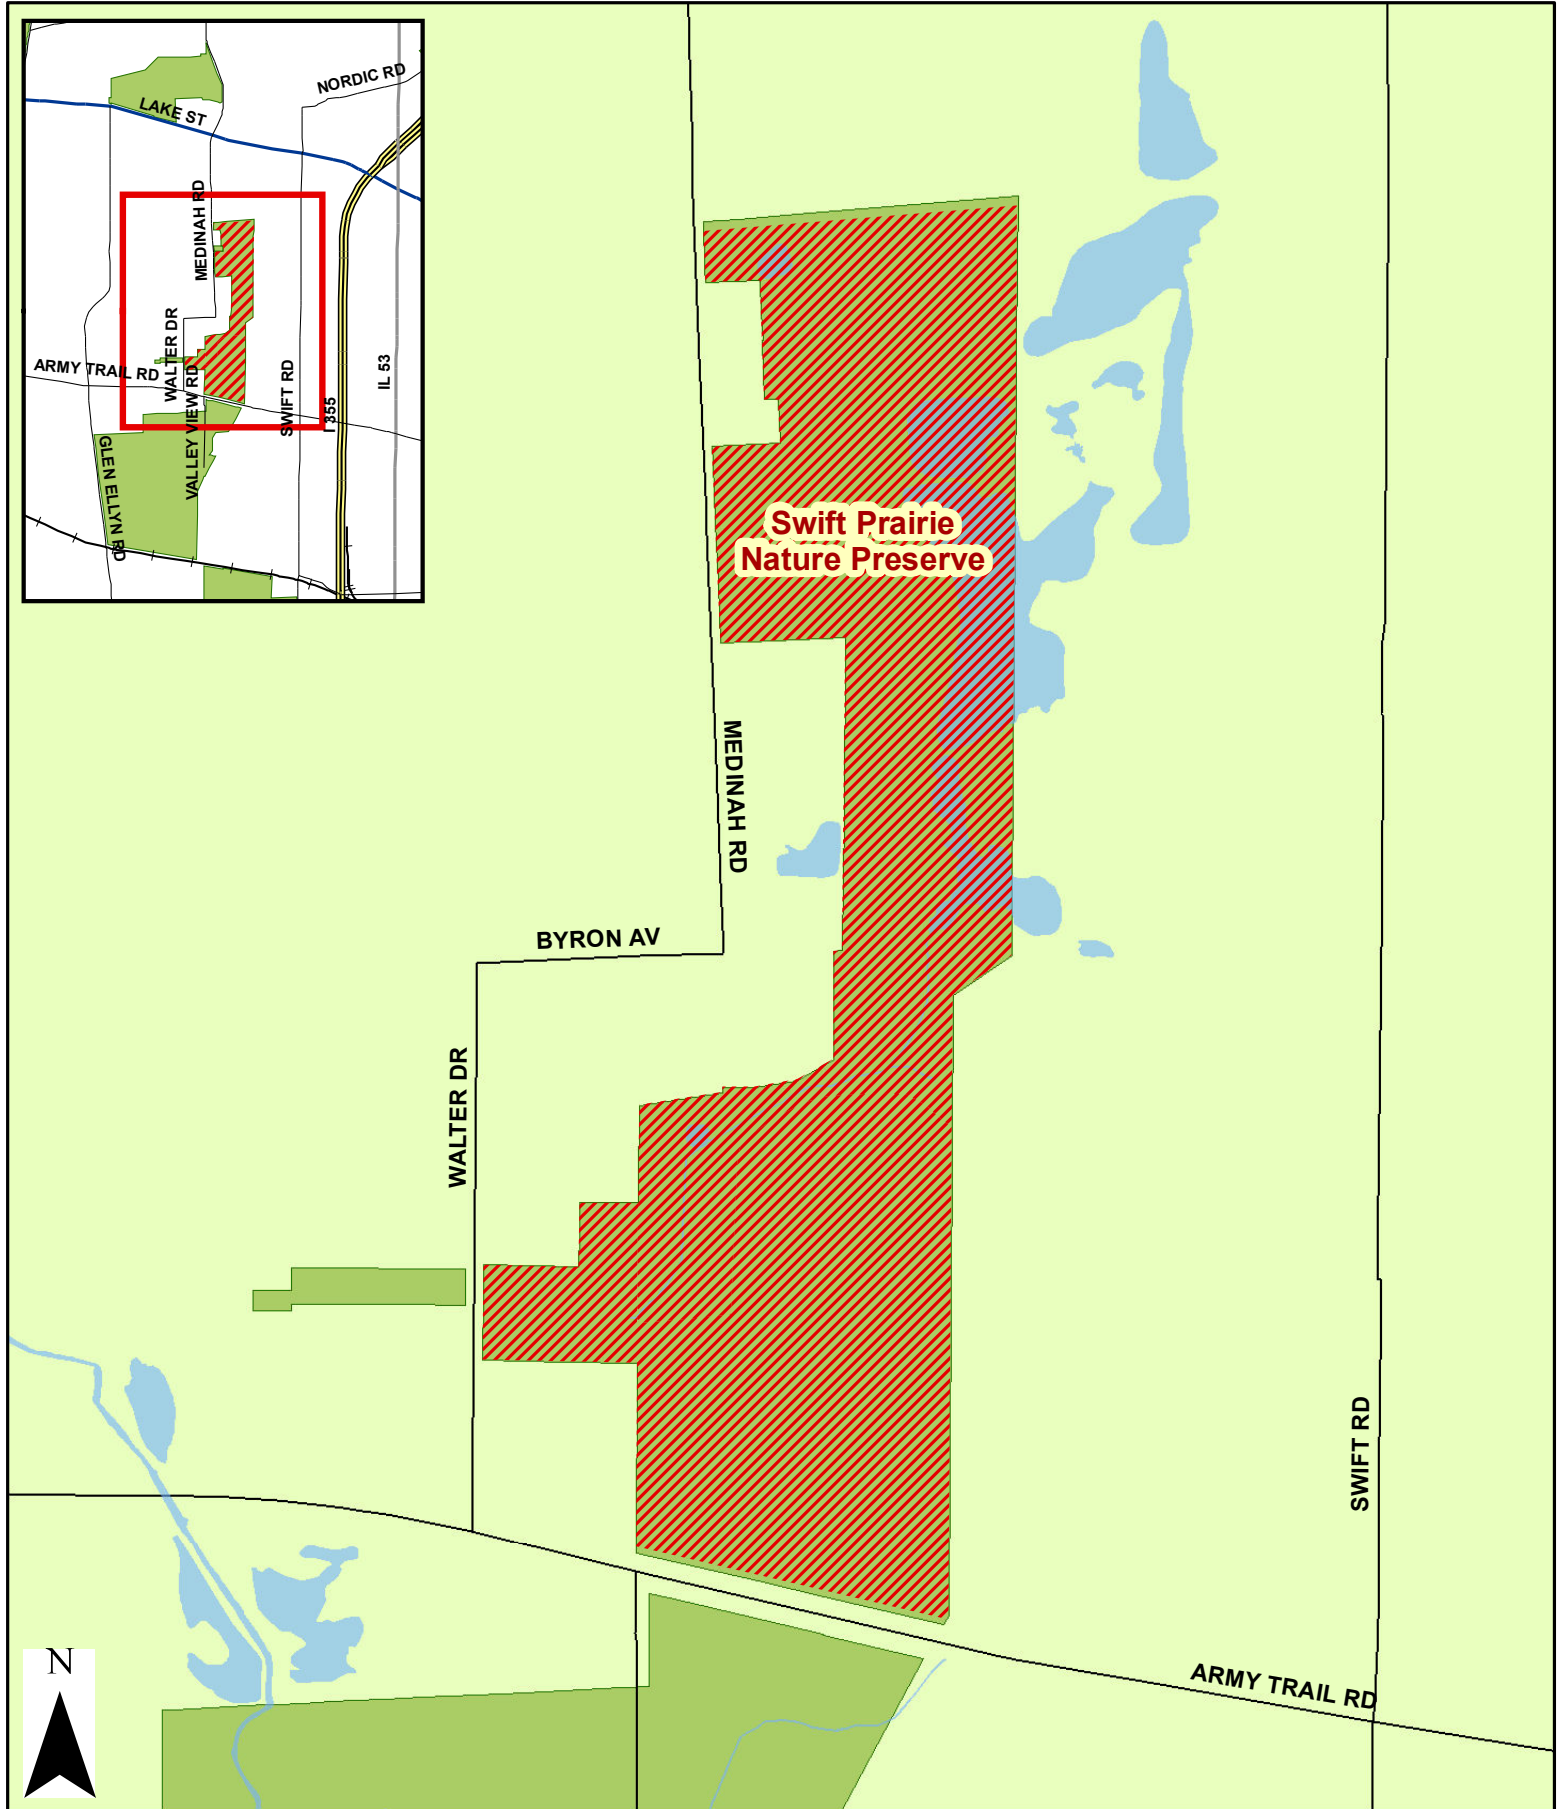

Swift Prairie Nature Preserve at Swift Prairie

0 0.3 0.6 1.2 1.8 2.4 Miles