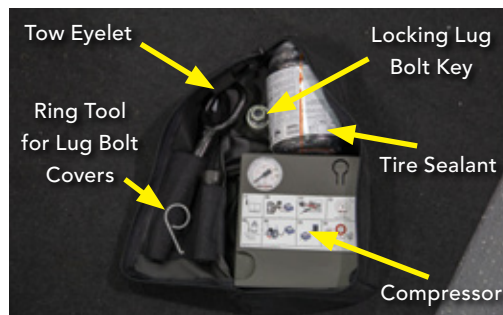

2019 Volkswagen eGolf

Towing & Roadside Information

Roadside Information

Towing Information

FRONT: Press the left side of the front eyelet cover to remove.

REAR: Press the bottom of the rear eyelet cover to remove.

2019 Volkswagen eGolf

Shift Interlock Override

Open the coin tray in front of the shifter.
Pull up on the front of the shift boot/
bezel assembly to release.

Pull the shift boot/bezel
assembly over the shifter.