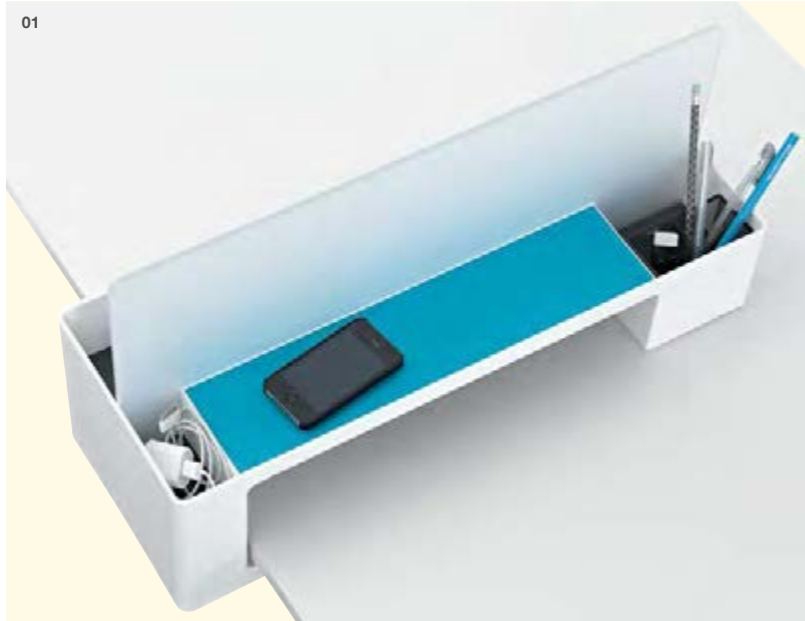

Welcome Tools 1+1

1+1
01 Launch Pad / 02 USB Charging Station / 03 Personal Pocket / 04 Mobile Caddy / 05 Ergo Edge

06 Desk Pad / 07 Laptop Shelf / 08 Functional Screen / 09 Monitor Bridge / 10 Personal Console