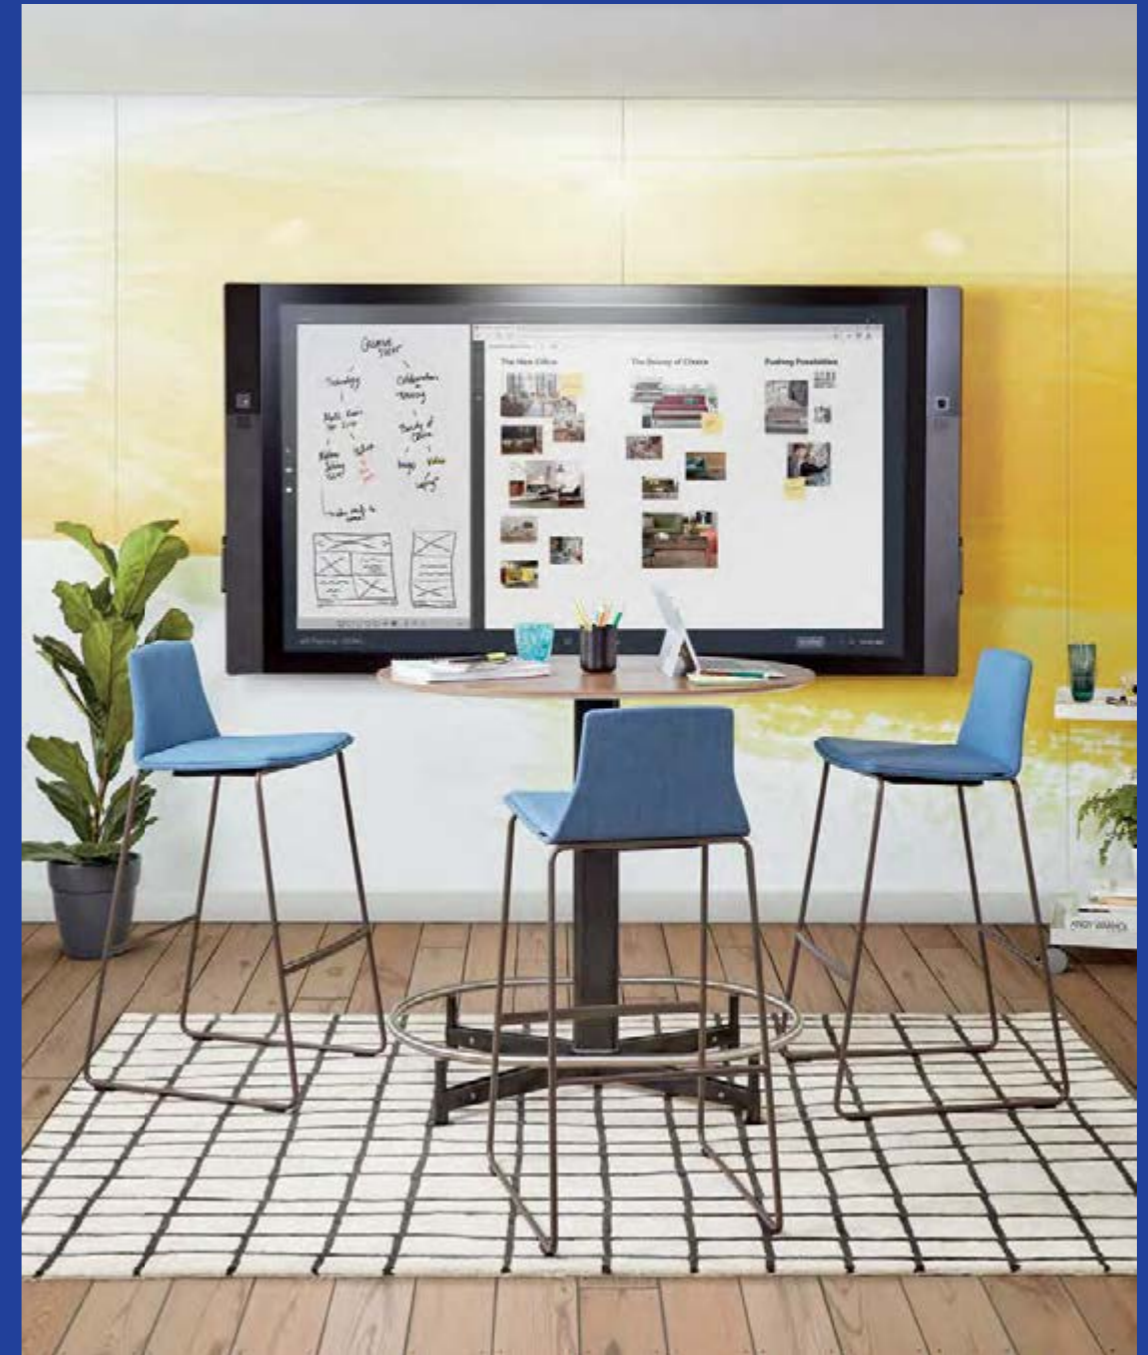

Creative Spaces.

Steelcase and Microsoft share a passion for helping people at work. Together, we understand how the integration of place and technology can unlock creativity.