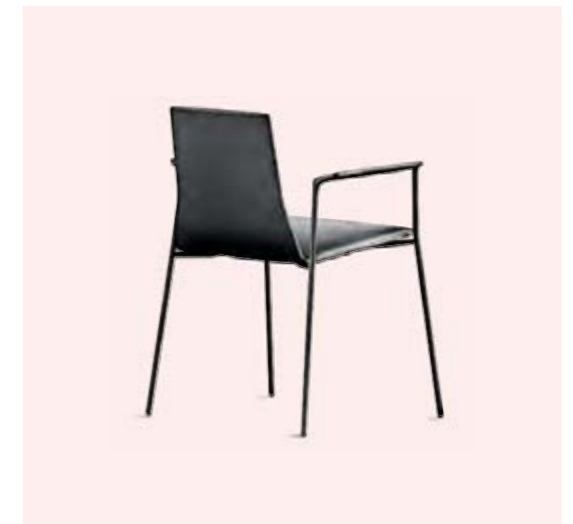

Left
FrameFour Meeting Table
Massaud Conference Chairs
media:scape Mobile

Ideate. Create.

Below
Microsoft Surface Hub
B-Free Beams

Left
Microsoft Surface Hub
ScapeSeries Table

The Ideation Hub is a high-tech destination that encourages active participation and equal opportunity to share ideas.

Our extensive range of side chairs provides options for spaces like cafés, small lounges and breakout rooms.

Left
Eastside Chairs
Montara650 Tables

Above
Wrapp
Westside
Bolia Beaver

LessThanFive
Bolia Palm
Montara650