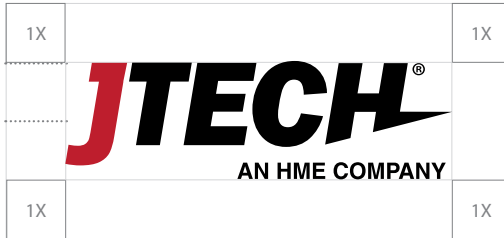

Branding Guidelines

LOGO

CLEAR SPACE

1/2 height of box = 1x

1x Indicates clear space to be left around logo when possible

FORMAT

PREFERRED FORMAT
(red/black) on white/light colors
LOGO AT [HTTPS://GOO.GL/9LUAQM](https://goo.gl/9LUAQM)

BLACK
(flat 100% black) for 1 color printing/copying only

PREFERRED REVERSED FORMAT
(red/white) knocked out of med/dark colors or images
LOGO AT [HTTPS://GOO.GL/9LUAQM](https://goo.gl/9LUAQM)

REVERSED
(white) knocked out of med/dark colors or images