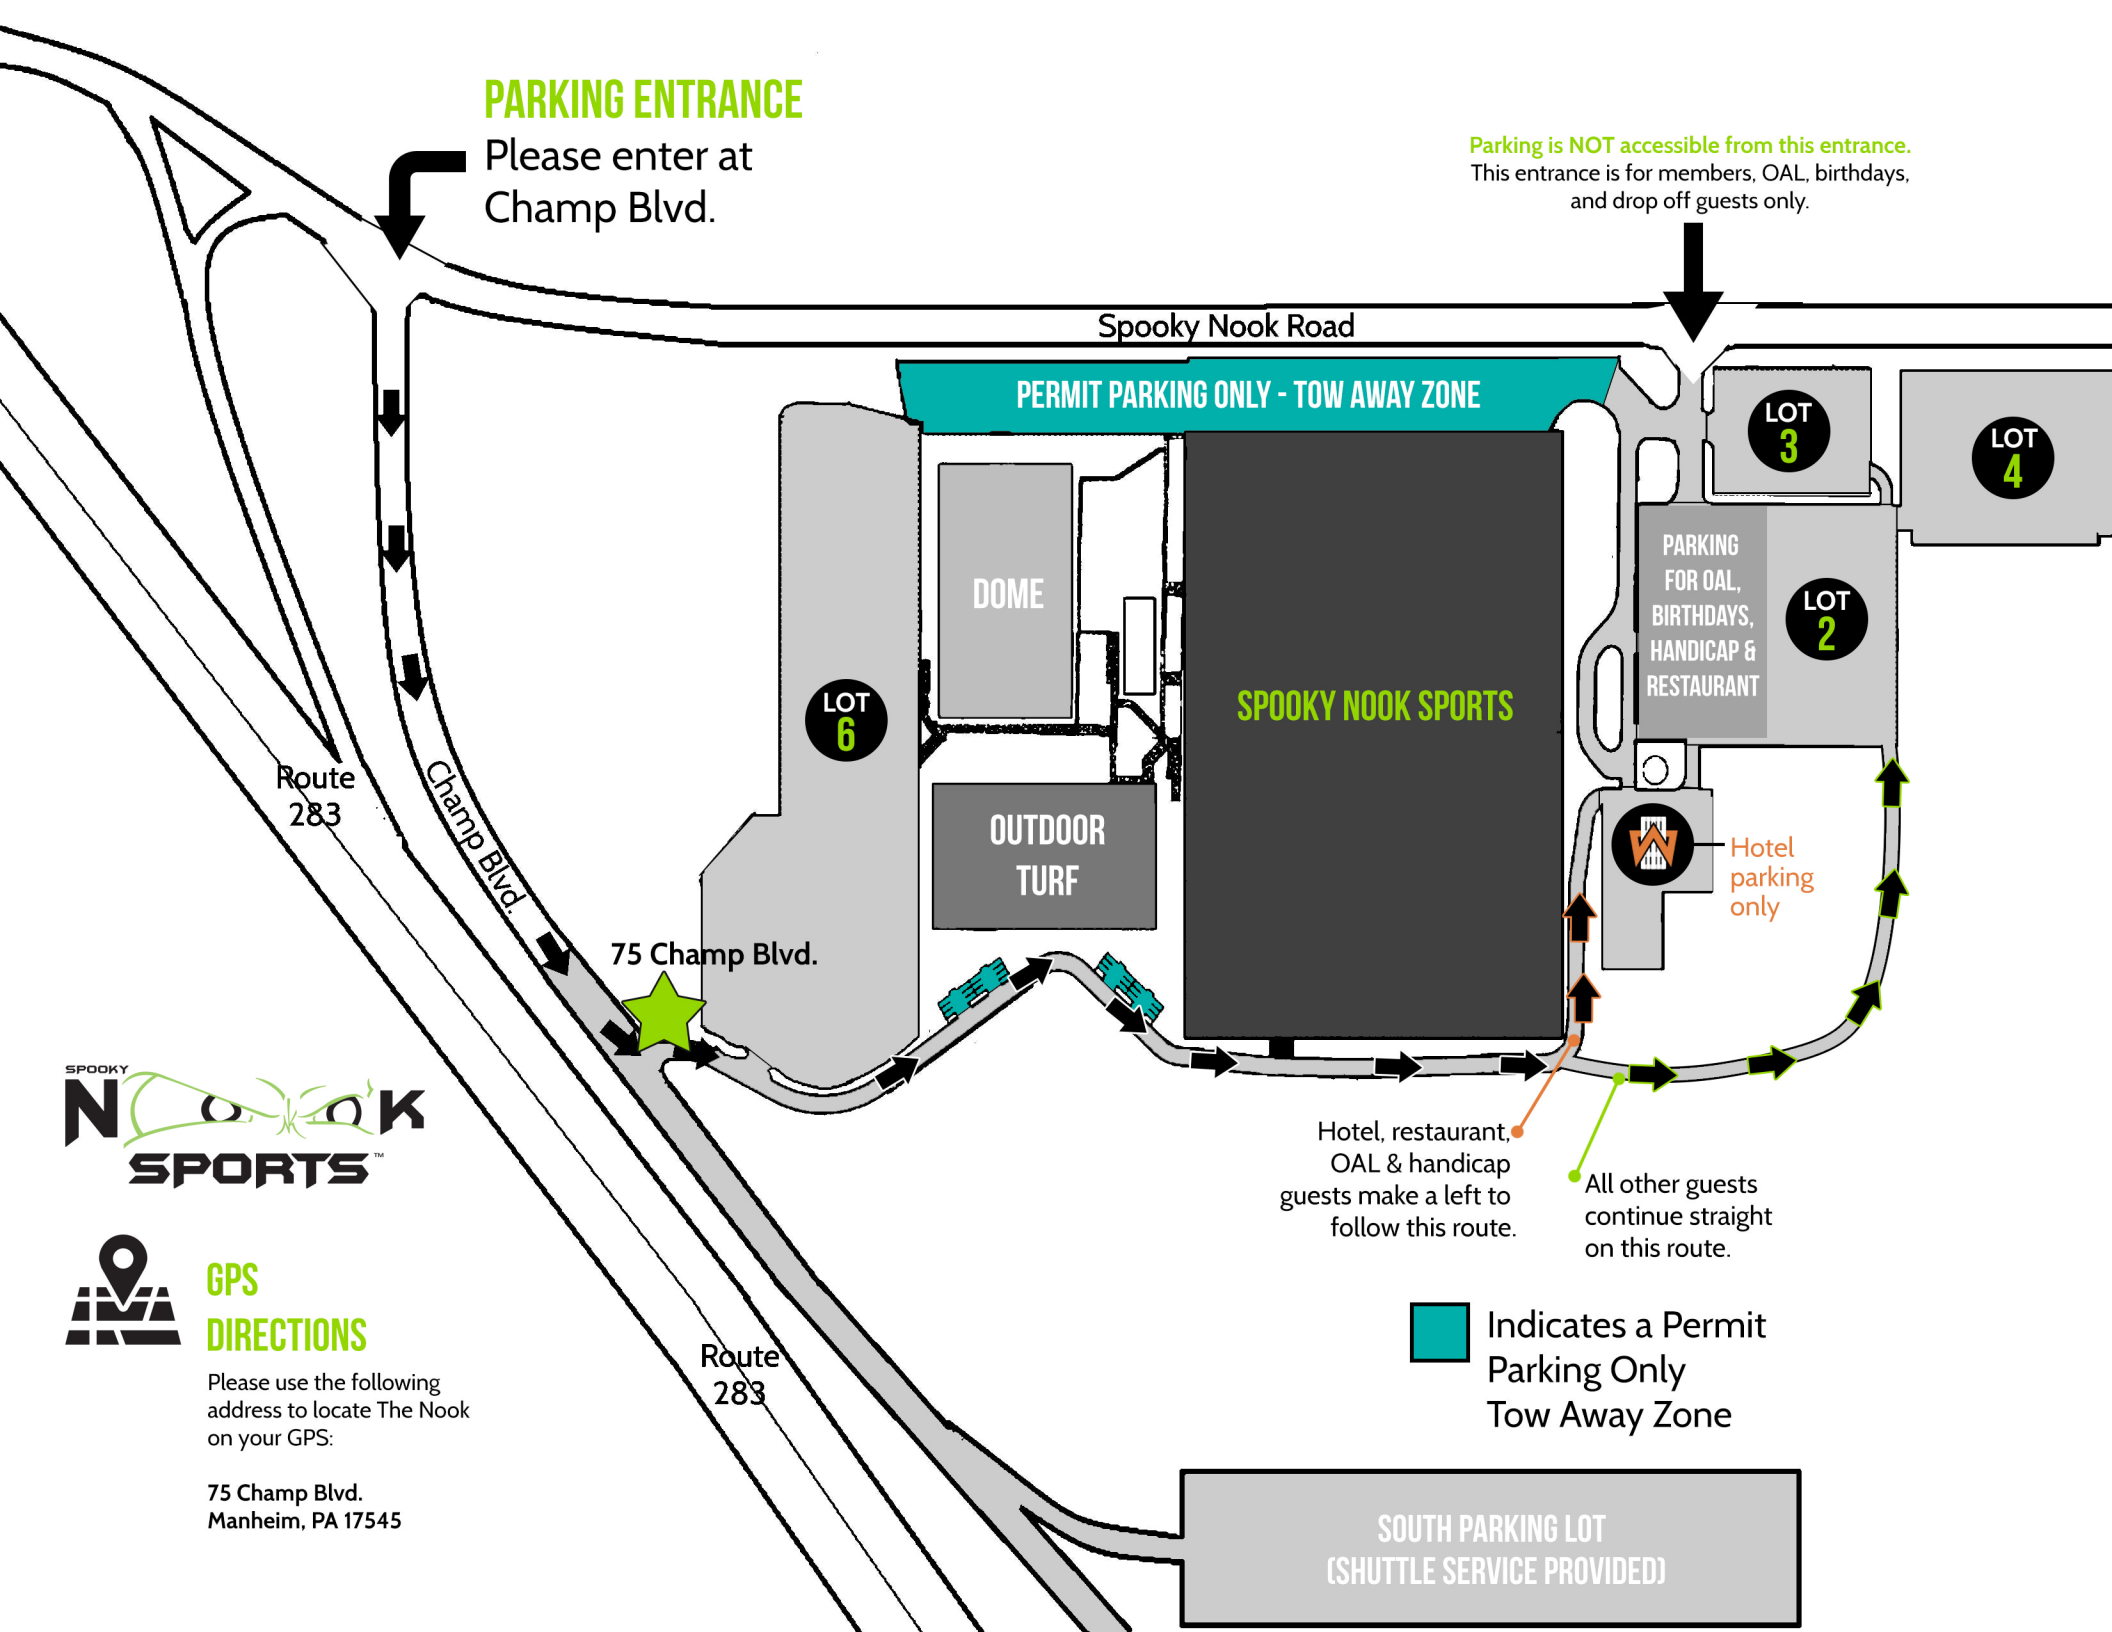

PARKING ENTRANCE

Please enter at
Champ Blvd.

Parking is **NOT** accessible from this entrance.
This entrance is for members, OAL, birthdays,
and drop off guests only.

GPS DIRECTIONS

Please use the following
address to locate The Nook
on your GPS:

75 Champ Blvd.
Manheim, PA 17545

PERMIT PARKING ONLY - TOW AWAY ZONE

DOME

OUTDOOR
TURF

SPOOKY NOOK SPORTS

LOT 3

LOT 4

PARKING
FOR OAL,
BIRTHDAYS,
HANDICAP &
RESTAURANT

LOT 2

Hotel
parking
only

LOT 6

75 Champ Blvd.

Route
283

Champ Blvd.

Spooky Nook Road

Route
283

Hotel, restaurant,
OAL & handicap
guests make a left to
follow this route.

All other guests
continue straight
on this route.

Indicates a Permit
Parking Only
Tow Away Zone

SOUTH PARKING LOT
(SHUTTLE SERVICE PROVIDED)