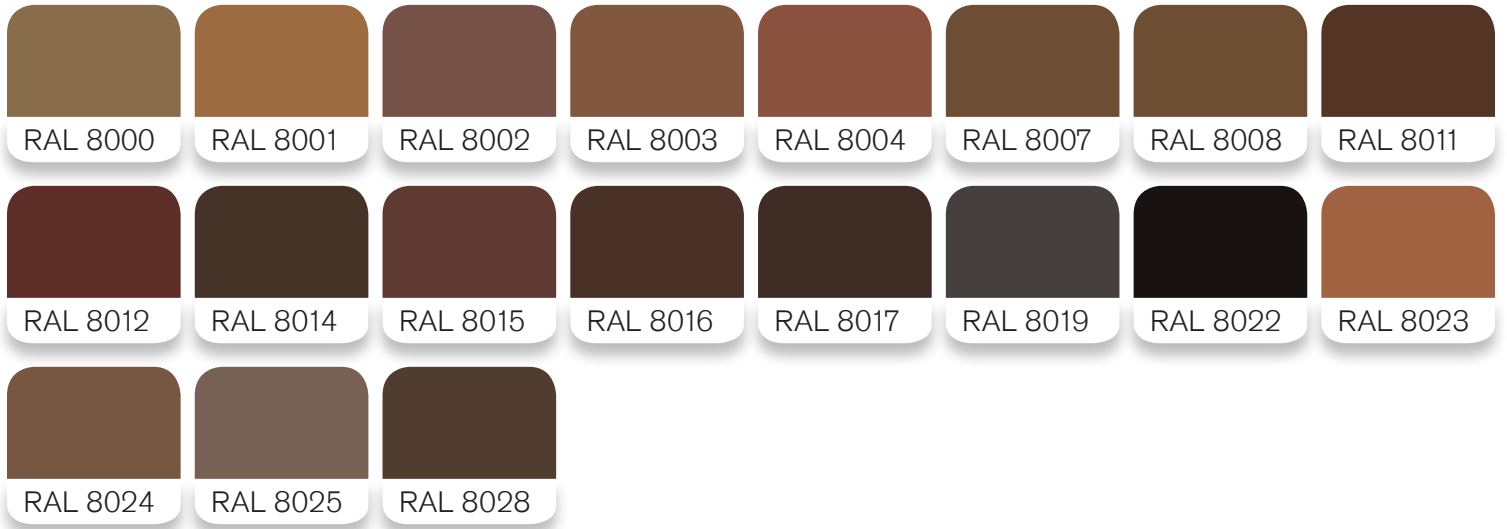

STARLINE STANDARD COLORS

RAL COLOR CODE OPTIONS

YELLOW AND BEIGE

ORANGE

RED

VIOLET

BLUE

GREEN

GREY

BROWN

WHITE AND BLACK

Starline also has the ability to match any customer requested color.