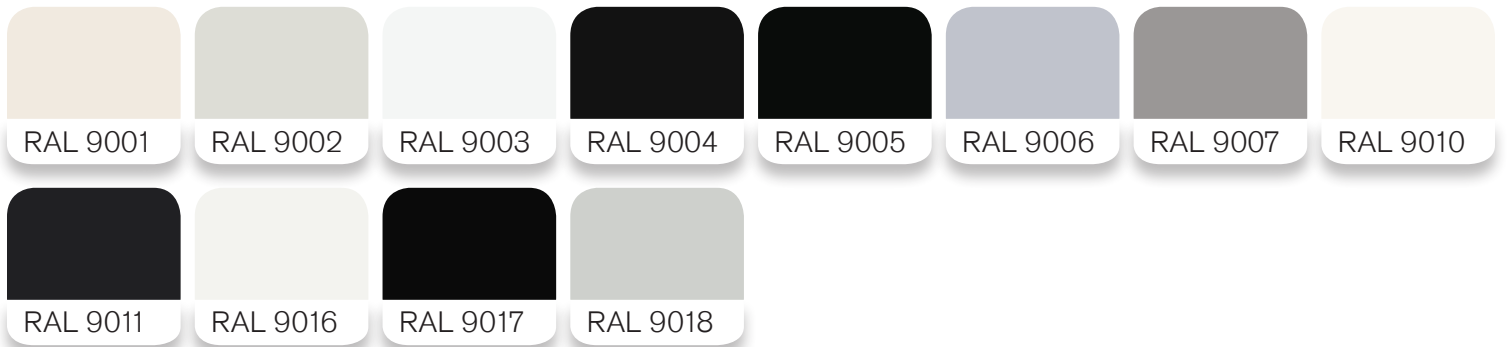

STARLINE STANDARD COLORS

RAL COLOR CODE OPTIONS

YELLOW AND BEIGE

ORANGE

RED

VIOLET

BLUE

GREEN

GREY

BROWN

WHITE AND BLACK

Starline also has the ability to match any customer requested color.