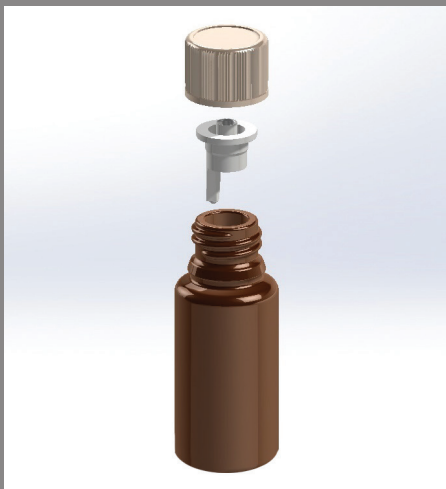

Dropper bottles and EuroDrop® caps—the perfect match.

Carow dropper bottles have an 18 DIN neck designed to accommodate EuroDrop caps.

Select the ideal bottle. Choose a vertical or horizontal dropper insert. Pick a cap style and your all-in-one dispensing system is complete.

Caps are available in:

- Regular
- Tamper-evident
- Child-resistant
- Child-resistant/Tamper-evident

Essential oils and extracts display beautifully.

Improve product integrity and showcase your aromatherapy products with glass and PET bottles from Carow.

Violet Glass

Violet glass bottles provide special light transmission imparted by the unique violet color. Elevate image and perceived value with violet glass.

- Capacity options: 5, 10, 20, 30 and 50 ml

PET Plastic

Shatterproof PET plastic bottles save on shipping costs and come in a variety of colors. PET bottles are ideal for drop dispensing.

- Capacity options: 10, 15, 20 and 30 ml

- All dropper bottles feature an 18 DIN neck designed to accommodate our EuroDrop® closures
- Multiple US, European and Asian production alternatives
- Low minimum order options available