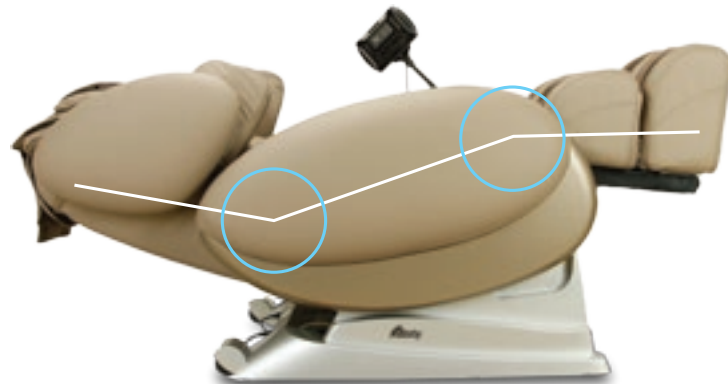

# Immerse Yourself in Zero Gravity

Shown in inversion therapy position

## The Benefits of Zero Gravity

Like the zero gravity astronauts experience in space, the IT-8500 provides a weightless experience to relieve tension, stress and muscle discomfort. With two zero gravity positions the experience promotes overall well-being, reducing your heart rate, lowering blood pressure, soothing stress, and calming both the body and mind for a one of a kind relaxation experience. The steady rhythmic massage soothes fatigued muscles, releases tension and restores a normal, steady heart rate by assisting in the transmission of oxygen-rich blood throughout your entire body.

## Shiatsu Swivel Seat

The IT-8500 delivers the state of the art Shiatsu Swivel Seat. The undulating Shiatsu Swivel Seat assists spinal correction and alignment while relieving stress and loosening lumbar muscular tension. Complimented with an advanced airbag system for thigh, glute, and hip massage, the Shiatsu Swivel Seat is utilized in the advanced Stretch Feature for spinal decompression.

## Conforming to Your Body's Natural Shape

Your spine's natural "S" curve bears the brunt of everyday stress and tension that can lead to pain, numbness and an increased heart rate. The massage rollers follow a unique slide rail to conform to the natural shape of your spine to soothe stress, alleviate tension and provide long-lasting comfort.