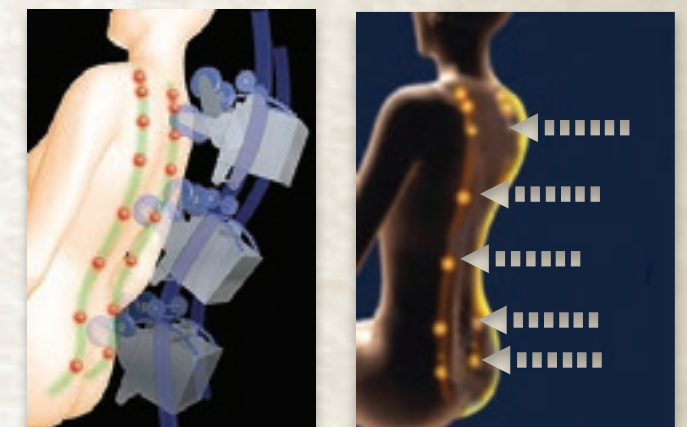

## Intersound Technology

The IT-8500 offers Intersound Technology to soothe and satiate your senses as you customize your massage by surrounding yourself with sound. Upload your favorite music using a USB flash drive and have the rollers massage you to the beat of your music! This combination of soothing massage therapy and audio ambiance provides a truly one of a kind therapeutic experience.

## Deep Pressure Massage Along the Spine

Industry-leading 31" super-long massage stroke

Vast bundles of nerves along the spine retain tension and cause stiffness and fatigue. Sink into deep relaxation with long, pressurized massage strokes from the cervical spine all the way through the lumbar region in long, continuous strokes. In just 20 minutes a day, you'll experience a new sense of well being.

## Shiatsu Swivel Seat

The IT-8500 delivers the state of the art Shiatsu Swivel Seat. The undulating Shiatsu Swivel Seat assists spinal correction and alignment while relieving stress and loosening lumbar muscular tension. Complimented with an advanced airbag system for thigh, glute, and hip massage, the Shiatsu Swivel Seat is utilized in the advanced Stretch Feature for spinal decompression.