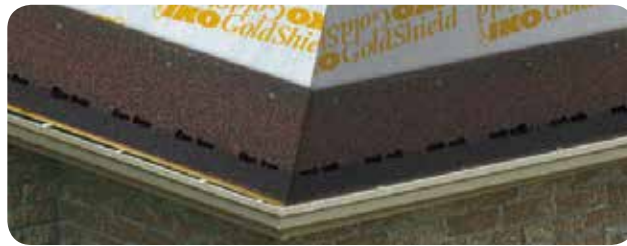

Leading Edge Plus STARTER STRIPS

Leading Edge Plus... the latest evolution of starter strip.

By installing Leading Edge Plus shingles along the eaves and rakes, you have a straight guide for laying the first course of shingles and trimming the overlying courses. The sealant strip along their bottom edge creates a tight seal to protect shingle ends against wind damage and reduce shingle blow-offs. You no longer have to waste time and material cutting regular shingles to size.

So what is the advantage of using IKO's Leading Edge Plus starter strip shingles?

Leading Edge Plus shingles are fast, easy and convenient to apply. They can be used with any manufacturer's asphalt shingle, not just IKO's.

Leading Edge Plus starter strip shingles are perforated down the middle so you get two starter strips out of each one, and you don't even need a knife to cut them, which will save you valuable time.

Leading Edge Plus gives you 36 starter strips per bundle. Each shingle is more compact, yet yields twice as many strips. So you really can do more with less.

Try Leading Edge Plus on your next project!

PRODUCT SPECIFICATIONS

Western U.S.A. only

Length	40-7/8" (1,038 mm)	39-3/8" (1,000 mm)
Width	7-7/8" (200 mm)	6-5/8" (168 mm)
Shingles per bundle	18 x 2 = 36	18 x 2 = 36
Coverage per bundle	123 lin ft (37 lin m)	118.1 lin ft (36 lin m)
Bundles per skid	45	72

Note: All values shown are approximate.

PRO4

ROOFING COMPONENTS

BEAUTY. QUALITY. PERFORMANCE.
From the outside in.

Shingles are your home's first line of defense, but they protect, perform and look their best when you choose **IKO PRO4 Roofing Accessories** to go with them.