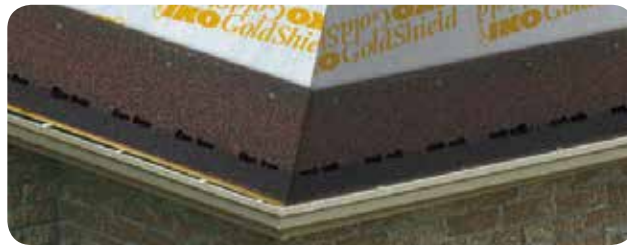

Leading Edge Plus STARTER STRIPS

Leading Edge Plus... the latest evolution of starter strip.

By installing Leading Edge Plus shingles along the eaves and rakes, you have a straight guide for laying the first course of shingles and trimming the overlying courses. The sealant strip along their bottom edge creates a tight seal to protect shingle ends against wind damage and reduce shingle blow-offs. You no longer have to waste time and material cutting regular shingles to size.

So what is the advantage of using IKO's Leading Edge Plus starter strip shingles?

Leading Edge Plus shingles are fast, easy and convenient to apply. They can be used with any manufacturer's asphalt shingle, not just IKO's.

Leading Edge Plus starter strip shingles are perforated down the middle so you get two starter strips out of each one, and you don't even need a knife to cut them, which will save you valuable time.

Leading Edge Plus gives you 36 starter strips per bundle. Each shingle is more compact, yet yields twice as many strips. So you really can do more with less.

Try Leading Edge Plus on your next project!

PRODUCT SPECIFICATIONS

Length	40-7/8" (1,038 mm)
Width	7-7/8" (200 mm)
Shingles per bundle	18 x 2 = 36
Coverage per bundle	123 lin ft (37 lin m)
Bundles per skid	45

Note: All values shown are approximate.

PRO4

ROOFING COMPONENTS

BEAUTY. QUALITY. PERFORMANCE.
From the outside in.

Shingles are your home's first line of defense, but they protect, perform and look their best when you choose **IKO PRO4 Roofing Accessories** to go with them.

1. **1. Eave Protection.** GoldShield™, ArmourGard™ or StormShield™ Ice & Water Protectors
2. **2. Underlayment.** Stormtite® or RoofGard – Cool Grey™
3. **3. Roof Starters.** Leading Edge Plus™
4. **4. Ridge Cap Shingles.** Hip & Ridge Series or Ultra HP™