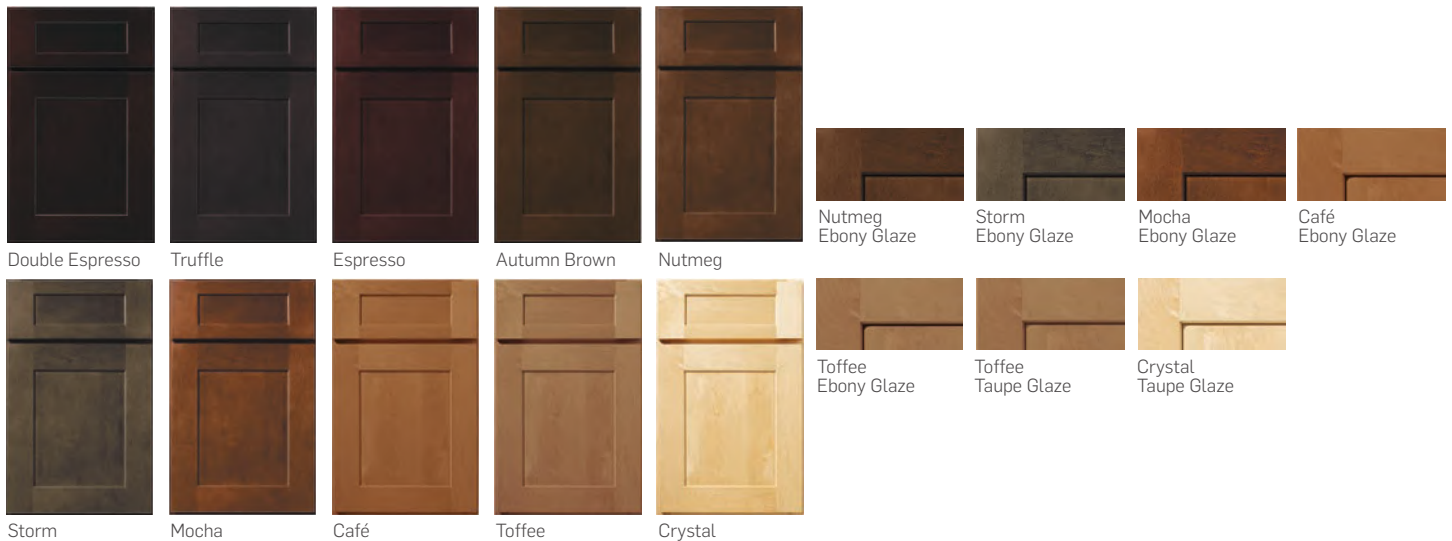

M Maple Stain and Glaze* finishes: