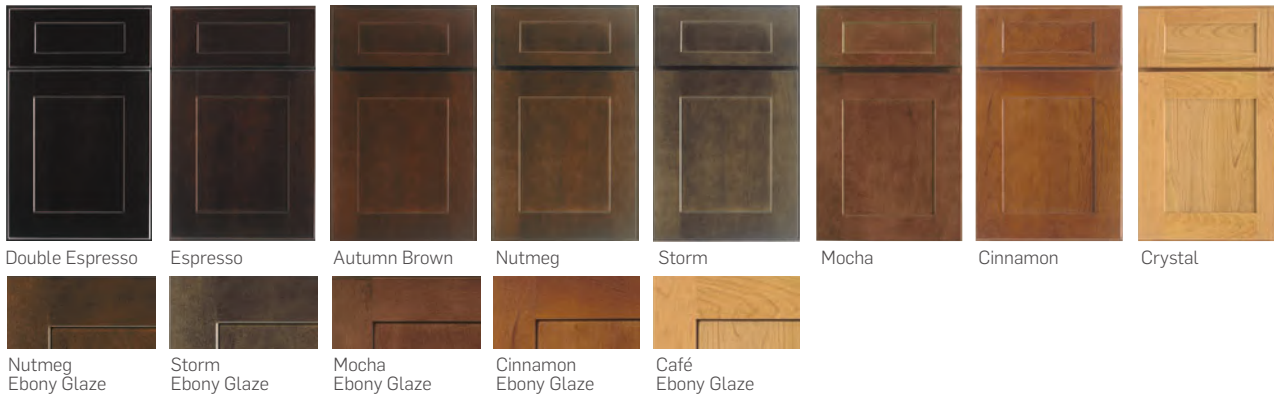

C Cherry Stain and Glaze* finishes: