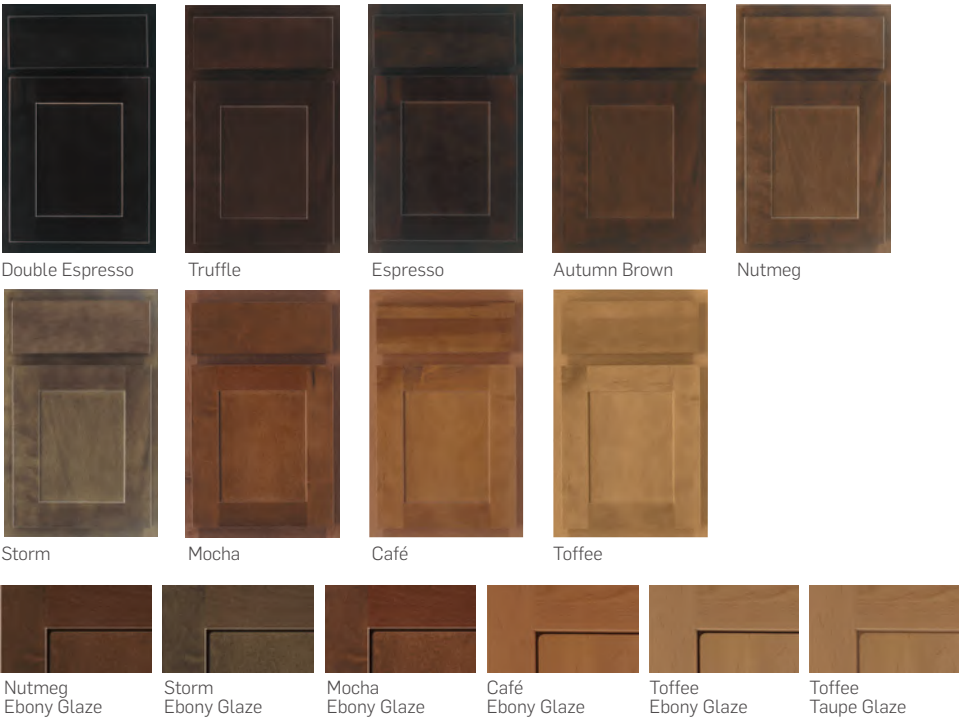

Norwich™ Cabinetry

Slab style shown in Alpine White painted finish
©Napolitano Homes

The ever-popular Shaker style has a timeless look for any home's décor. Traditional or contemporary décor schemes can be achieved by its simple and practical appearance. Functional craftsmanship and clean lines are reflected in this fine cabinetry. Available in maple or enamel painted finishes.

Echelon.
CABINTRY

M Maple Stain and Glaze* finishes:

Also available in 5-PC drawer front

P Enamel Paint* and Glaze* finishes:

Norwich Slab Cabinetry – Norwich's 3/4" thick solid door frames are assembled with five-piece mortise and tenon joinery. The recessed Shaker style flat center panel is constructed of genuine wood veneer or painted MDF. Standard reveal square doors with slab or 5-piece drawer fronts. Decorative hardware is available but not required.

*additional charge applies
 Visit echeloncabinetry.com/paint-disclosure for more information on our painted finishes.