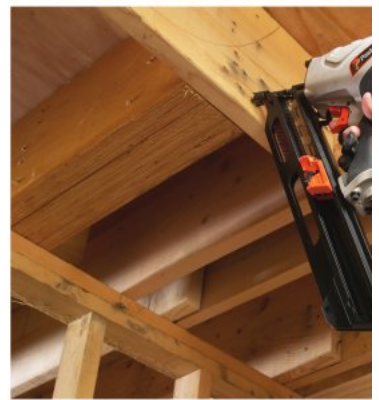

POWERFRAMER™ FRAMING NAILER

Powerful.

Sinks every nail. Every time.

Powerful enough to nail LVL headers and beams.

Gets the job done the first time,
no more manual nailing.

Light Weight.

Less arm fatigue. Work faster.

Compact design for more balance and control.

Easy on the wrist!

Durable.

Reliable performance. Minimum service.

New rugged design performs after a 2-story drop!

Guaranteed service-free for one year!

POWERFRAMER™ FRAMING NAILER