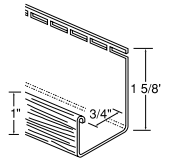

STACKED STONE *Premium*

Panel Dimensions:

Overall	44 1/2" w x 19 1/2" h
Exposed	40" w x 18 1/8" h
Material	Mineral filled polypropylene composite
Pieces per carton	10
Approx. sq. ft. per carton	50
Carton weight	54 lbs. (24.5 kg)

Corner

Dimensions:

Overall	6 1/2" x 6 1/2" x 21" h
Exposed	6 1/2" x 6 1/2" x 18 1/8" h
Material	Mineral filled polypropylene composite
Pieces per carton	6
Approx. sq. ft. per carton	9.2 lin. ft. (2.8 m)
Carton weight	14 lbs. (6.35 kg)

Premium Ledge Trim

Dimensions	31 3/4" w x 1 7/8" h x 1 3/4" d
Material	Mineral filled polypropylene composite
Coverage per carton	26.45 lin. ft. (8.06 m)
Pieces per carton	10

J-Channel 1 1/8" Opening

Packaged	300 lin. ft., 24 pcs./carton
Length	12 ft., 6 in.
Weight	33 lbs.
Material	Polyvinyl Chloride (PVC)
Finish	Matte

Universal Starter Strip

Packaged	250 lin. ft., 25 pcs./carton
Length	10'
Weight	39 lbs. per carton
Material	Galvanized steel
Use With	All Exteria panels except Scalloped Perfection

Universal Corner Starter Clip

Packaged	2 pieces in each carton of Cedar Pride corners, 6 in Stacked Stone Original & Premium, 5 in Creek LedgeStone
Material	Polypropylene
Use With	Cedar Pride, All Stacked Stone, All Creek LedgeStone corners, first course only

COLOR PALETTE

*Colors shown are as accurate as the printing process enables. Please view actual panels prior to making your purchase. Contact your local dealer for colors available in your area.