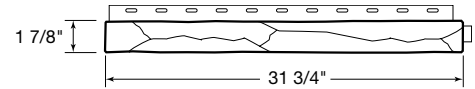

## Panel Dimensions:

Overall	44 1/2" w x 19 1/2" h
Exposed	40" w x 18 1/8" h
Material	Mineral filled polypropylene composite
Pieces per carton	10
Approx. sq. ft. per carton	50
Carton weight	54 lbs. (24.5 kg)

## Corner

### Dimensions:

Overall	6 1/2" x 6 1/2" x 21" h
Exposed	6 1/2" x 6 1/2" x 18 1/8" h
Material	Mineral filled polypropylene composite
Pieces per carton	6
Approx. sq. ft. per carton	9.2 lin. ft. (2.8 m)
Carton weight	14 lbs. (6.35 kg)

## Premium Ledge Trim

Dimensions	31 3/4" w x 1 7/8" h x 1 3/4" d
Material	Mineral filled polypropylene composite
Coverage per carton	26.45 lin. ft. (8.06 m)
Pieces per carton	10