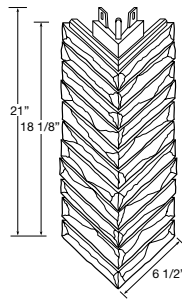

## Panel Dimensions:

Overall	44 1/2" w x 19 1/2" h
Exposed	40" w x 18 1/8" h
Material	Mineral filled polypropylene composite
Pieces per carton	10
Approx. sq. ft. per carton	50
Carton weight	54 lbs. (24.5 kg)

## Corner

### Dimensions:

Overall	6 1/2" x 6 1/2" x 21" h
Exposed	6 1/2" x 6 1/2" x 18 1/8" h
Material	Mineral filled polypropylene composite
Pieces per carton	6
Approx. sq. ft. per carton	9.2 lin. ft. (2.8 m)
Carton weight	14 lbs. (6.35 kg)

## Premium Ledge Trim

Dimensions	31 3/4" w x 1 7/8" h x 1 3/4" d
Material	Mineral filled polypropylene composite
Coverage per carton	26.45 lin. ft. (8.06 m)
Pieces per carton	10