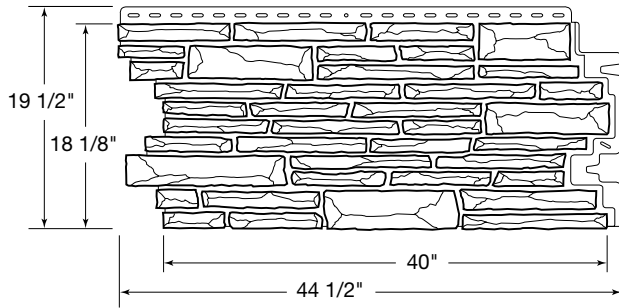

# Premium

*Sedona Bluff*

Masterfully crafted using real stone as inspiration. Its intricately designed pattern delivers a new level of craftsmanship and sophistication. The life-like color variations create an unprecedented authenticity and a renewed appeal for stacked stone.

## Panel Dimensions:

Overall	44 1/2" w x 19 1/2" h
Exposed	40" w x 18 1/8" h
Material	Mineral filled polypropylene composite
Pieces per carton	10
Approx. sq. ft. per carton	50
Carton weight	54 lbs. (24.5 kg)

### Dimensions:

Overall	6 1/2" x 6 1/2" x 21" h
Exposed	6 1/2" x 6 1/2" x 18 1/8" h
Material	Mineral filled polypropylene composite
Pieces per carton	6
Approx. sq. ft. per carton	9.2 lin. ft. (2.8 m)
Carton weight	14 lbs. (6.35 kg)