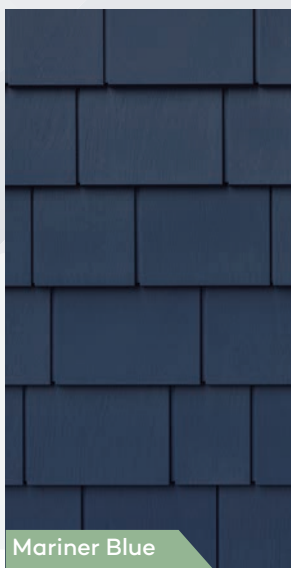

TandoShakeTM

Sell Sheet
tandobp.com

CAPE COD PERFECTION

Color Shown - Mariner Blue

Color shown - Mariner Blue

Color shown - Ashwood Gray

TandoShake's Cape Cod Perfection is a 5" exposure, resquared, and rebuted shingle with clean lines and a cedar texture. The five solid colors highlight the subtle nuances of saw cuts and grain to perfectly replicate painted cedar shakes.

Panel Specifications

Finished Exposure:	42.63" w X 15" h
Shingle Exposure:	5"
Panels per box:	11
Squares per box:	½ (50 sq. ft.)

Corner Specifications

Finished Exposure:	3.75" w x 3.75" d x 15" h
Corners per box:	5
Linear ft. per box:	6.25

5 Solid Colors

Ashwood Gray

Classic White

Mariner Blue

Slate Gray

Wheat

Colors are shown as accurately as the printing process allows.