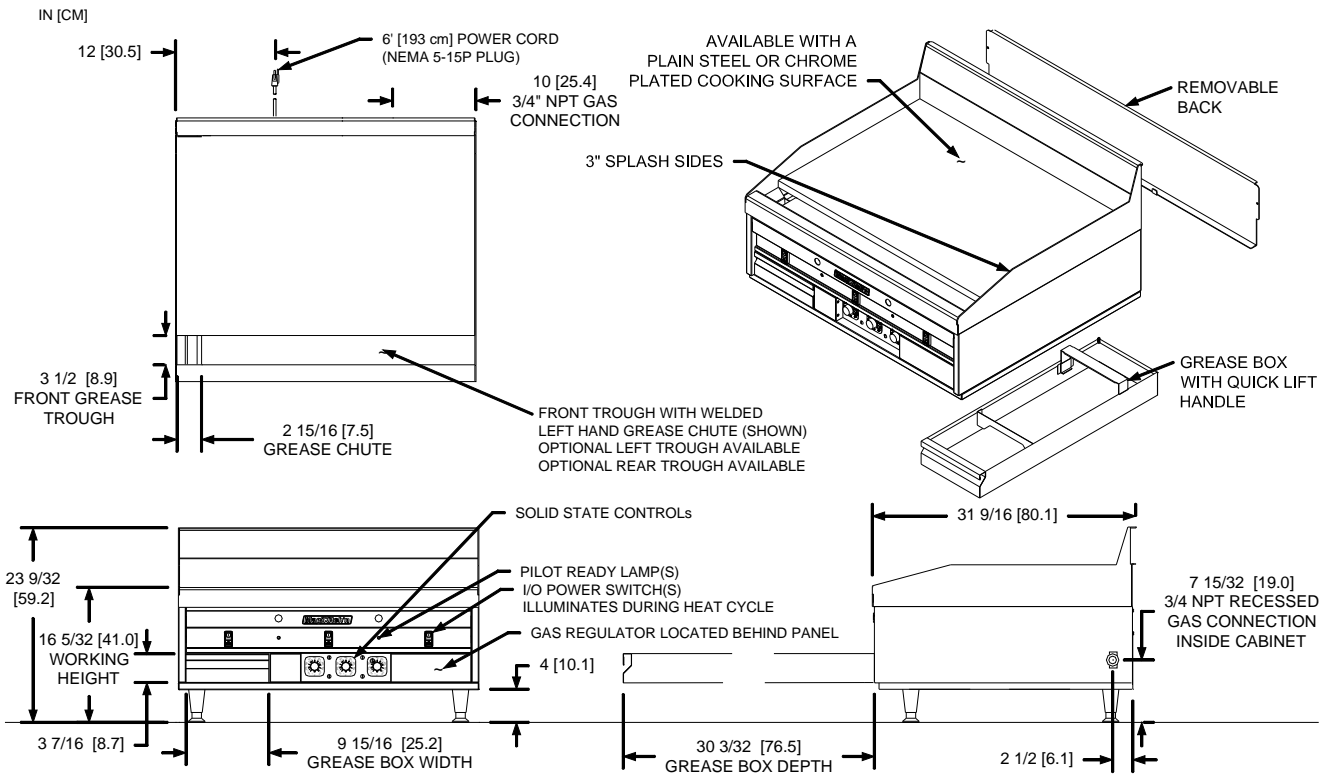

Printed in the USA

Model MKH Gas Griddle 24", 36", 48", 60" and 72"

INDIVIDUAL GRIDDLE SPECIFICATIONS						
Model	Cooking Area	Control #	Width	Grease Box	Gas Input Rate / Hr	Burner Pressure Nat
MKH24	24 x 23-3/4 in (61x 60cm)	2	24" (61cm)	Left	53,300 BTUs (15.6 kW)(56.2 MJ)	4" W.C. (10 mbars / 1 kPa)
MKH36	24 x 35-3/4 in (61x 90cm)	3	36" (91cm)	Left	80,000 BTUs (23.4 kW)(84.4 MJ)	
MKH48	24 x 47-3/4 in (61x 121cm)	4	48" (122cm)	Left	106,600 BTUs (31.2 kW)(112.4 MJ)	Burner Pressure LP 10" W.C. (25 mbars / 2.5 kPa)
MKH60	24 x 59-3/4 in (61x 151cm)	5	60" (152cm)	Left	133,300 BTUs (39.1 kW)(140.6 MJ)	
MKH72	24 x 71-3/4 in (61x 182cm)	6	72" (183cm)	Left & Right	160,000 BTUs (46.8kW)(168.8 MJ)	