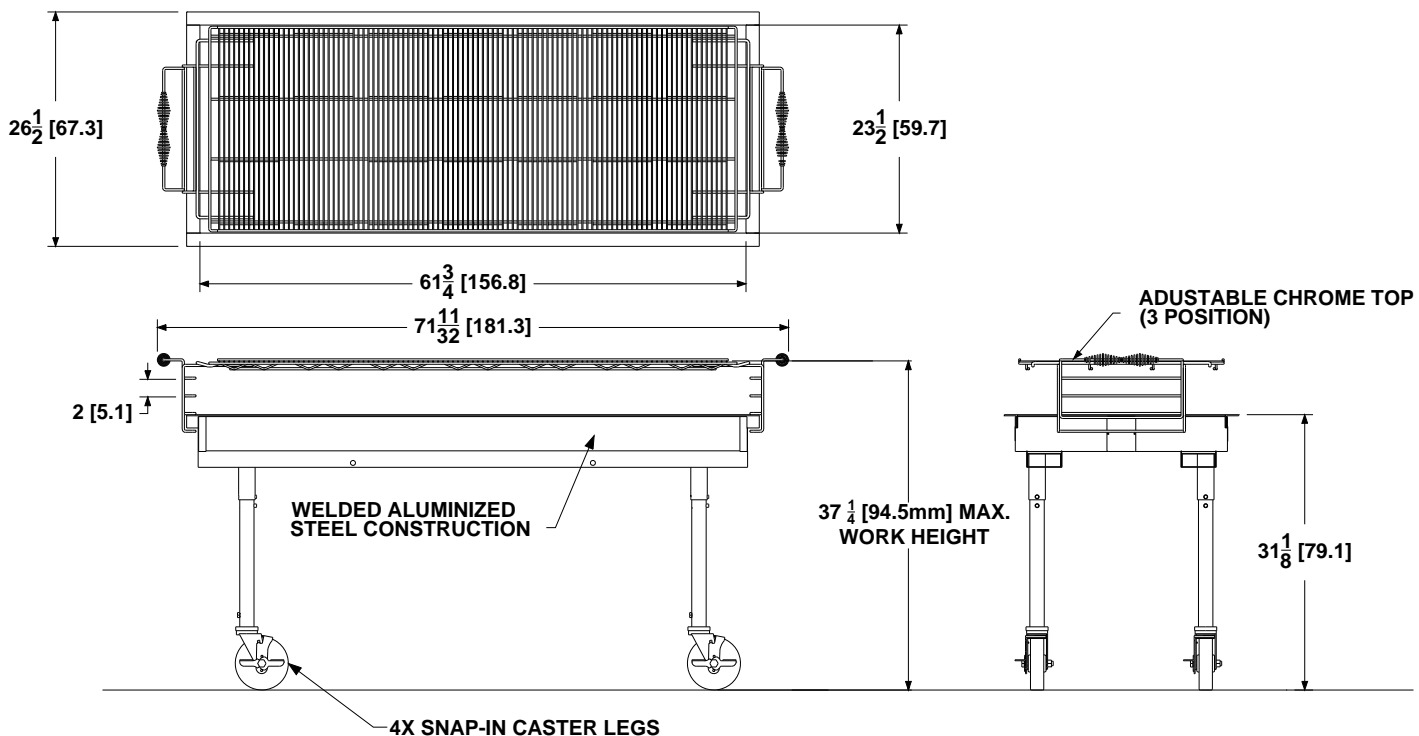

Model CGL60 Light Duty Outdoor Charcoal Grills

INDIVIDUAL CHARBROILER SPECIFICATIONS	
Model Size	CGL60
Cooking Power	Charcoal
Top Grid Cooking Area	1392 in ² (8,967cm ²)
Top Grid(s)	60" x 23.5" (152.4 x 59.7 cm)
SHIPPING INFORMATION (Approximate)	
Shipping Weight	288 lbs. (131 kg)
Shipping Crate L x W x H	71" x 37" x 25" (180cm x 94cm x 64cm)
Shipping Cube	21.6 ft ³ (0.6 m ³)
INSTALLATION INFORMATION	
IMPORTANT- This appliance is intended for outdoor use ONLY.	
SHORT FORM SPECIFICATION	
Provide MagiKitch'n model CGL60 outdoor charbroiler mounted on steel legs and casters. Unit can be used for charcoal, wood and mesquite grilling. Unit shall be Aluminized steel construction. Convertible design allows operator to quickly add additional accessories without the use of tools in most instances. Provide Options and Accessories as follows:	