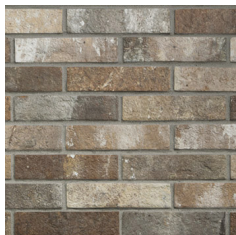

Also Available in:

- **5x10 Field Tile in Multicolor** RONMULTCAPASFF51
- **2x10 Field Tile in Multicolor** RONMULTCAPASFF21
- **5x10 Corner in Multicolor** RONMULTCAPASCO61

Product Info:

- Porcelain Tile
- Frost Resistance = Y
- PEI = 5
- Check Decor 24 for Stock.

V4 - Substantial variation is inherent in this tile. All material must be inspected prior to installation. Absolutely no claims will be accepted after installation.