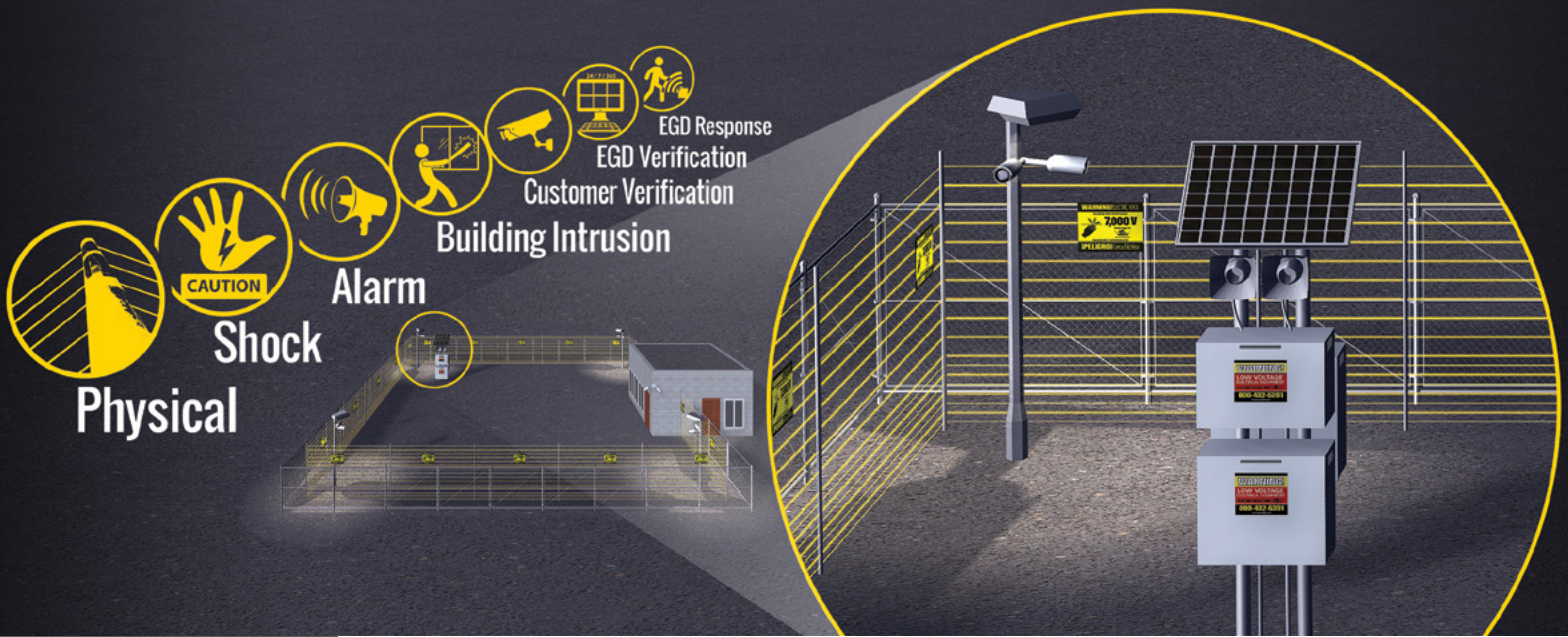

Don't Take Our Word for It.

*Join the 98% of customers who report **ZERO** external theft after installing EGD.*

Cargo theft expert J.J. Coughlin calls EGD the "perfect solution" in security.

Integrated Layers of Security

A Force Multiplier.

Major brands coast-to-coast depend on the deterrent value of EGD's electric security fence. The Physical, Shock and Alarm core layers of our system:

- deter, detect and delay any criminal
- stop crime anywhere on your property
- deliver continuous security that never sleeps

The more layers you add to your security environment, the greater the power of deterrence EGD delivers. But we don't stop there. Add on any or all of our Layer, Technology and Spot Enhancements for more protection, less hassles and greater peace of mind. Better deterrence. Better accountability. Better security. That's the power of Electric Guard Dog.

Questions on how to implement Integrated Layered Security in your environment?

Speak to an EGD security specialist today. electricguarddog.com/relentlesslyprotecting

#RelentlesslyProtecting

550 Assembly Street, 5th Floor | Columbia, SC 29201
800-432-6391 | electricguarddog.com