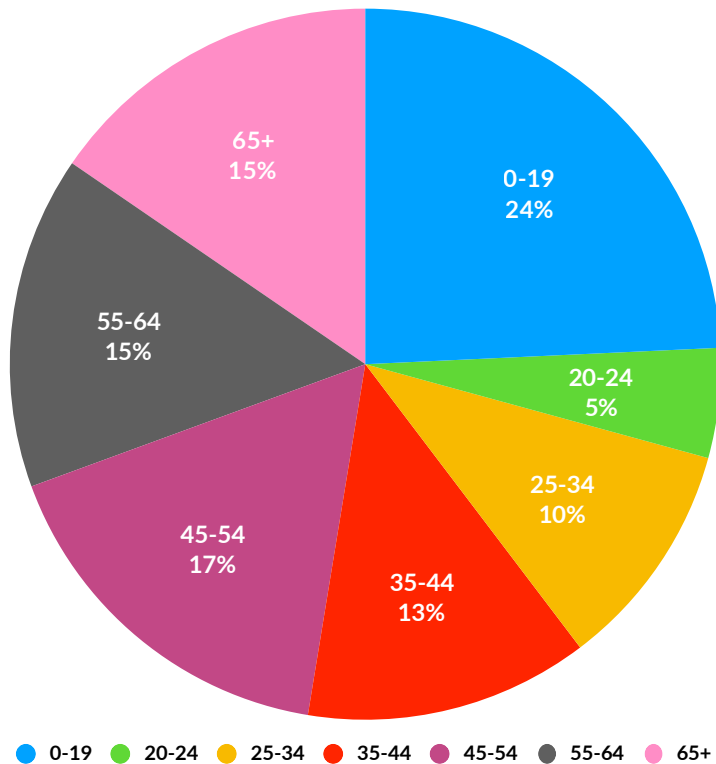

POPULATION AGE

Currituck County, NC 2018 Estimated Population by Age

AGE RANGE	POPULATION	PERCENTAGE
0-19	6,126	24
20-24	1,260	5
25-34	2,630	10
35-44	3,260	13
45-54	4,249	17
55-64	3,824	15
65+	3,898	15

2018 Median Age: 43

2038 Median Age: 45

CURRITUCK COUNTY 65+ POPULATION

ESTIMATED 2018: 3,898

PROJECTED 2038: 9,088

46% OVER 75 11% OVER 85

SOURCE: North Carolina Office of State Budget and Management (OSBM) and NC Commerce