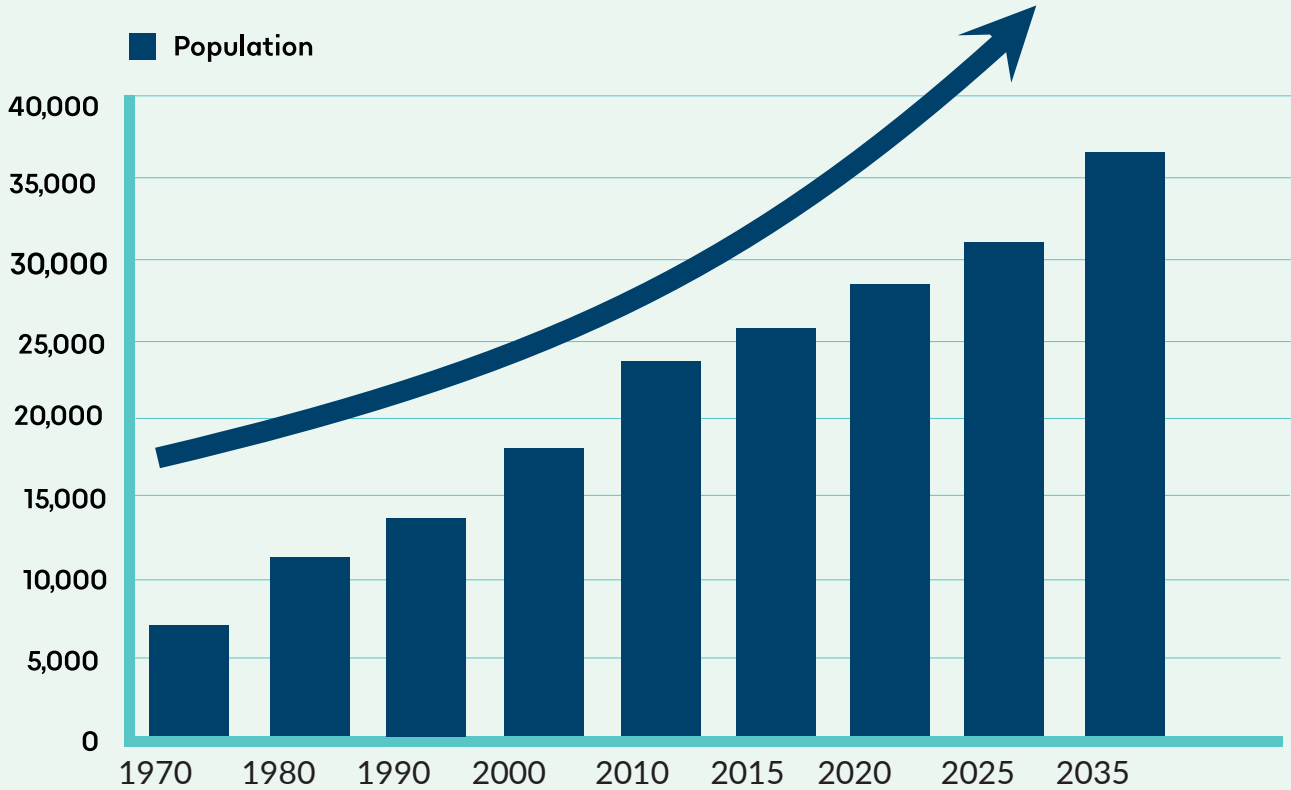

POPULATION GROWTH

PERMANENT CURRITUCK COUNTY POPULATION

ESTIMATED 2018: **27,072**

PROJECTED 2035: **36,493**

SEASONAL POPULATION: 2015: **50,000** | 2035: **75,000**

1 of 10
Fastest Growing
North Carolina
Counties
2000-2010 (by percentage)

2.6%
Population
Growth Rate
2016-2017

666,000
Veteran
Population of
North Carolina
2015

3,230
Veteran
Population of
Currituck Co.
2015