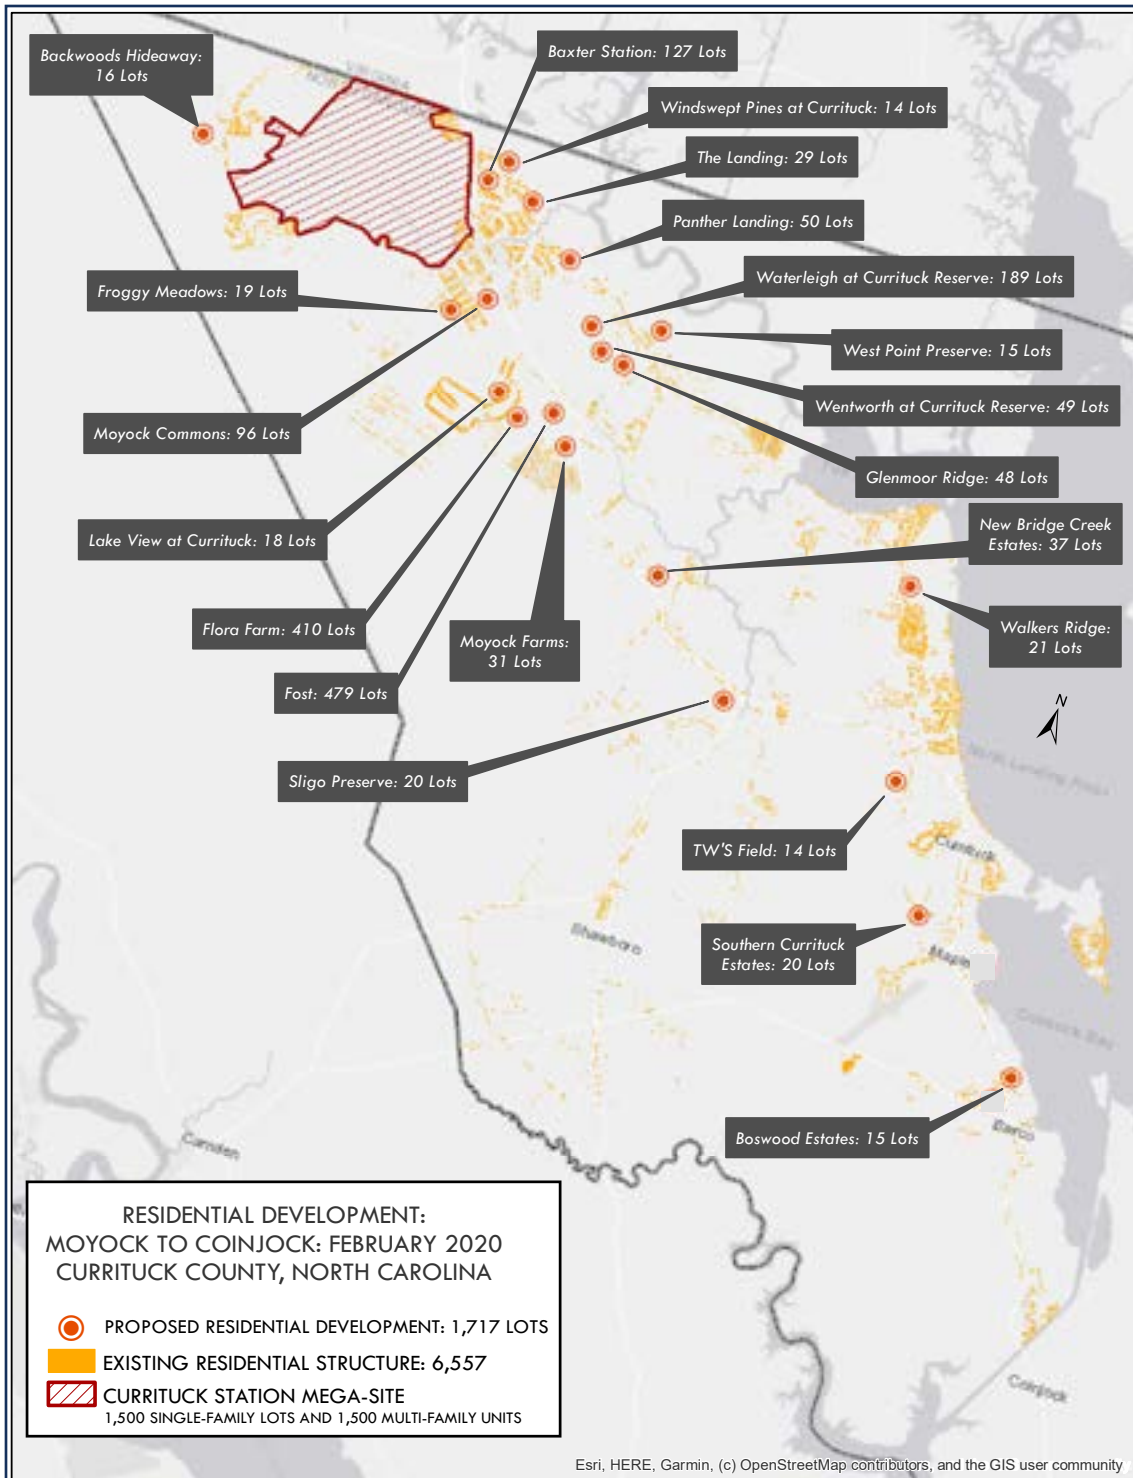

# Currituck Station & Moyock, North Carolina

## Demographics

POPULATION | HOUSEHOLDS | DEVELOPMENT | TRAFFIC | DRIVE TIMES

# Currituck Station Location

Inner circle: **100 miles** | Outer circle: **200 miles**

# Residential Development

[View/Download a more detailed Residential Development Map](#)