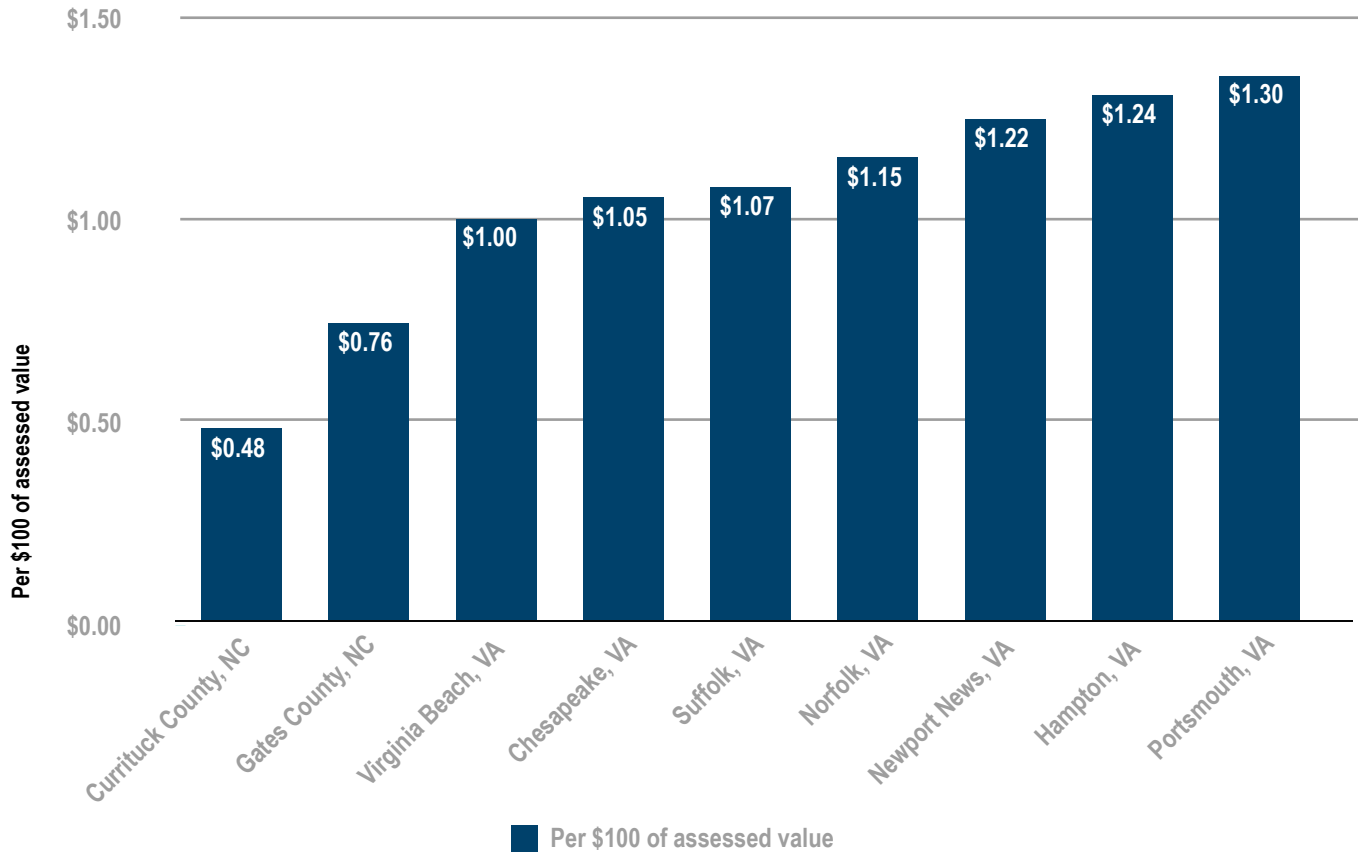

## Property Tax

**At \$0.48 per \$100 of assessed value**  
**Currituck County, NC has the lowest tax rate in the**  
**VA Beach/Norfolk/Newport News MSA**

[www.ThinkCurrituck.com](http://www.ThinkCurrituck.com)