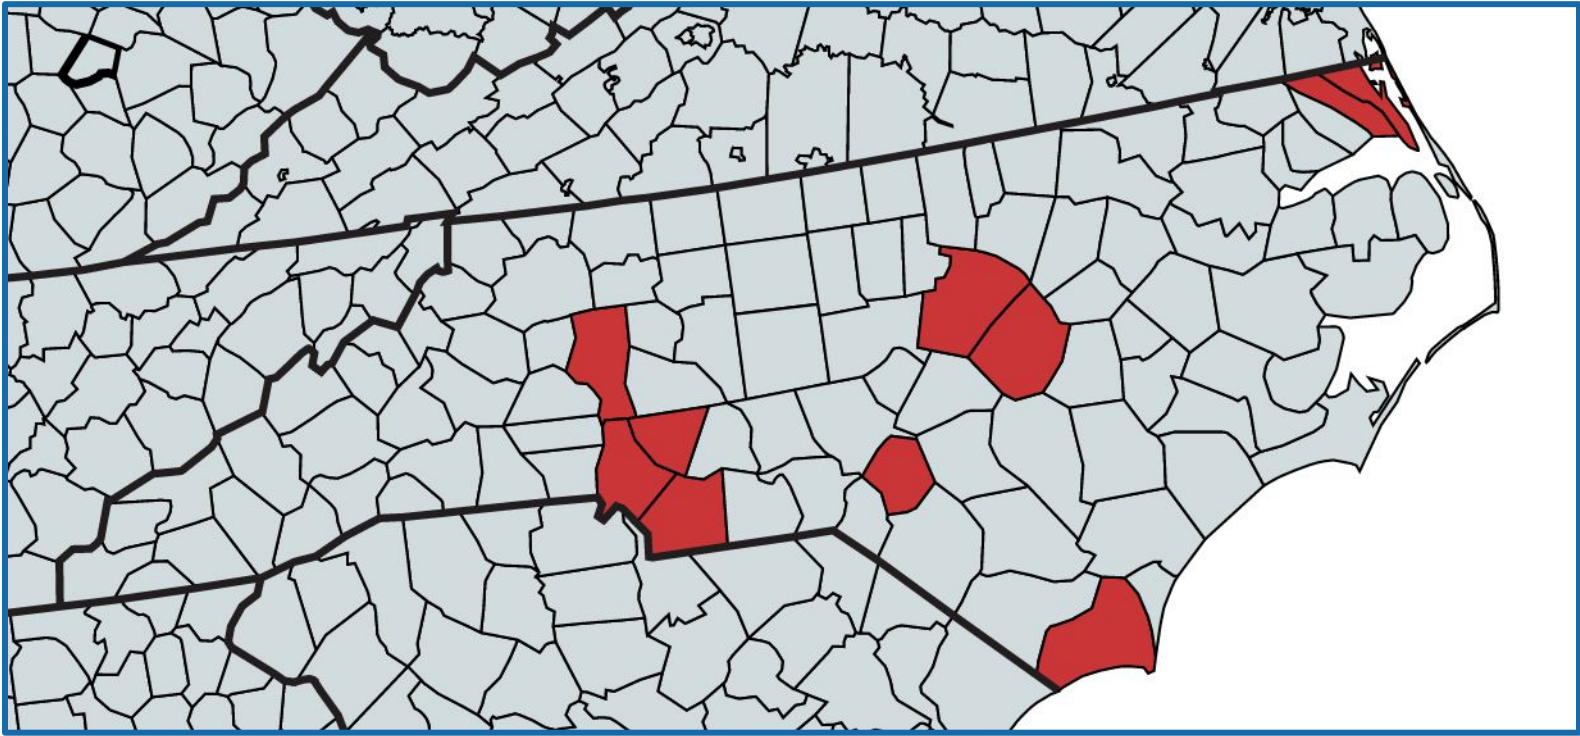

# POPULATION: North Carolina Counties

## 10 Fastest Growing NC Counties 2000-2010 (By Percentage)

1. Union.....62.8%
2. Brunswick.....46.8%
3. Camden.....45.0%
4. Wake.....43.5%
5. Hoke..... 39.5%
6. Johnston.....38.5%
7. Cabarrus..... 35.8%
8. Mecklenburg.....32.2%
9. Iredell.....30.0%
10. Currituck.....29.4%