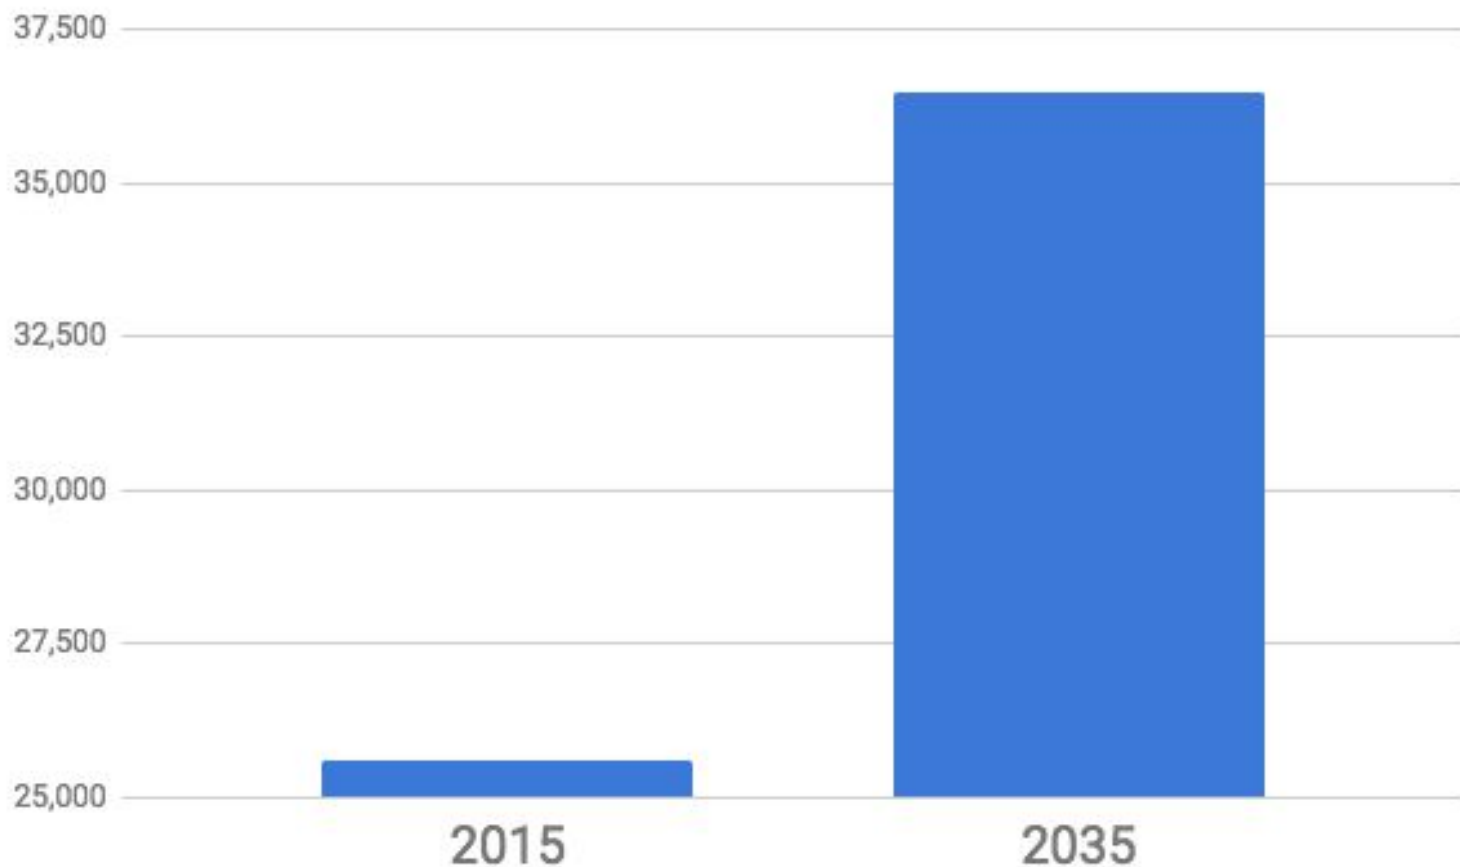

# POPULATION: Currituck County, NC

## Projected 2035 Growth

Projected to Increase 42.5%  
(10,877 Additional Persons)

[www.ThinkCurrituck.com](http://www.ThinkCurrituck.com)