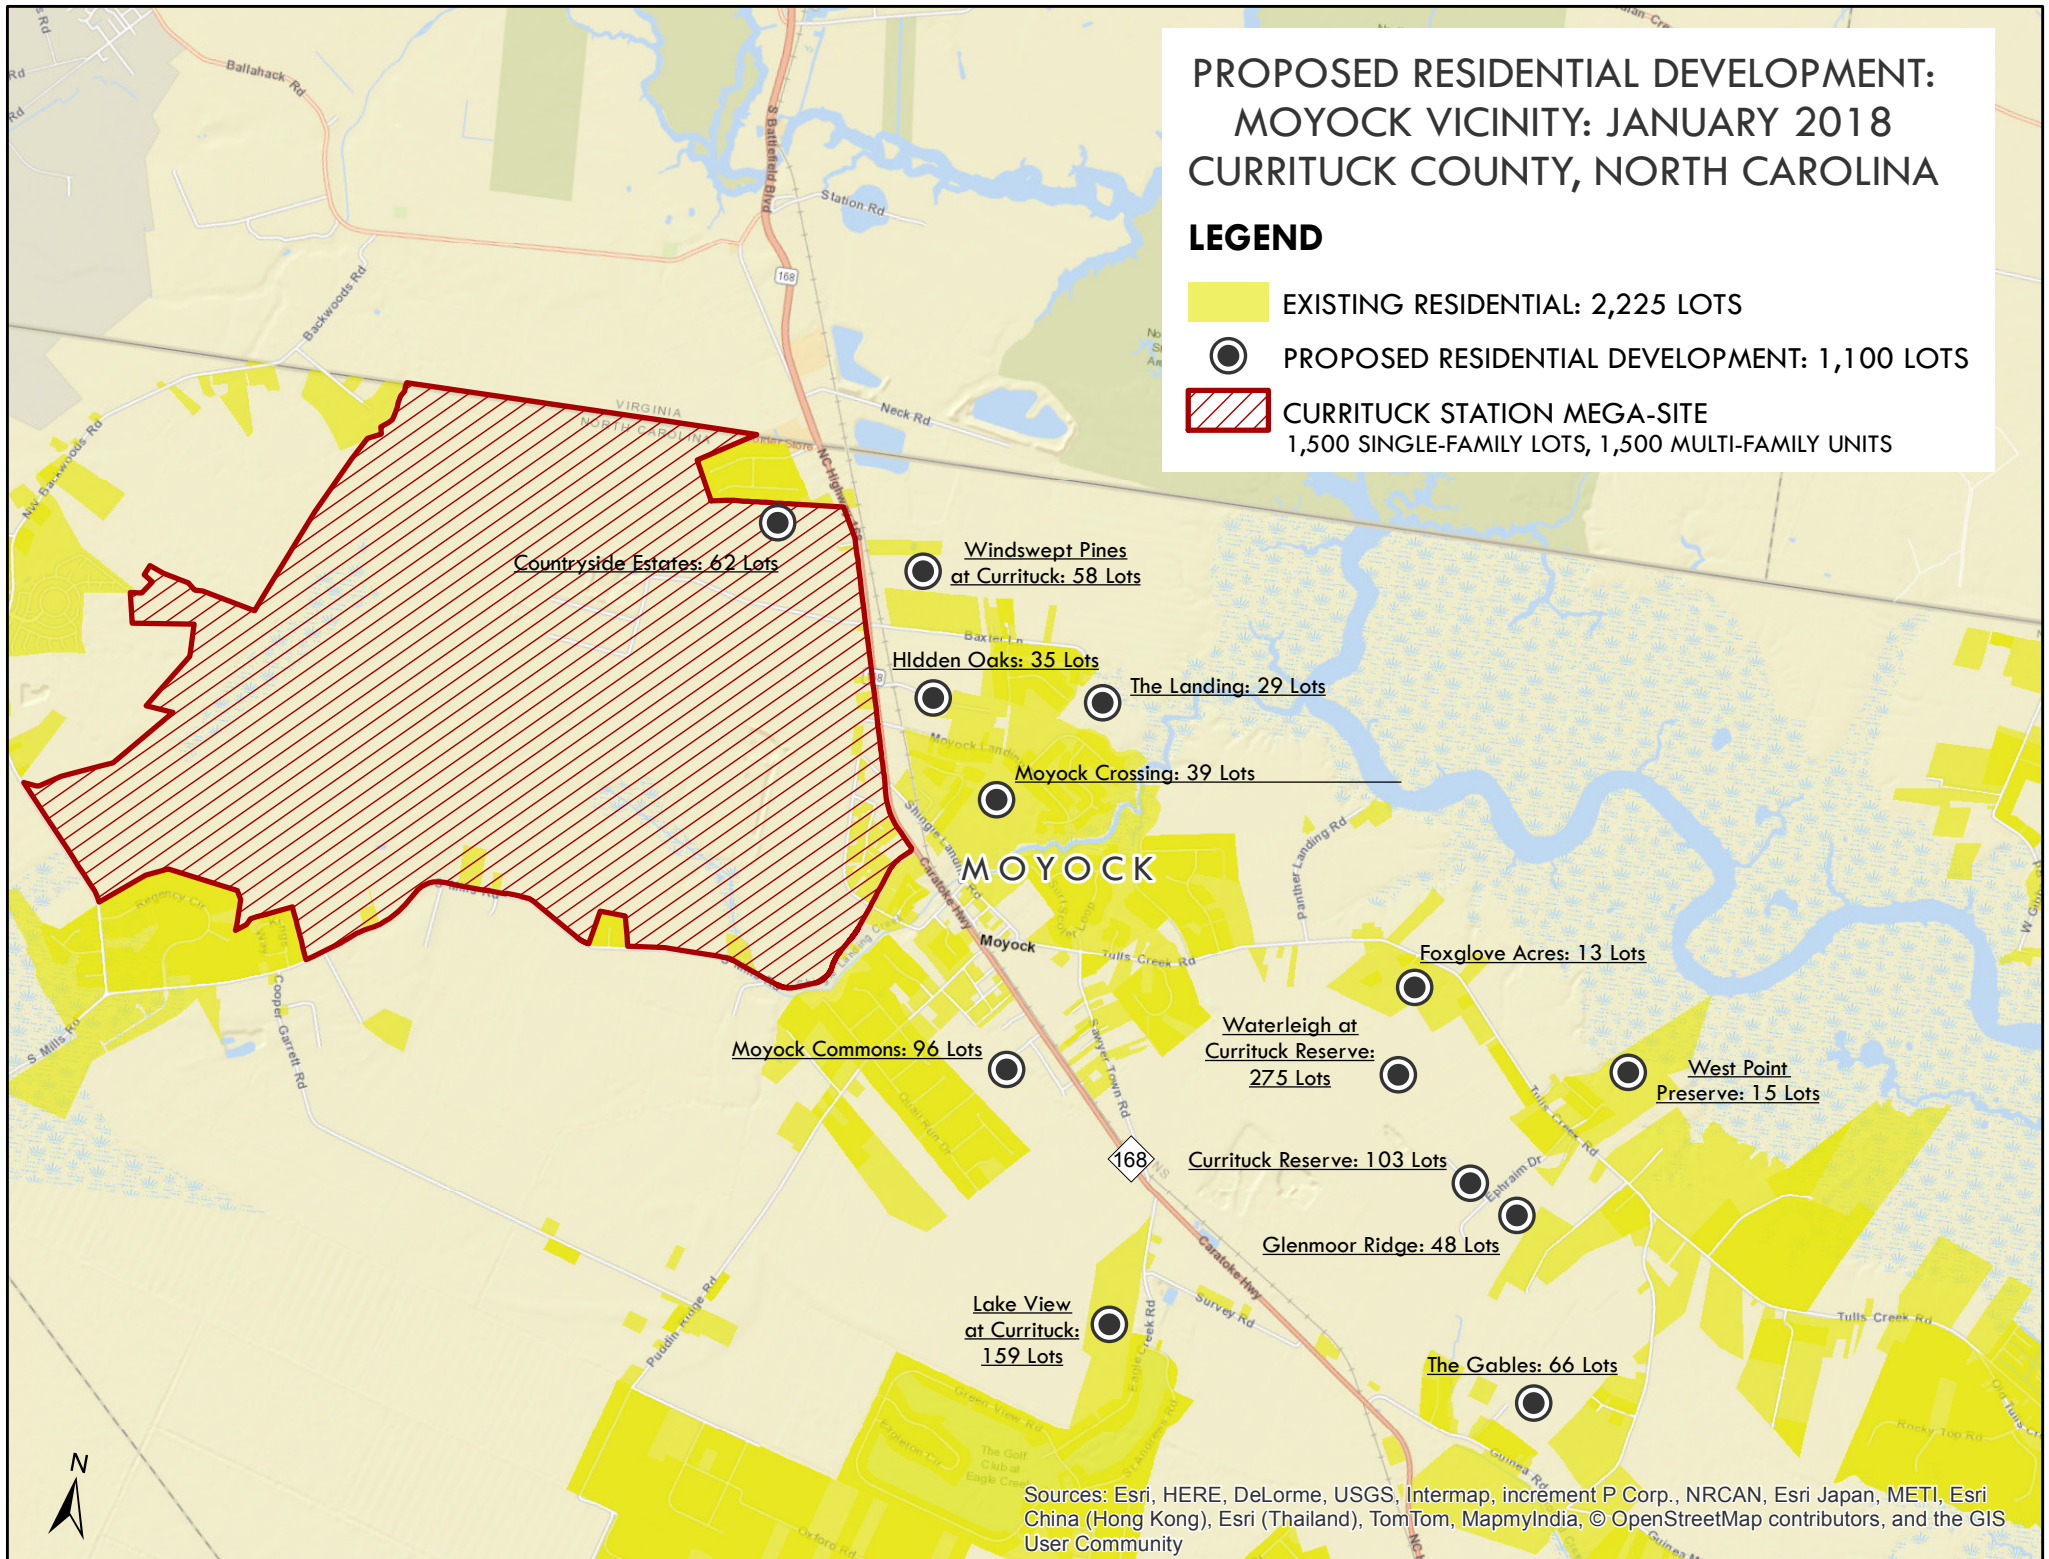

# PROPOSED RESIDENTIAL DEVELOPMENT: MOYOCK VICINITY: JANUARY 2018 CURRITUCK COUNTY, NORTH CAROLINA

## LEGEND

- EXISTING RESIDENTIAL: 2,225 LOTS
- PROPOSED RESIDENTIAL DEVELOPMENT: 1,100 LOTS
- CURRITUCK STATION MEGA-SITE  
1,500 SINGLE-FAMILY LOTS, 1,500 MULTI-FAMILY UNITS

Sources: Esri, HERE, DeLorme, USGS, Intermap, increment P Corp., NRCAN, Esri Japan, METI, Esri China (Hong Kong), Esri (Thailand), TomTom, MapmyIndia, © OpenStreetMap contributors, and the GIS User Community