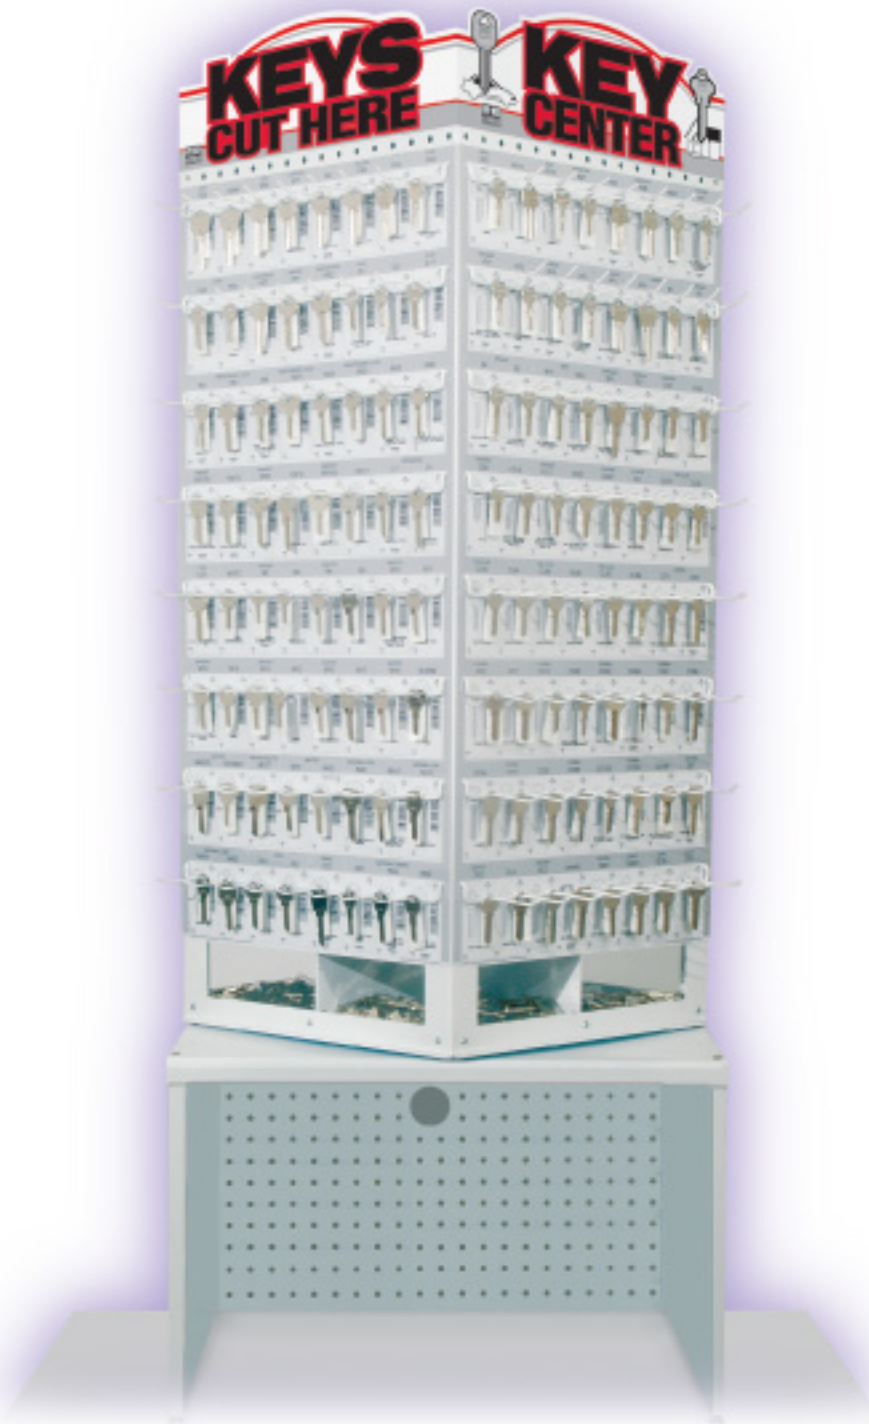

4-Sided Key-Z Tower Program

- Holds up to 262 unique key blanks
- 8 Large bulk bins for most popular keys
- POP headers and keys information panels
- Overall tower dimensions: 22 1/4" wide x 51" high x 21" deep
- Key machine garage (21" wide x 13 1/4" high x 20 1/2" deep)
- Optional cart accessory available