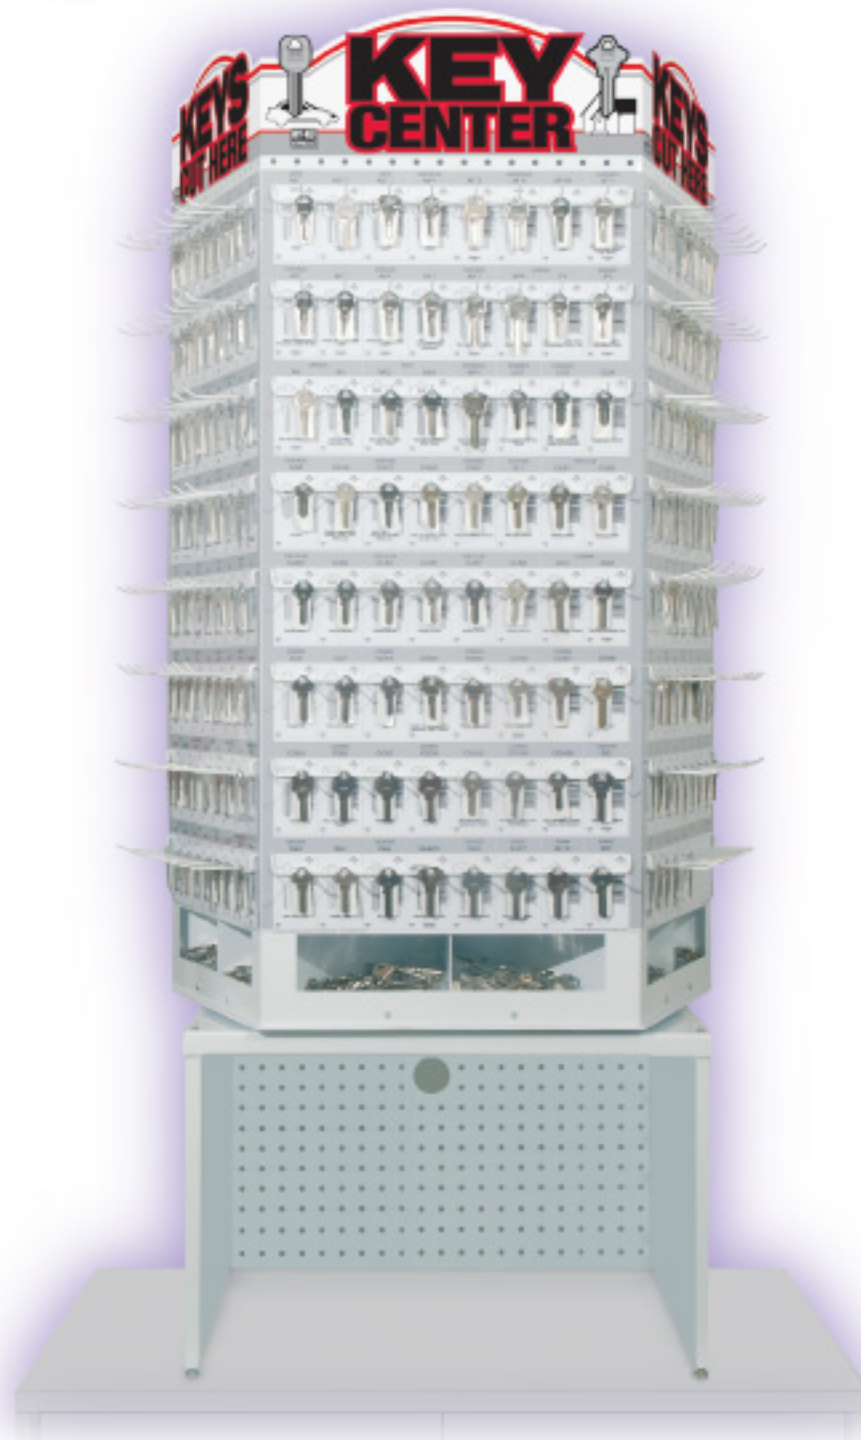

# 5-Sided Key-Z Tower Program

- Holds up to 326 unique key blanks
- 10 Large bulk bins for most popular keys
- POP headers and keys information panels
- Overall tower dimensions: 26" wide x 51" high x 26" deep
- Key machine garage (21" wide x 13<sup>1</sup>/<sub>4</sub>" high x 20<sup>1</sup>/<sub>2</sub>" deep)
- Optional cart accessory available