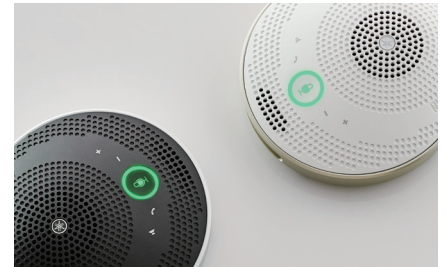

Taking the Office Outside™

Unified Communications Speakerphone

YVC-200

YVC-200

YVC-200 is a portable USB + Bluetooth® speakerphone that enables natural and reliable remote communication no matter where you work. Bring it in your bag and take the office outside!

Boost productivity with exceptional remote conversation

- Yamaha's professional quality DSPs with super wideband audio for ample, clear sound
- An intelligent microphone with 360° coverage distinguishes the human voice over noise
- Optimizing the sound environment automatically no matter what the environment

Collaborate freely anytime, anywhere

- Smart and simple connection with multiple devices, OSs and conference applications
- Complete portability by USB power or up to 10 hours with the rechargeable battery
- User friendly touch sensor button for connecting and collaborating easily

As flexible as you are

- Stylish design with choice of white/black colors blend into any home or office décor
- Headset plug for protecting private discussion
- Listen to music between calls for collaboration