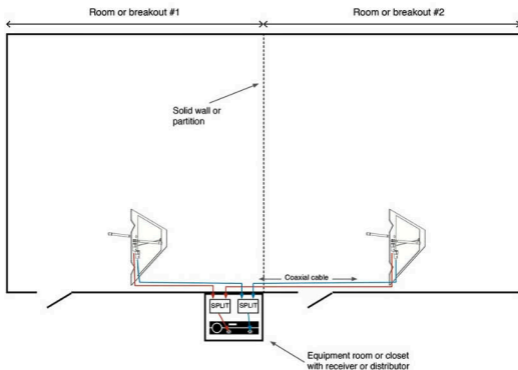

A simple, two zone distribution scheme with the Diversity Fin Antenna.

PART#	PRODUCT	QTY
DFINW	Diversity Fin Antenna	2
2X1SPLIT	2X1 Passive Splitter/Combiner BNC	2