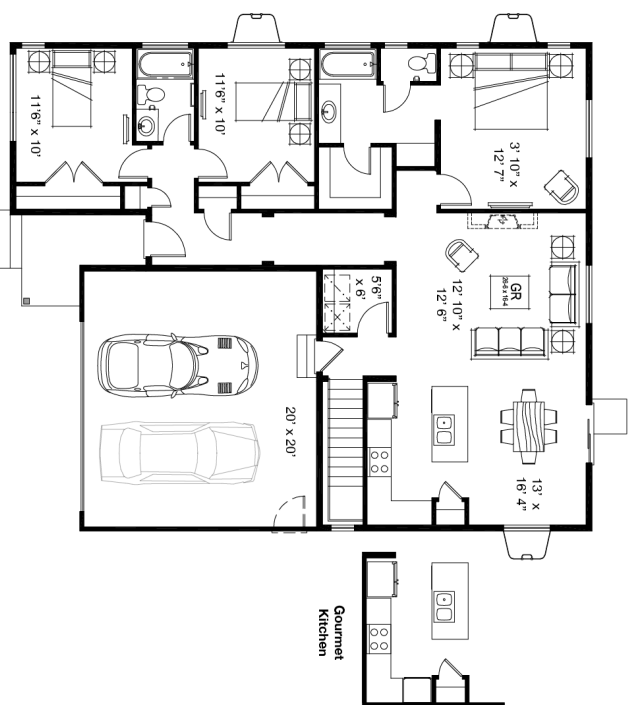

Addenbrook

at the Highlands

Dali

SF 2,918 | 3 Bedrooms | 2 Bathrooms | 2 Car Garage

Elevation 1

Elevation 2

Elevation 3

Curb appeal and an inviting covered entry draw you into this well-appointed rambler. Upon entering, secondary bedrooms and a full guest bath start this home off right. Pulling you in further with ample light and open space, find the welcoming great room with adjoining kitchen, well suited for entertaining. Off the great room you'll discover the private master suite with a spacious walk-in closet and secluded bathroom. A convenient, but out of the way, garage entry and laundry room complete this modern yet classic home.

garbetthomes.com

Addenbrook

at the Highlands

Dali

SF 2,918 | 3 Bedrooms | 2 Bathrooms | 2 Car Garage

*Floorplans and renderings are conceptual drawings and may vary from actual plans and homes as built. Options and features may not be available on all homes and are subject to change without notice. Dimensions are approximate. Actual homes may vary from photos and/or drawings which may show upgrades and may not represent the lowest-priced homes in the community.