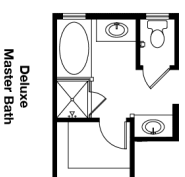

Addenbrook

at the Highlands

Dali

SF 2,918 | 3 Bedrooms | 2 Bathrooms | 2 Car Garage

Elevation 1

Elevation 2

Elevation 3

Curb appeal and an inviting covered entry draw you into this well-appointed rambler. Upon entering, secondary bedrooms and a full guest bath start this home off right. Pulling you in further with ample light and open space, find the welcoming great room with adjoining kitchen, well suited for entertaining. Off the great room you'll discover the private master suite with a spacious walk-in closet and secluded bathroom. A convenient, but out of the way, garage entry and laundry room complete this modern yet classic home.

garbetthomes.com

Addenbrook

at the Highlands

Dali

SF 2,918 | 3 Bedrooms | 2 Bathrooms | 2 Car Garage

*Floorplans and renderings are conceptual drawings and may vary from actual plans and homes as built. Options and features may not be available on all homes and are subject to change without notice. Dimensions are approximate. Actual homes may vary from photos and/or drawings which may show upgrades and may not represent the lowest-priced homes in the community.