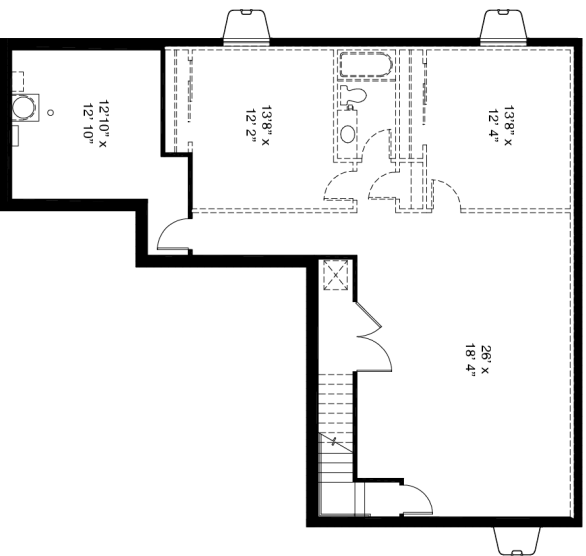

Addenbrook

at the Highlands

Dali

SF 2,918 | 3 Bedrooms | 2 Bathrooms | 2 Car Garage

Elevation 1

Elevation 2

Elevation 3

Curb appeal and an inviting covered entry draw you into this well-appointed rambler. Upon entering, secondary bedrooms and a full guest bath start this home off right. Pulling you in further with ample light and open space, find the welcoming great room with adjoining kitchen, well suited for entertaining. Off the great room you'll discover the private master suite with a spacious walk-in closet and secluded bathroom. A convenient, but out of the way, garage entry and laundry room complete this modern yet classic home.

garbetthomes.com

Addenbrook

at the Highlands

Dali

SF 2,918 | 3 Bedrooms | 2 Bathrooms | 2 Car Garage

*Floorplans and renderings are conceptual drawings and may vary from actual plans and homes as built. Options and features may not be available on all homes and are subject to change without notice. Dimensions are approximate. Actual homes may vary from photos and/or drawings which may show upgrades and may not represent the lowest-priced homes in the community.