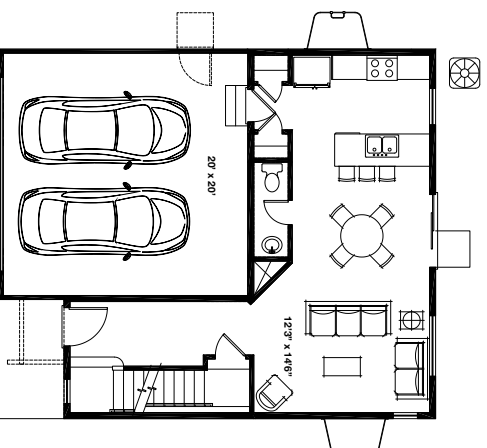

Eclipse

at Silver Creek Village

Cortes

2,157 Total SF | 3 bed | 2.5 bath | 2-car garage

This beautifully appointed two-story home offers an open concept main floor for enjoying your life. Easy uninterrupted flow from entry to great room and great room to kitchen offer casual areas for lounging and entertaining. On the second floor, enjoy a spacious master suite with private bath and large walk-in closet ready for your design stamp. Two additional bedrooms and bathroom complete the comfortably situated home and offer spaces for growth and personalization.

garbetthomes.com

801 396-9882

Eclipse

at Silver Creek Village

Cortes

2,157 Total SF | 3 bed | 2.5 bath | 2-car garage

*Floorplans and renderings are conceptual drawings and may vary from actual plans and homes as built. Options and features may not be available on all homes and are subject to change without notice. Dimensions are approximate. Actual homes may vary from photos and/or drawings which may show upgrades and may not represent the lowest-priced homes in the community.