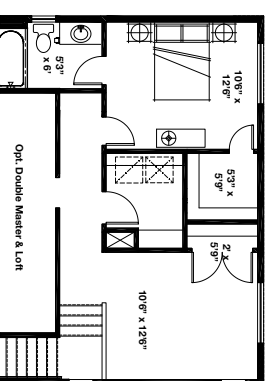

Eclipse

at Silver Creek Village

Cortes

2,157 Total SF | 3 bed | 2.5 bath | 2-car garage

This beautifully appointed two-story home offers an open concept main floor for enjoying your life. Easy uninterrupted flow from entry to great room and great room to kitchen offer casual areas for lounging and entertaining. On the second floor, enjoy a spacious master suite with private bath and large walk-in closet ready for your design stamp. Two additional bedrooms and bathroom complete the comfortably situated home and offer spaces for growth and personalization.

garbetthomes.com

801 396-9882

Eclipse

at Silver Creek Village

Cortes

2,157 Total SF | 3 bed | 2.5 bath | 2-car garage

*Floorplans and renderings are conceptual drawings and may vary from actual plans and homes as built. Options and features may not be available on all homes and are subject to change without notice. Dimensions are approximate. Actual homes may vary from photos and/or drawings which may show upgrades and may not represent the lowest-priced homes in the community.