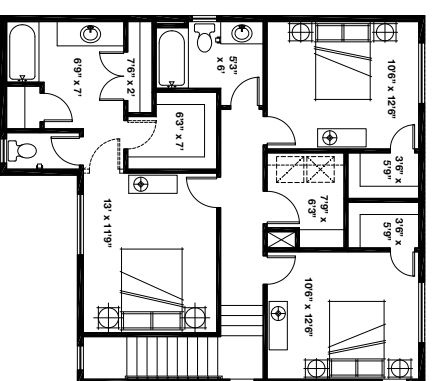

Eclipse

at Silver Creek Village

Cortes

2,157 Total SF | 3 bed | 2.5 bath | 2-car garage

This beautifully appointed two-story home offers an open concept main floor for enjoying your life. Easy uninterrupted flow from entry to great room and great room to kitchen offer casual areas for lounging and entertaining. On the second floor, enjoy a spacious master suite with private bath and large walk-in closet ready for your design stamp. Two additional bedrooms and bathroom complete the comfortably situated home and offer spaces for growth and personalization.

garbetthomes.com

801 396-9882

Eclipse

at Silver Creek Village

Cortes

2,157 Total SF | 3 bed | 2.5 bath | 2-car garage

*Floorplans and renderings are conceptual drawings and may vary from actual plans and homes as built. Options and features may not be available on all homes and are subject to change without notice. Dimensions are approximate. Actual homes may vary from photos and/or drawings which may show upgrades and may not represent the lowest-priced homes in the community.