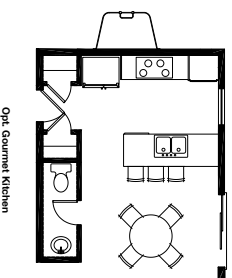

Eclipse

at Silver Creek Village

Cortes

2,157 Total SF | 3 bed | 2.5 bath | 2-car garage

This beautifully appointed two-story home offers an open concept main floor for enjoying your life. Easy uninterrupted flow from entry to great room and great room to kitchen offer casual areas for lounging and entertaining. On the second floor, enjoy a spacious master suite with private bath and large walk-in closet ready for your design stamp. Two additional bedrooms and bathroom complete the comfortably situated home and offer spaces for growth and personalization.

garbetthomes.com

801 396-9882

Eclipse

at Silver Creek Village

Cortes

2,157 Total SF | 3 bed | 2.5 bath | 2-car garage

*Floorplans and renderings are conceptual drawings and may vary from actual plans and homes as built. Options and features may not be available on all homes and are subject to change without notice. Dimensions are approximate. Actual homes may vary from photos and/or drawings which may show upgrades and may not represent the lowest-priced homes in the community.