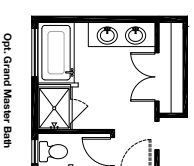

Eclipse

at Silver Creek Village

Cortes

2,157 Total SF | 3 bed | 2.5 bath | 2-car garage

This beautifully appointed two-story home offers an open concept main floor for enjoying your life. Easy uninterrupted flow from entry to great room and great room to kitchen offer casual areas for lounging and entertaining. On the second floor, enjoy a spacious master suite with private bath and large walk-in closet ready for your design stamp. Two additional bedrooms and bathroom complete the comfortably situated home and offer spaces for growth and personalization.

garbetthomes.com

801 396-9882

Eclipse

at Silver Creek Village

Cortes

2,157 Total SF | 3 bed | 2.5 bath | 2-car garage

*Floorplans and renderings are conceptual drawings and may vary from actual plans and homes as built. Options and features may not be available on all homes and are subject to change without notice. Dimensions are approximate. Actual homes may vary from photos and/or drawings which may show upgrades and may not represent the lowest-priced homes in the community.