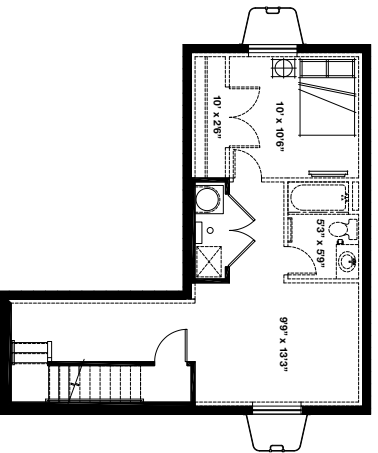

Eclipse

at Silver Creek Village

Cortes

2,157 Total SF | 3 bed | 2.5 bath | 2-car garage

This beautifully appointed two-story home offers an open concept main floor for enjoying your life. Easy uninterrupted flow from entry to great room and great room to kitchen offer casual areas for lounging and entertaining. On the second floor, enjoy a spacious master suite with private bath and large walk-in closet ready for your design stamp. Two additional bedrooms and bathroom complete the comfortably situated home and offer spaces for growth and personalization.

garbetthomes.com

801 396-9882

Eclipse

at Silver Creek Village

Cortes

2,157 Total SF | 3 bed | 2.5 bath | 2-car garage

*Floorplans and renderings are conceptual drawings and may vary from actual plans and homes as built. Options and features may not be available on all homes and are subject to change without notice. Dimensions are approximate. Actual homes may vary from photos and/or drawings which may show upgrades and may not represent the lowest-priced homes in the community.