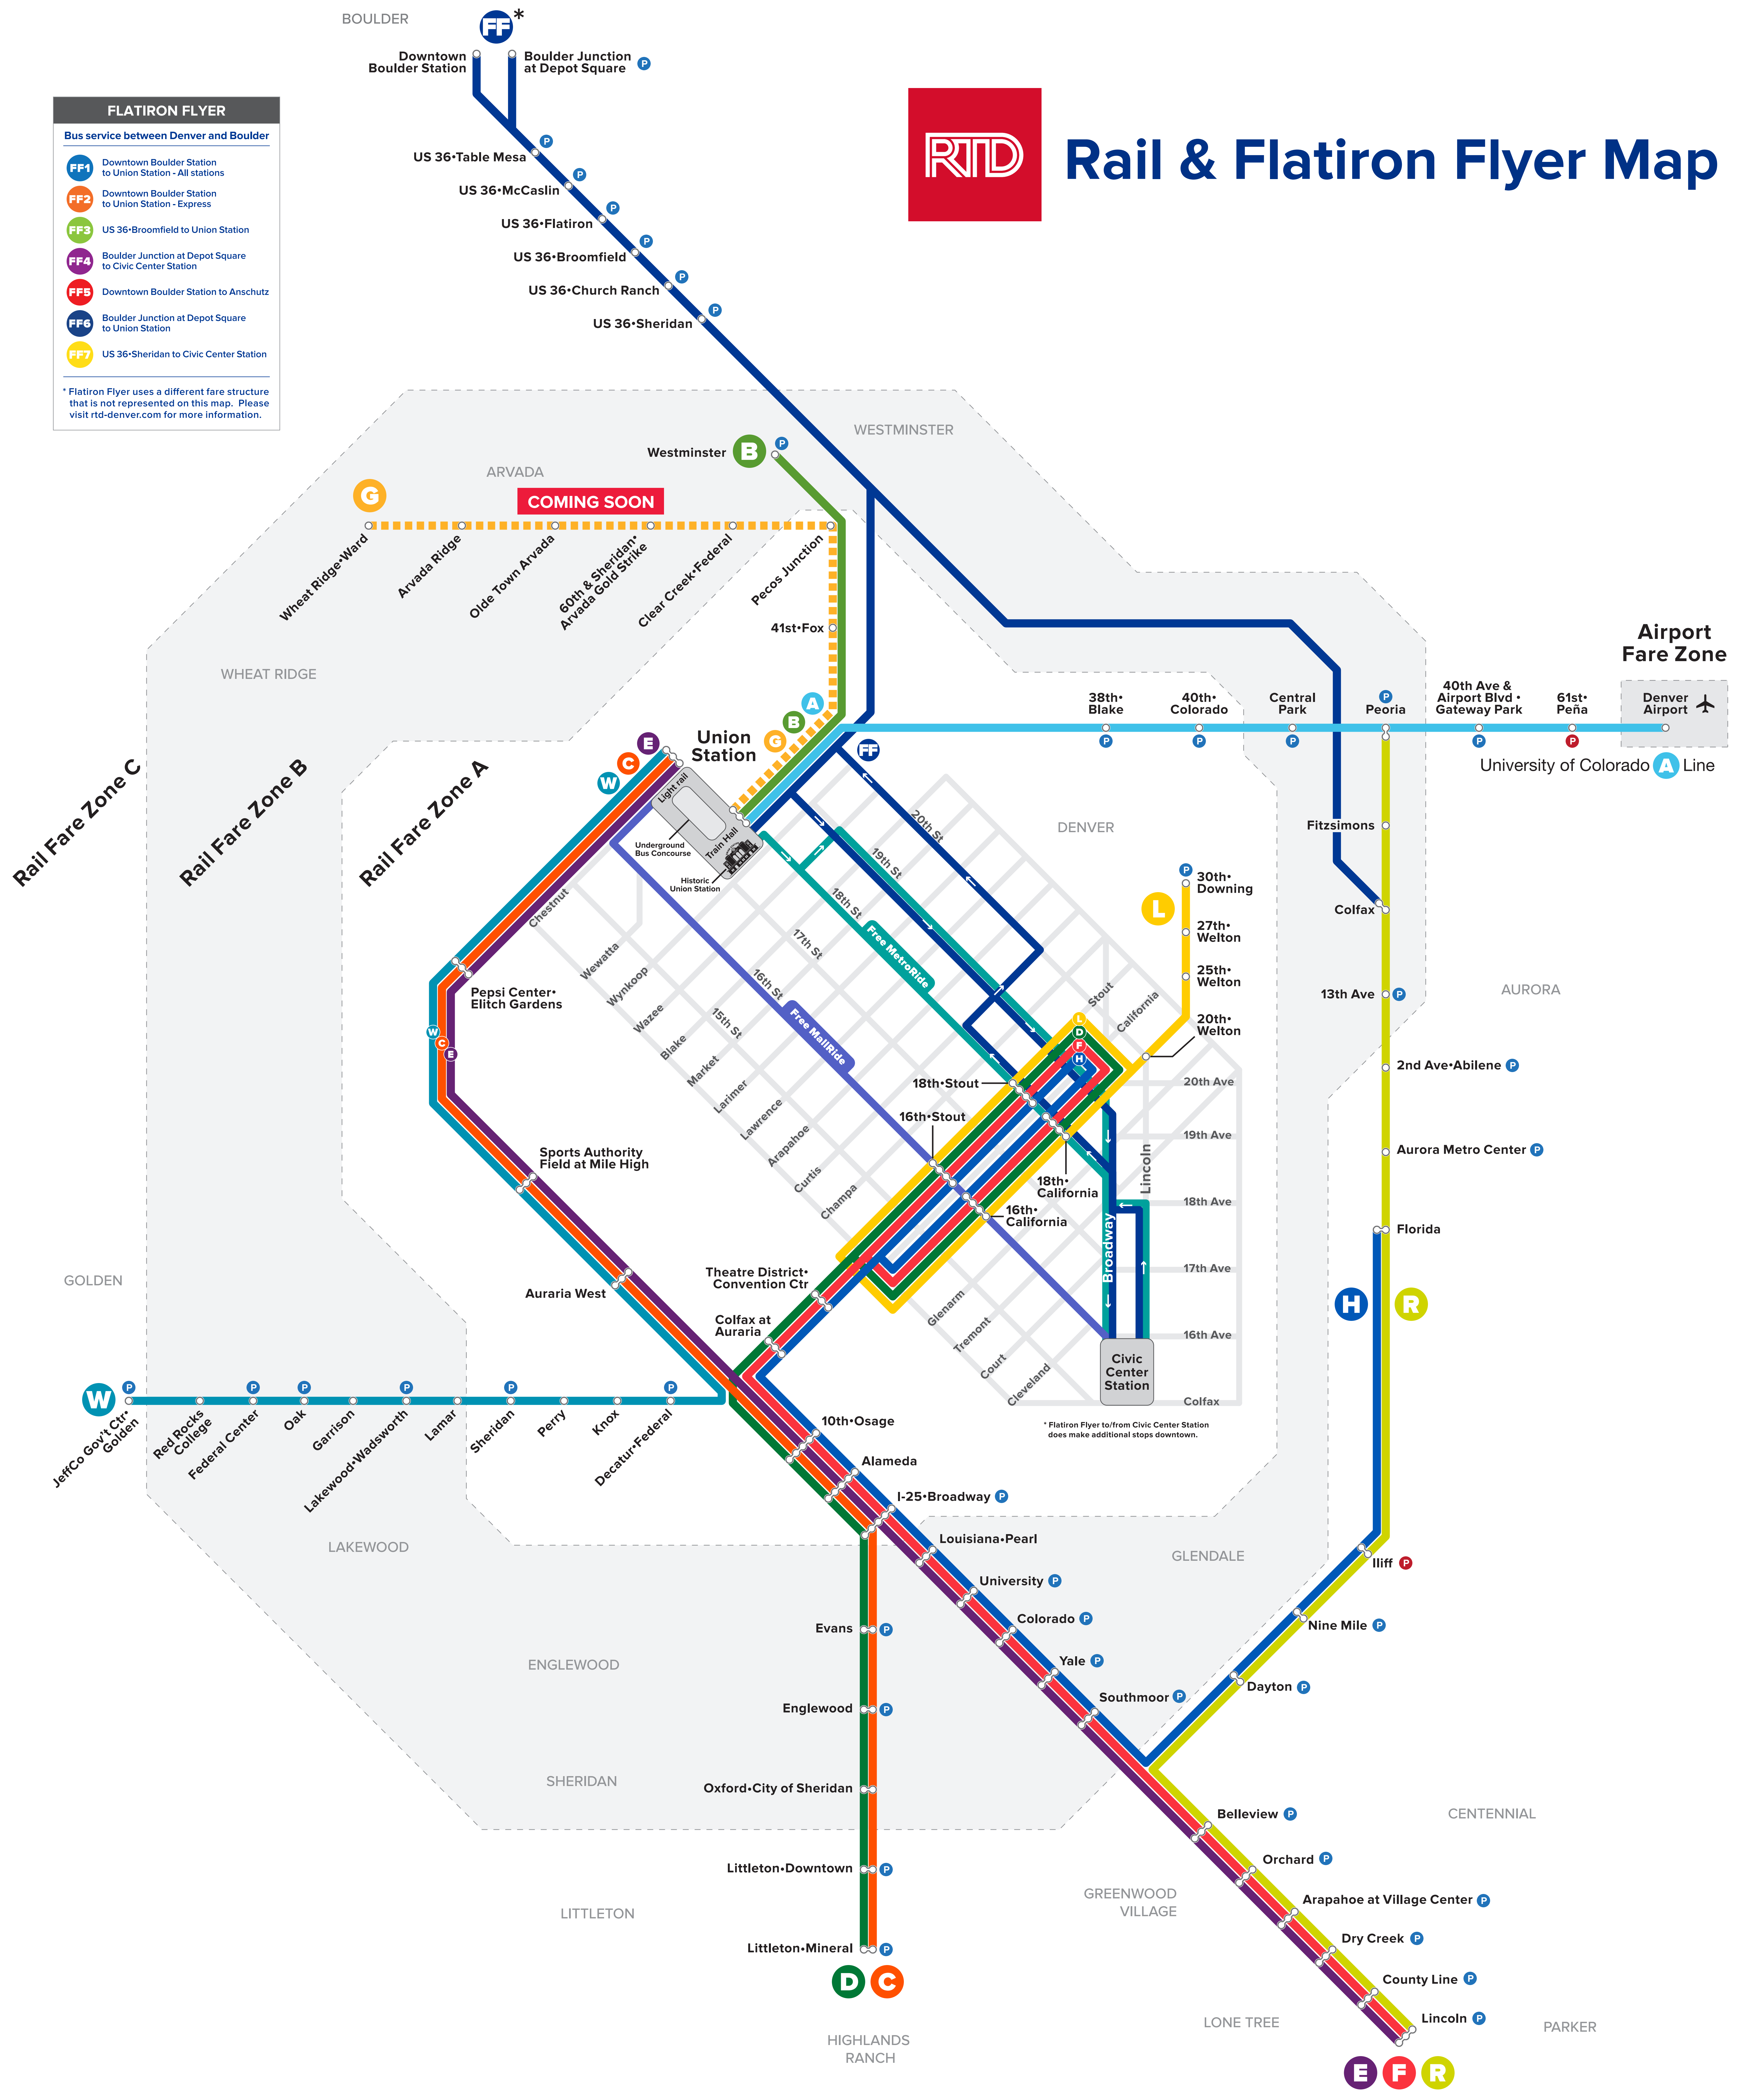

Rail & Flatiron Flyer Map

FLATIRON FLYER

Bus service between Denver and Boulder

- FF1** Downtown Boulder Station to Union Station - All stations
- FF2** Downtown Boulder Station to Union Station - Express
- FF3** US 36-Broomfield to Union Station
- FF4** Boulder Junction at Depot Square to Civic Center Station
- FF5** Downtown Boulder Station to Anschutz
- FF6** Boulder Junction at Depot Square to Union Station
- FF7** US 36-Sheridan to Civic Center Station

* Flatiron Flyer uses a different fare structure that is not represented on this map. Please visit rtd-denver.com for more information.

rtd-denver.com | 303.299.6000

ROUTES

A Union Station - Denver Airport	D 18th - California - Littleton - Mineral	G Union Station - Wheat Ridge - Ward	R Peoria - Lincoln
B Union Station - Westminster	E Union Station - Lincoln	H 18th - California - Florida	W Union Station - JeffCo Gov't Ctr - Golden
C Union Station - Littleton - Mineral	F 18th - California - Lincoln	L 16th - Stout - 30th - Downing	FF* Denver - Boulder

* Bus service between Denver and Boulder.

FARES

LOCAL				REGIONAL				AIRPORT			
Travel through 1-2 rail fare zones.				Travel through 1-3 rail fare zones.				Travel to and from the airport.			
	Full fare	Discount*	Youth**		Full fare	Discount*	Youth**		Full fare	Discount*	Youth**
3-hour pass	\$3.00	\$1.50	\$0.90	3-hour pass	\$5.25	\$2.60	\$1.60	3-hour pass	\$10.50	\$5.25	\$3.20
MyRide Card	\$2.80	\$1.40	\$0.90	MyRide Card	\$5.05	\$2.50	\$1.60	MyRide Card	\$10.30	\$5.15	\$3.20
Day Pass	\$6.00	\$3.00	\$1.80	Day Pass	\$10.50	\$5.25	\$3.20	Day Pass	Purchase a Regional/Airport Day Pass		

FREE BUS SERVICE

Free MallRide
Union Station to Civic Center via 16th St
- Stops every block along 16th Street Mall

Free MetroRide
Union Station to Civic Center via 18th & 19th St
- Stops every three blocks along 18th & 19th Streets