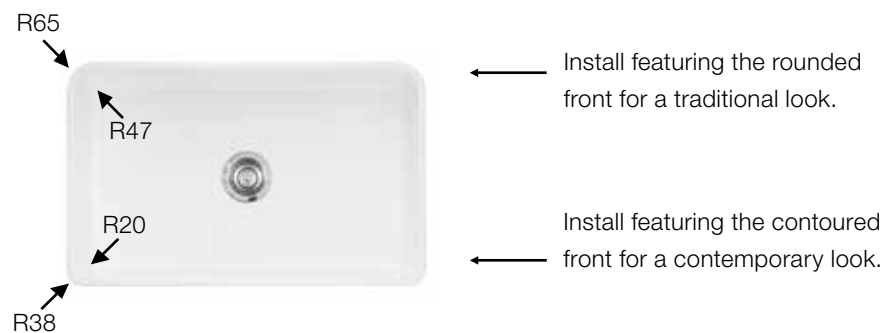

Our unique, reversible design adds versatility to your décor.

* Depending on cabinet construction, a different cabinet size may be required. Consult the cabinet manufacturer. See page 152 for important installation information.