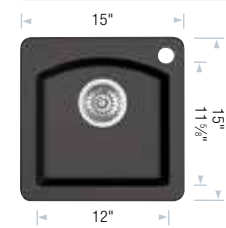

BLANCO DIAMOND™ Topmount

BLANCO DIAMOND™ MINI

Sink Specifications	Model N°	Sink Colour	List Price	Optional Accessories	List Price
Topmount	400033	Anthracite	$ 563	517666 CapFlow™	$ 32
Minimum Cabinet Size*	400366	Café	$ 563		
18" (455 mm)	401405	Cinder	$ 563		
Bowl Depth	401151	Truffle	$ 563		
8" (205 mm)	400032	White	$ 563		
Cubed Weight					
17 lb. (8 kg)					

Note: 1 additional knock-out hole for accessory