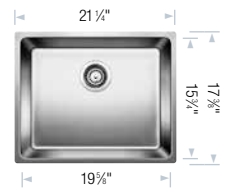

BLANCO ANDANO™ U MEDIUM SINGLE

Sink Specifications

Undermount
Minimum Cabinet Size*
24" (610 mm)
Bowl Depth
7 1/2" (190 mm)
Cubed Weight
23 lb. (10.5 kg)

Model N°
401332

List Price
$ 793

Optional Accessories

517666 CapFlow™
230694 Magnetic Caddy

List Price
$ 32
$ 98