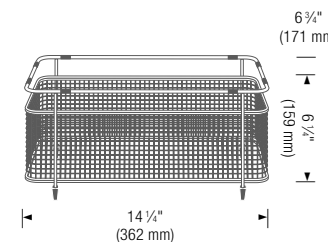

406340
Beech Cutting Board,
PRECIS™ W/
DRAINBOARD
\$ 180

406501
Maple Cutting Board
\$ 170

BLANCO Accessories

Accessory: Mesh Basket, Stainless Steel

MESH BASKETS

406461
Mesh Basket, Stainless Steel,
BLANCO PERFORMA™
CASCADE
\$ 138