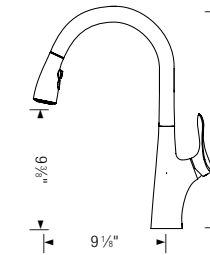

BLANCO ICE™

Pull-down, dual spray

- 160° swivel for optimal range of motion
- Insulated handspray with dual selectable spray patterns
- Patented jet regulator for reduced scaling and easy cleaning
- Flexible supply lines & 3/8" compression nut for easy installation
- Solid brass construction
- Ceramic disc cartridge
- 2.2 US GPM flow rate

MODEL N° / FINISH / LIST PRICE

401319
Chrome
$ 819

401320
Classic Steel
$ 1017

BLANCO ICE™ PANTRY

Solid spout, cold water only

- 360° swivel provides extended range
- Flexible supply lines & 3/8" compression nut for easy installation
- Solid brass construction
- Ceramic disc cartridge
- 2.2 US GPM flow rate

MODEL N° / FINISH / LIST PRICE

401458
Chrome
$ 311

401459
Classic Steel
$ 418

BLANCO NAPA™

Pull-down, dual spray

- 180° swivel provides extended range
- Colour-coded hot & cold supply lines
- Flexible supply lines & 3/8" compression nut for easy installation
- Insulated handspray with dual selectable spray patterns
- Solid brass construction
- Ceramic disc cartridge
- 2.2 US GPM flow rate

MODEL N° / FINISH / LIST PRICE

441506
Chrome
$ 711

441507
Stainless Finish
$ 822

SOAP DISPENSER

441755
Chrome
$ 180

441756
Stainless Finish
$ 196

Refer to page no.133 for BLANCO Soap Dispensers

BLANCO NAPA™ BAR / PREP

Pull-down, dual spray

- 180° swivel provides extended range
- Colour-coded hot & cold supply lines
- Flexible supply lines & 3/8" compression nut for easy installation
- Insulated handspray with dual selectable spray pattern
- Solid brass construction
- Ceramic disc cartridge
- 2.2 US GPM flow rate

MODEL N° / FINISH / LIST PRICE

441759
Chrome
$ 582

441760
Stainless Finish
$ 705