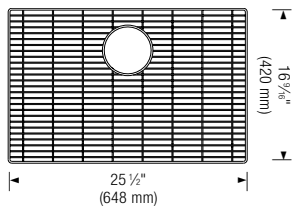

	Model N°	List Price
Inset Topmount	406463	\$ 579
	406464	\$ 579

Grids

- Stainless steel construction
- Designed to fit individual BLANCO sinks
- Rubber feet feature

BLANCO ATTIKA™

406386 \$ 258

BLANCO PRECISION™, BLANCO QUATRUS™, BLANCO RADIUS™ 10