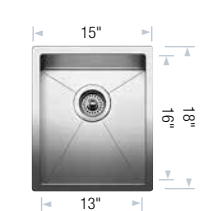

BLANCO RADIUS™ 10 U SMALL BAR

Sink Specifications	Model N°	List Price	Optional Accessories	List Price
Undermount Minimum Cabinet Size* 18" (455 mm) Bowl Depth 10" (255 mm) Cubed Weight 29 lb. (13 kg)	400430	$ 1434	406465 Glass Cutting Board 406462 Colander 406450 Grid 517666 CapFlow™	$ 396 $ 492 $ 184 $ 32

* Depending on cabinet construction, a different cabinet size may be required. Consult the cabinet manufacturer. See page 152 for important installation information.

* Depending on cabinet construction, a different cabinet size may be required. Consult the cabinet manufacturer. See page 152 for important installation information.