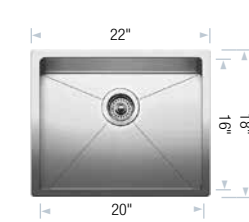

BLANCO QUATRUS™ R15 Undermount

BLANCO QUATRUS™ R15 U 1

Sink Specifications	Model N°	List Price	Optional Accessories	List Price
Undermount Minimum Cabinet Size* 24" (610 mm) Bowl Depth 9" (230 mm) Cubed Weight 43 lb. (19.5 kg)	401516	$ 773	406460 Grid 406345 Ash Cutting Board 406344 Workstation 517666 CapFlow™ 230694 Magnetic Caddy	$ 205 $ 273 $ 140 $ 32 $ 98