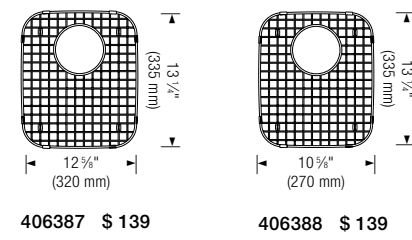

BLANCO PERFORMA™ SILGRANIT®

BLANCO PRECIS™ SILGRANIT®

BLANCO VIENNA™ SILGRANIT®

BLANCO CERANA™ FIRECLAY

BLANCO Accessories

Accessory: Maple Cutting Board

CUTTING BOARDS

406480
Walnut Cutting Board,
BLANCO PERFORMA™
Stainless Steel
\$ 314 (Medium)