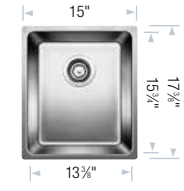

BLANCO ANDANO™ U BAR

Sink Specifications

Undermount
Minimum Cabinet Size*
18" (458 mm)
Bowl Depth
7 1/2" (190 mm)
Cubed Weight
16 lb. (7.5 kg)

Model N°
401330

List Price
$ 610

Optional Accessories

517666 CapFlow™

List Price
$ 32

* Depending on cabinet construction, a different cabinet size may be required. Consult the cabinet manufacturer. See page 152 for important installation information.