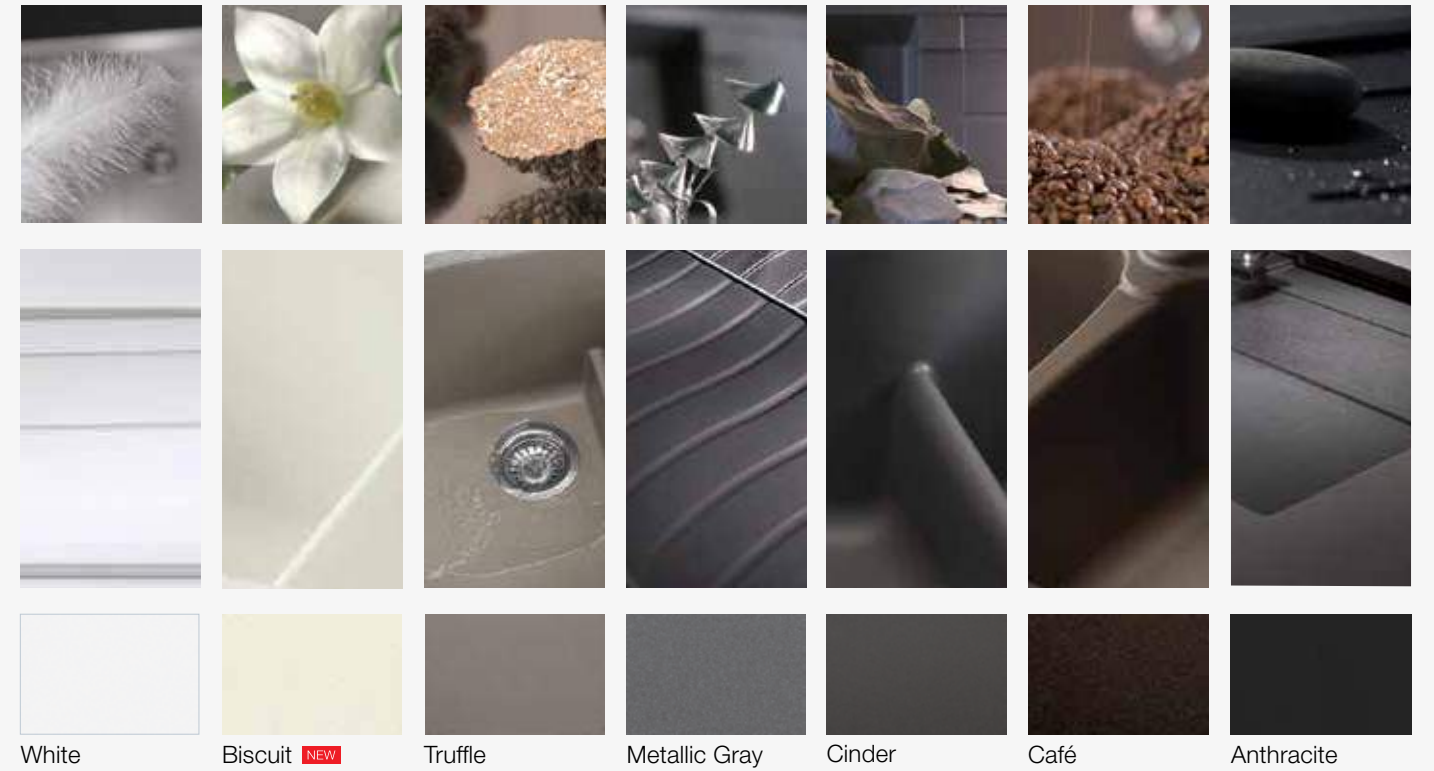

BLANCO SILGRANIT® Sinks

Evolution of colour – BLANCO SILGRANIT® colour palette.

BLANCO Kitchen Faucets in sync with SILGRANIT® finishes:

SILGRANIT® colour-match:

Dual finish:

*Refer to page no 111 for full BLANCO kitchen faucets' details.