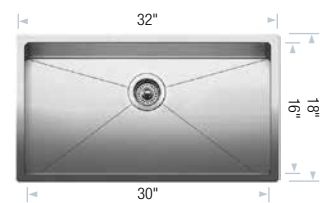

BLANCO QUATRUS™ R15 U SUPER SINGLE

Sink Specifications	Model N°	List Price	Optional Accessories	List Price
Undermount Minimum Cabinet Size* 36" (915 mm) Bowl Depth 9" (230 mm) Cubed Weight 55 lb. (25 kg)	401518	$ 876	406347 Super Single Grid 406346 Elevated Grid 406345 Ash Cutting Board 406344 Workstation 517666 CapFlow™ 230694 Magnetic Caddy	$ 195 $ 170 $ 273 $ 140 $ 32 $ 98