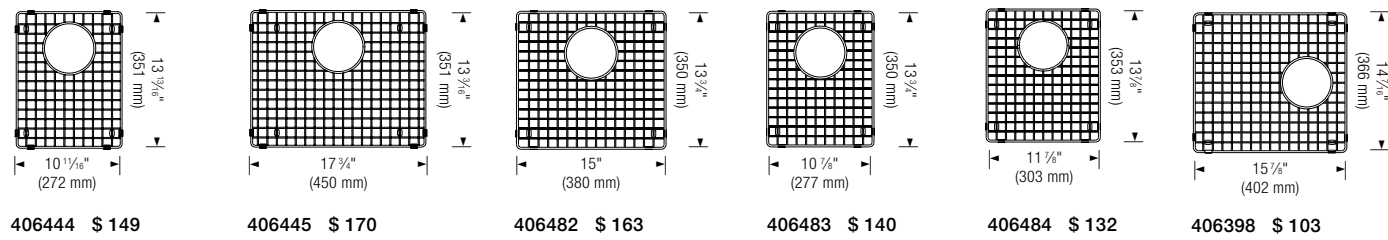

BLANCO PERFORMA™ SILGRANIT®

BLANCO PRECIS™ SILGRANIT®

BLANCO VIENNA™ SILGRANIT®

BLANCO CERANA™ FIRECLAY

BLANCO Accessories

Accessory: Maple Cutting Board

CUTTING BOARDS

406480
Walnut Cutting Board,
BLANCO PERFORMA™
Stainless Steel
\$ 314 (Medium)