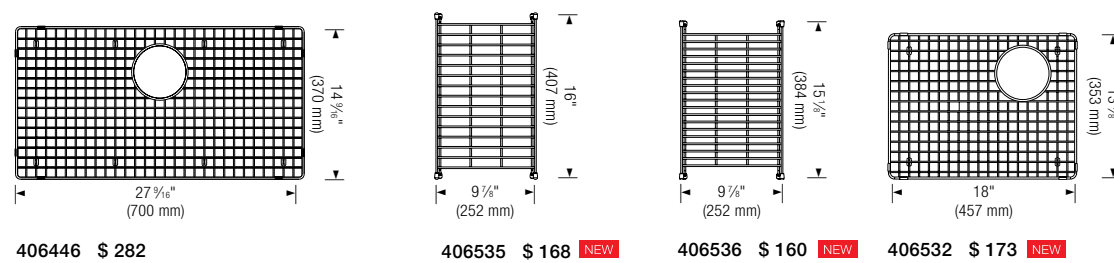

BLANCO PERFORMA™ SILGRANIT®

BLANCO PRECIS™ SILGRANIT®

BLANCO VIENNA™ SILGRANIT®

BLANCO CERANA™ FIRECLAY

BLANCO Accessories

Accessory: Maple Cutting Board

CUTTING BOARDS

406480
Walnut Cutting Board,
BLANCO PERFORMA™
Stainless Steel
\$ 314 (Medium)