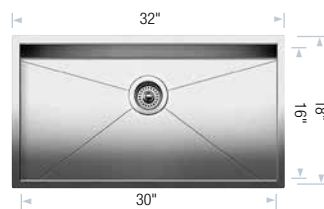

List Price

BLANCO QUATRUS™ U SUPER SINGLE