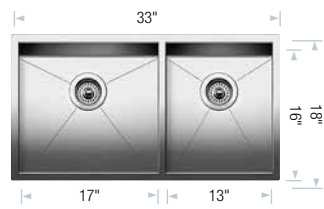

BLANCO QUATRUS™ U SUPER SINGLE

BLANCO QUATRUS™ U BAR

BLANCO QUATRUS™ Undermount

BLANCO QUATRUS™ U 1 1/2

Sink Specifications

Undermount
Minimum Cabinet Size*
 36" (915 mm)
Bowl Depth
 9" (230 mm)
Cubed Weight
 56 lb. (25.4 kg)