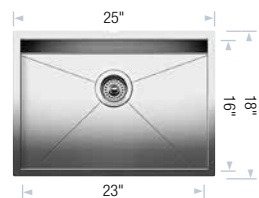

List Price

BLANCO QUATRUS™ U 1 MEDIUM