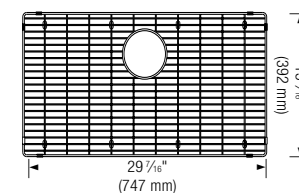

SUPER SINGLE GRID

Model N°	List Price
406347	$ 195

WORKSTATION

Model N°	List Price
406344	$ 140