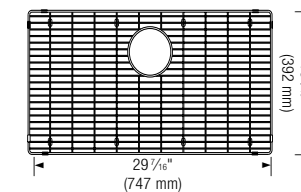

BLANCO QUATRUS™ Gourmet Series

Smart and innovative sink solution - see page 136 for more details

406345
Ash Compound
Cutting Board
\$ 273

406346
Elevated Grid,
Stainless Steel
\$ 170

406347
Super Single Grid,
Stainless Steel
\$ 195