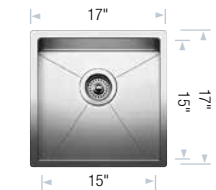

BLANCO RADIUS™ 10 U BAR

Sink Specifications	Model N°	List Price	Optional Accessories	List Price
Undermount Minimum Cabinet Size* 21" (535 mm) Bowl Depth 8" (205 mm) Cubed Weight 23 lb. (10 kg)	400304	$ 1458	406492 Grid 517666 CapFlow™	$ 188 $ 32