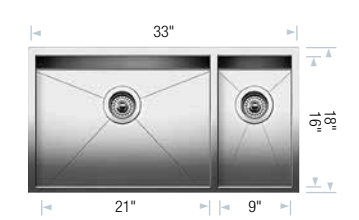

BLANCO PRECISION™ U 1 1/2

Sink Specifications

Undermount

Minimum Cabinet Size*
36" (915 mm)

Bowl Depth
Main 10" (255 mm)
Secondary 8" (205 mm)

Cubed Weight
58 lb. (26 kg)

Model N°

400429

List Price

$ 2158

Optional Accessories

406465 Glass Cutting Board $ 396
406462 Colander $ 492
406455 Grid (LB) $ 205
406456 Grid (SB) $ 163
517666 CapFlow™ $ 32

List Price