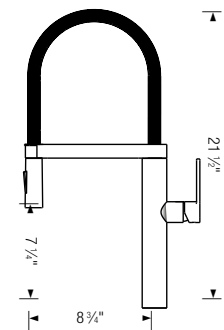

BLANCO GOURMET™

Solid spout, pressure spray

- Dual spouts with swivel greater than 180°
- Primary tap with hanging pressure sprayer
- Flexible supply lines & 3/8" compression nut for easy installation
- Solid brass construction
- Ceramic disc cartridge
- 2.2 US GPM flow rate

MODEL N° / FINISH / LIST PRICE

400522
Chrome
$ 1836

400523
Classic Steel
$ 2361

BLANCO SILHOUETTE™

Pull-out

- 160° swivel for optimal range of motion
- Single spray pattern faucet
- Premium insulated brass handspray
- Flexible supply lines & 3/8" compression nut for easy installation
- Solid brass construction
- Ceramic disc cartridge
- 2.2 US GPM flow rate

MODEL N° / FINISH / LIST PRICE

400548
Chrome
$ 1049

400549
Classic Steel
$ 1286

BLANCOCULINA™

Pull-down, dual spray

- 360° swivel provides extended range
- Magnetized handspray holder for ease of use
- Insulated handspray with dual selectable spray patterns
- Flexible spring allows easy range of motion
- Flexible supply lines & 3/8" compression nut for easy installation
- Solid brass construction
- Ceramic disc cartridge
- 2.2 US GPM flow rate

MODEL N° / FINISH / LIST PRICE

401221
Chrome
$ 1135

401222
Classic Steel
$ 1281

BLANCOCULINA™ MINI

Pull-down, dual spray

- 360° swivel provides extended range
- Magnetized handspray holder for ease of use
- Insulated handspray with dual selectable spray patterns
- Flexible spring allows easy range of motion
- Flexible supply lines & 3/8" compression nut for easy installation
- Solid brass construction
- Ceramic disc cartridge
- 2.2 US GPM flow rate

MODEL N° / FINISH / LIST PRICE

401567
Chrome
$ 803

401568
Classic Steel
$ 948