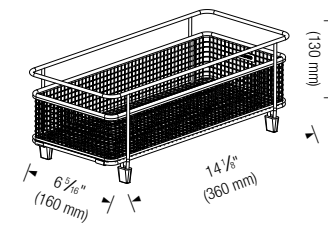

406340
Beech Cutting Board,
PRECIS™ W/
DRAINBOARD
\$ 180

406501
Maple Cutting Board
\$ 170

BLANCO Accessories

Accessory: Mesh Basket, Stainless Steel

MESH BASKETS

406461
Mesh Basket, Stainless Steel,
BLANCO PERFORMA™
CASCADE
\$ 138