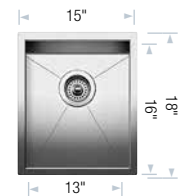

BLANCO PRECISION™ U 3/4

Sink Specifications

Undermount
Minimum Cabinet Size*
18" (455 mm)
Bowl Depth
10" (255 mm)
Cubed Weight
29 lb. (13 kg)

Model N°

400396

List Price

$ 1192

Optional Accessories

406465	Glass Cutting Board	$ 396
406462	Colander	$ 492
406450	Grid	$ 184
517666	CapFlow™	$ 32