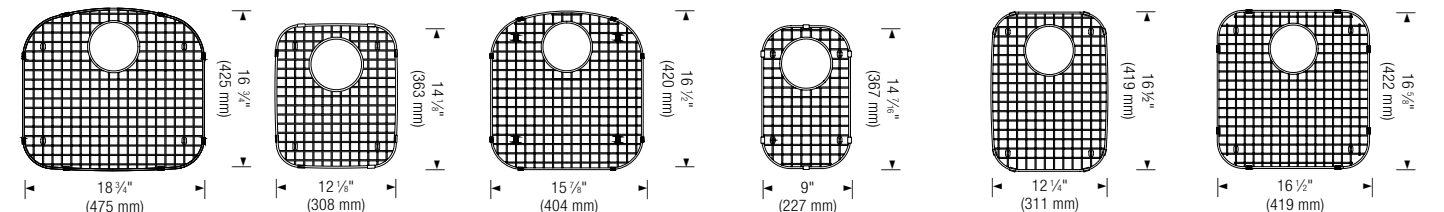

BLANCO SUPREME™, BLANCO WAVE™, BLANCO NIAGARA™

406485 $ 199 BLANCO WAVE™
406459 $ 132 BLANCO WAVE™
406488 $ 140 BLANCO WAVE™
406489 $ 120 BLANCO WAVE™
406487 $ 173 BLANCO SUPREME™
406494 $ 209 BLANCO SUPREME™