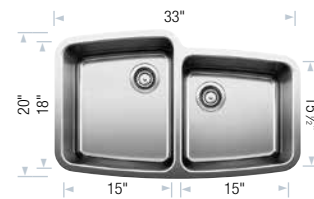

Sink Specifications

Undermount
Minimum Cabinet Size*
 36" (915 mm)
Bowl Depth
Main 10" (255 mm)
Secondary 9" (230 mm)
Cubed Weight
 60 lb. (27 kg)

Model N°

400480

List Price

\$ 1286

Optional Accessories

406480	Walnut Cutting Board (M)	\$ 314
406481	Walnut Cutting Board (S)	\$ 291
406441	Grid (LB)	\$ 173
517666	CapFlow™	\$ 32
230694	Magnetic Caddy	\$ 98