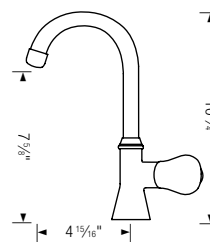

BLANCO BAR / PREP Selection Summary

Refer to individual collections for product details.