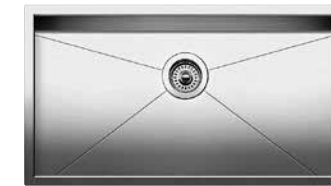

BLANCO PRECISION™ U
SUPER SINGLE