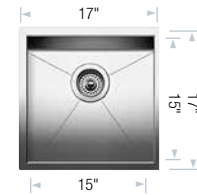

BLANCO PRECISION™ U BAR

Sink Specifications

Undermount
Minimum Cabinet Size*
21" (535 mm)
Bowl Depth
8" (205 mm)
Cubed Weight
23 lb. (10 kg)

Model N°

400303

List Price

$ 1184

Optional Accessories

406492	Grid	$ 188
517666	CapFlow™	$ 32