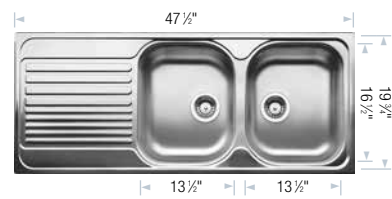

BLANCO TIPO™ 8S

Model 401654 shown above

Sink Specifications

Topmount
Minimum Cabinet Size*
33" (840 mm)
Bowl Depth
6 1/2" (165 mm)
Cubed Weight
42 lb. (19 kg)

Model N°

401653
RH Drainboard
(bowl on left)
401654
LH Drainboard
(bowl on right)

List Price

$ 740

Optional Accessories

517666 CapFlow™
230694 Magnetic Caddy

List Price

$ 32
$ 98