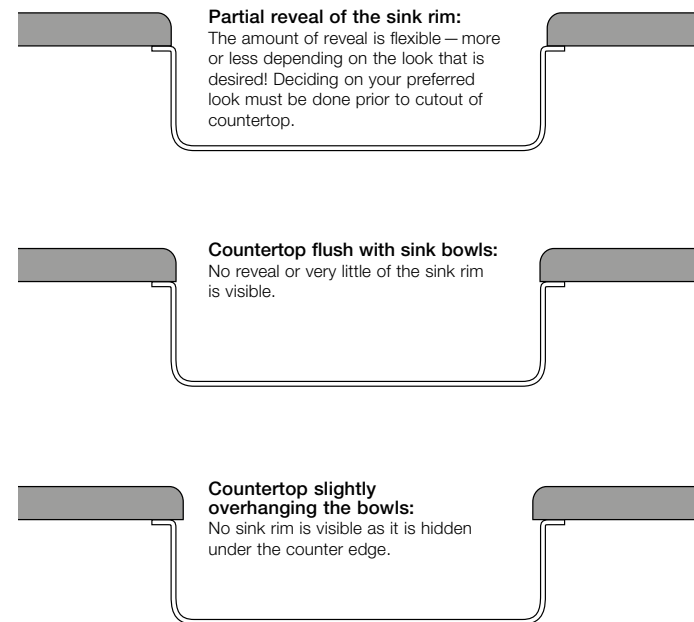

Selecting and installing a BLANCO sink and faucet

Considerations when undermounting a sink

Undermounted sinks bring a touch of refinement to any kitchen. A pleasure to own, especially at clean-up time, their design allows crumbs to be easily swept into the bowl. Truly a clean design.

Three undermount reveal options are possible depending on individual preference. These options apply to both stainless steel undermounts and SILGRANIT®. Note that BLANCO templates for most undermount sinks provide a 1/4 inch reveal around the bowl (i.e. only 1/4 inch of the sink rim is revealed). Check the instructions on the template that comes with your BLANCO sink to see the reveal measurement allotted by that template. Sink templates are supplied only as a guide. The physical use of the sink will ensure a more accurate cutout.

Finally, ensure that enough space is left behind the sink for any fixtures that may be required—including faucet and other accessories.

Undermount options: