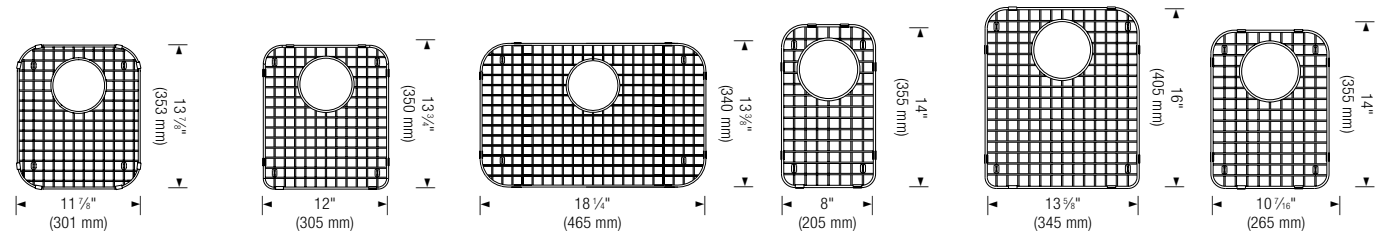

BLANCO VISION™

406466 $ 132 406396 $ 144 406378 $ 165 406392 $ 139 406393 $ 144 406395 $ 139