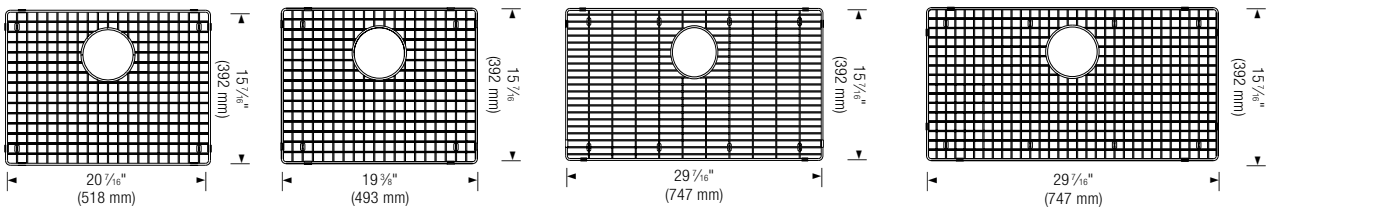

406455 $ 205 BLANCO PRECISION™
406460 $ 205 BLANCO PRECISION™
406347 $ 195 BLANCO QUATRUS™
406453 $ 282 BLANCO PRECISION™