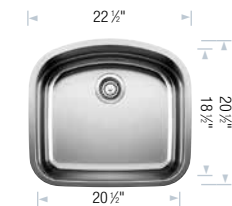

BLANCOWAVE™ U 1

Sink Specifications

Undermount
Minimum Cabinet Size*
24" (610 mm)
Bowl Depth
8" (205 mm)
Cubed Weight
50 lb. (23 kg)

Model N°

400717

List Price

$ 722

Optional Accessories

406485 Grid
517666 CapFlow™
230694 Magnetic Caddy

List Price

$ 199
$ 32
$ 98