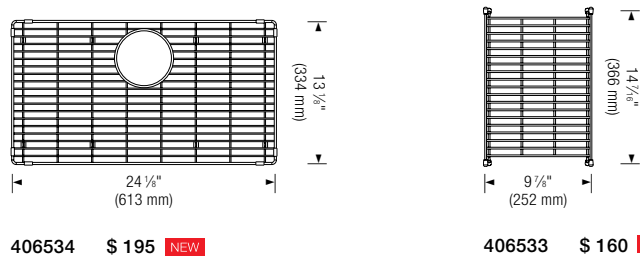

BLANCO PERFORMA™ SILGRANIT®

BLANCO PRECIS™ SILGRANIT®

BLANCO VIENNA™ SILGRANIT®

BLANCO CERANA™ FIRECLAY

BLANCO Accessories

Accessory: Maple Cutting Board

CUTTING BOARDS

406480
Walnut Cutting Board,
BLANCO PERFORMA™
Stainless Steel
\$ 314 (Medium)