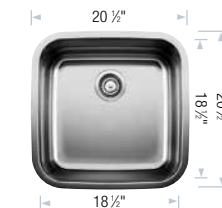

Sink Specifications

Undermount
Minimum Cabinet Size*
 24" (610 mm)
Bowl Depth
10" (255 mm)
Cubed Weight
 50 lb. (23 kg)

Model N°

400756

List Price

\$ 949

Optional Accessories

406470 Crockery Basket \$ 187
 406494 Grid \$ 209
 517666 CapFlow™ \$ 32
 230694 Magnetic Caddy \$ 98