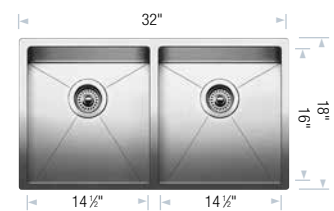

BLANCO RADIUS™ 10 U 2

Sink Specifications	Model N°	List Price	Optional Accessories	List Price
Undermount Minimum Cabinet Size* 36" (915 mm) Bowl Depth 10" (255 mm) Cubed Weight 47 lb. (21 kg)	400452	$ 2398	406465 Glass Cutting Board 406462 Colander 406454 Grid 517666 CapFlow™	$ 396 $ 492 $ 184 $ 32