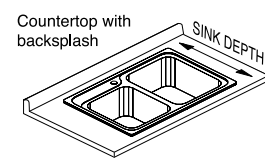

Diagram A
Measure from outside edges of cabinet for minimum cabinet size.

Diagram B

Diagram C

Selecting and installing a BLANCO sink and faucet

Choice of material

In choosing the material you should keep in mind that the kitchen sink is a heavy-duty utensil. It will show signs of wear after time but should be able to withstand the rigors of daily use for a very long time. Different materials will wear in different ways. BLANCO uses only premium materials and offers a lifetime limited warranty on all its kitchen sinks, regardless of the material. Accessories such as sink grids are ideal to protect the bottom surface of the sink. Owners should observe care instructions and use only recommended cleaning products.