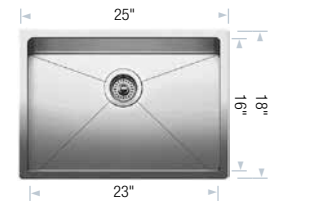

BLANCO QUATRUS™ R15 U 1 MEDIUM

Sink Specifications	Model N°	List Price	Optional Accessories	List Price
Undermount Minimum Cabinet Size* 27" (685 mm) Bowl Depth 9" (230 mm) Cubed Weight 43 lb. (19.5 kg)	401517	$ 828	406452 Grid 406345 Ash Cutting Board 406344 Workstation 517666 CapFlow™ 230694 Magnetic Caddy	$ 226 $ 273 $ 140 $ 32 $ 98