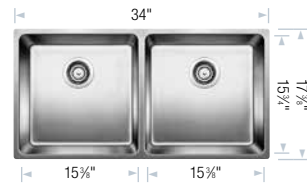

BLANCO ANDANO™ U 2

Sink Specifications

Undermount
Minimum Cabinet Size*
 36" (915 mm)
Bowl Depth
 7 1/2" (190 mm)
Cubed Weight
 34 lb. (15 kg)

Model N°
401334

List Price
\$ 1372

Optional Accessories

517666 CapFlow™
230694 Magnetic Caddy