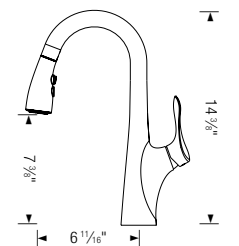

BLANCO ICE™

Pull-down, dual spray

- 160° swivel for optimal range of motion
- Insulated handspray with dual selectable spray patterns
- Patented jet regulator for reduced scaling and easy cleaning
- Flexible supply lines & 3/8" compression nut for easy installation
- Solid brass construction
- Ceramic disc cartridge
- 2.2 US GPM flow rate

MODEL N° / FINISH / LIST PRICE

401319
Chrome
$ 819

401320
Classic Steel
$ 1017

BLANCO ICE™ PANTRY

Solid spout, cold water only

- 360° swivel provides extended range
- Flexible supply lines & 3/8" compression nut for easy installation
- Solid brass construction
- Ceramic disc cartridge
- 2.2 US GPM flow rate

MODEL N° / FINISH / LIST PRICE

401458
Chrome
$ 311

401459
Classic Steel
$ 418

BLANCO NAPA™

Pull-down, dual spray

- 180° swivel provides extended range
- Colour-coded hot & cold supply lines
- Flexible supply lines & 3/8" compression nut for easy installation
- Insulated handspray with dual selectable spray patterns
- Solid brass construction
- Ceramic disc cartridge
- 2.2 US GPM flow rate

MODEL N° / FINISH / LIST PRICE

441506
Chrome
$ 711

441507
Stainless Finish
$ 822

SOAP DISPENSER

441755
Chrome
$ 180

441756
Stainless Finish
$ 196

Refer to page no.133 for BLANCO Soap Dispensers

BLANCO NAPA™ BAR / PREP

Pull-down, dual spray

- 180° swivel provides extended range
- Colour-coded hot & cold supply lines
- Flexible supply lines & 3/8" compression nut for easy installation
- Insulated handspray with dual selectable spray pattern
- Solid brass construction
- Ceramic disc cartridge
- 2.2 US GPM flow rate

MODEL N° / FINISH / LIST PRICE

441759
Chrome
$ 582

441760
Stainless Finish
$ 705