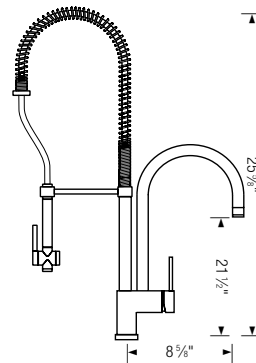

BLANCO GOURMET™

Solid spout, pressure spray

- Dual spouts with swivel greater than 180°
- Primary tap with hanging pressure sprayer
- Flexible supply lines & 3/8" compression nut for easy installation
- Solid brass construction
- Ceramic disc cartridge
- 2.2 US GPM flow rate

MODEL N° / FINISH / LIST PRICE

400522
Chrome
$ 1836

400523
Classic Steel
$ 2361

BLANCO SILHOUETTE™

Pull-out

- 160° swivel for optimal range of motion
- Single spray pattern faucet
- Premium insulated brass handspray
- Flexible supply lines & 3/8" compression nut for easy installation
- Solid brass construction
- Ceramic disc cartridge
- 2.2 US GPM flow rate

MODEL N° / FINISH / LIST PRICE

400548
Chrome
$ 1049

400549
Classic Steel
$ 1286

BLANCOCULINA™

Pull-down, dual spray

- 360° swivel provides extended range
- Magnetized handspray holder for ease of use
- Insulated handspray with dual selectable spray patterns
- Flexible spring allows easy range of motion
- Flexible supply lines & 3/8" compression nut for easy installation
- Solid brass construction
- Ceramic disc cartridge
- 2.2 US GPM flow rate

MODEL N° / FINISH / LIST PRICE

401221
Chrome
$ 1135

401222
Classic Steel
$ 1281

BLANCOCULINA™ MINI

Pull-down, dual spray

- 360° swivel provides extended range
- Magnetized handspray holder for ease of use
- Insulated handspray with dual selectable spray patterns
- Flexible spring allows easy range of motion
- Flexible supply lines & 3/8" compression nut for easy installation
- Solid brass construction
- Ceramic disc cartridge
- 2.2 US GPM flow rate

MODEL N° / FINISH / LIST PRICE

401567
Chrome
$ 803

401568
Classic Steel
$ 948