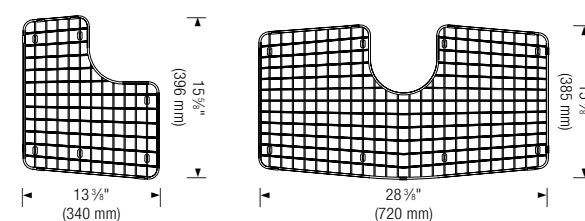

BLANCO PERFORMA™

406441 $ 173 406443 $ 282