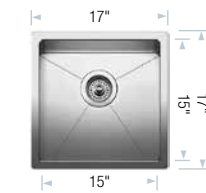

BLANCO QUATRUS™ R15 U BAR

Sink Specifications	Model N°	List Price	Optional Accessories	List Price
Undermount Minimum Cabinet Size* 21" (535 mm) Bowl Depth 8" (205 mm) Cubed Weight 60 lb. (27 kg)	401515	$ 746	406492 Grid 517666 CapFlow™	$ 188 $ 32