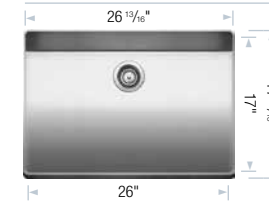

Elevated rim
Handcrafted precision

BLANCO ATTIKA™

Sink Specifications

Topmount
Minimum Cabinet Size*
 30" (760 mm)
Bowl Depth
 10" (255 mm)
Cubed Weight
 40 lb. (18 kg)

Model N°

401495

List Price

\$ 2542