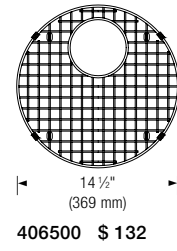

BLANCORONDO™