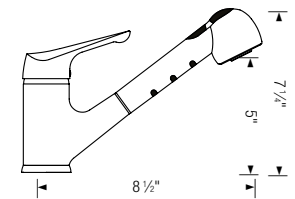

BLANCO HARMONY™

Pull-down

- 160° swivel provides extended range
- Single spray pattern faucet
- Premium insulated brass handspray
- Flexible supply lines & 3/8" compression nut for easy installation
- Solid brass construction
- Ceramic disc cartridge
- 2.2 US GPM flow rate

MODEL N° / FINISH / LIST PRICE

400518
Chrome
$ 683

400519
Classic Steel
$ 872

BLANCO HARMONY™ BAR / PREP

Solid spout

- 360° swivel provides extended range
- Flexible supply lines & 3/8" compression nut for easy installation
- Solid brass construction
- Ceramic disc cartridge
- 2.2 US GPM flow rate

MODEL N° / FINISH / LIST PRICE

400550
Chrome
$ 507

400551
Classic Steel
$ 693

BLANCO TORINO™

Pull-out, dual spray

- 120° swivel for optimal range of motion
- Insulated pull-out handspray with dual spray patterns
- 56" grey braided nylon spray hose
- Flexible supply lines & 3/8" compression nut for easy installation
- Solid brass construction
- Ceramic disc cartridge
- 1.5 US GPM flow rate

MODEL N° / FINISH / LIST PRICE

403300
Chrome
$ 436

403326
Café
$ 516

403301
Classic Steel
$ 615

401467
Cinder
$ 516

403325
Anthracite
$ 516

401213
Truffle
$ 516

BLANCO ABBY™

Pull-out, dual spray

- 120° swivel for optimal range of motion
- Insulated pull-out handspray with dual spray patterns
- Flexible supply lines & 3/8" compression nut for easy installation
- Solid brass construction
- Ceramic disc cartridge
- 2.2 US GPM flow rate

MODEL N° / FINISH / LIST PRICE

401468
Chrome
$ 289

401469
Classic Steel
$ 400