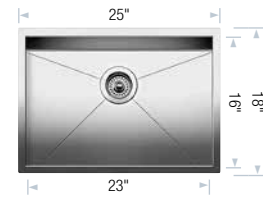

BLANCO PRECISION™ Undermount

BLANCO PRECISION™ U LARGE

Sink Specifications

Undermount
Minimum Cabinet Size*
27" (685 mm)
Bowl Depth
10" (255 mm)
Cubed Weight
35 lb. (16 kg)

Model N°

400471

List Price

$ 1296

Optional Accessories

406465	Glass Cutting Board	$ 396
406462	Colander	$ 492
406452	Grid	$ 226
517666	CapFlow™	$ 32