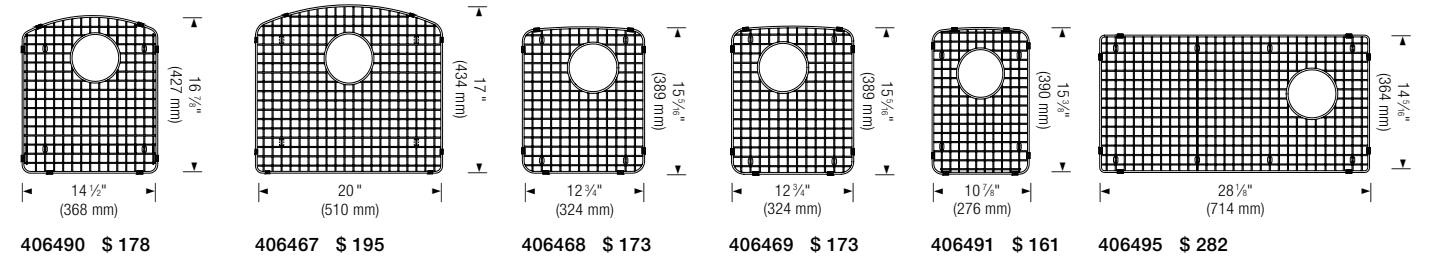

BLANCORONDO™

BLANCO Accessories

BLANCO DIAMOND™ SILGRANIT®