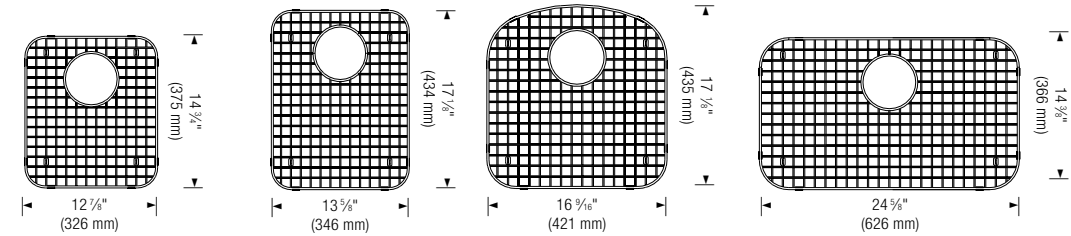

BLANCO Accessories

BLANCO STELLAR®

406496 $ 173 406497 $ 178 406498 $ 142 406499 $ 247