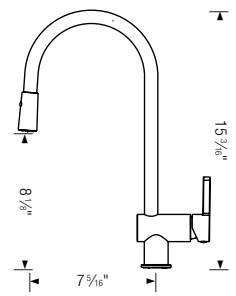

MODEL N° / FINISH / LIST PRICE

401460
Chrome
\$ 452

401461
Classic Steel
\$ 573

401462
Chrome/ Anthracite
\$ 505

401463
Chrome/ Café
\$ 505

BLANCO ICE™

Pull-down, dual spray

- 160° swivel for optimal range of motion
- Insulated handspray with dual selectable spray patterns
- Patented jet regulator for reduced scaling and easy cleaning
- Flexible supply lines & 3/8" compression nut for easy installation
- Solid brass construction
- Ceramic disc cartridge
- 2.2 US GPM flow rate