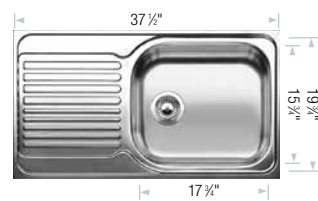

BLANCO TIPO™ Topmount

BLANCO TIPO™ XL 6S

Model 400794 shown above

Sink Specifications

Topmount
Minimum Cabinet Size*
24" (610 mm)
Bowl Depth
7 1/4" (185 mm)
Cubed Weight
40 lb. (18 kg)

Model N°

400795
RH Drainboard
(bowl on left)
400794
LH Drainboard
(bowl on right)

List Price

$ 574

Optional Accessories

517666 CapFlow™
230694 Magnetic Caddy

List Price

$ 32
$ 98