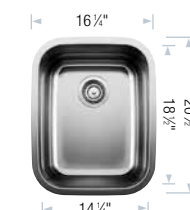

List Price

BLANCO SUPREME™ U 1