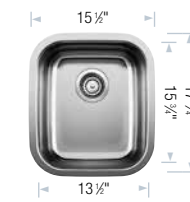

List Price

BLANCO SUPREME™ U ¾