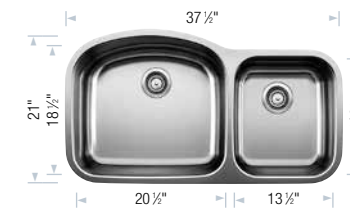

BLANCOWAVE™ Undermount

BLANCOWAVE™ U 1¾

Sink Specifications

Undermount
Minimum Cabinet Size*
39" (991 mm)
Bowl Depth
Main 10" (255 mm)
Secondary 7" (178 mm)
Cubed Weight
72 lb. (33 kg)

Model N°

400722

List Price

$ 1787

Optional Accessories

406485 Grid (LB)
406459 Grid (SB)
517666 CapFlow™
230694 Magnetic Caddy

List Price

$ 199
$ 132
$ 32
$ 98