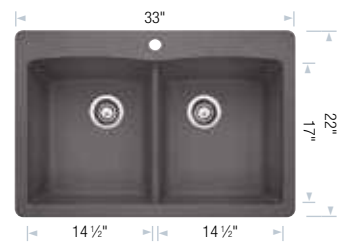

BLANCO DIAMOND™ Topmount

BLANCO DIAMOND™ 210

Sink Specifications	Model N°	Sink Colour	List Price	Optional Accessories	List Price
Topmount	400056	Anthracite	$ 938	406468 Grid (LH)	$ 173
Minimum Cabinet Size*	400365	Café	$ 938	406469 Grid (RH)	$ 173
36" (915 mm)	401406	Cinder	$ 938	517666 CapFlow™	$ 32
Bowl Depth	401661 NEW	Metallic Gray	$ 938		
9 1/2" (240 mm)	401152	Truffle	$ 938		
Cubed Weight	400055	White	$ 938		
64 lb. (29 kg)					

Note: 4 additional knock-out holes for accessories