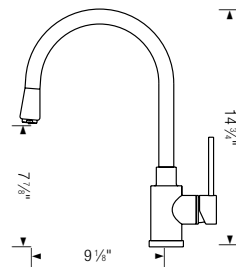

BLANCO HARMONY™

Pull-down

- 160° swivel provides extended range
- Single spray pattern faucet
- Premium insulated brass handspray
- Flexible supply lines & 3/8" compression nut for easy installation
- Solid brass construction
- Ceramic disc cartridge
- 2.2 US GPM flow rate

MODEL N° / FINISH / LIST PRICE

400518
Chrome
$ 683

400519
Classic Steel
$ 872

BLANCO HARMONY™ BAR / PREP

Solid spout

- 360° swivel provides extended range
- Flexible supply lines & 3/8" compression nut for easy installation
- Solid brass construction
- Ceramic disc cartridge
- 2.2 US GPM flow rate

MODEL N° / FINISH / LIST PRICE

400550
Chrome
$ 507

400551
Classic Steel
$ 693

BLANCO TORINO™

Pull-out, dual spray

- 120° swivel for optimal range of motion
- Insulated pull-out handspray with dual spray patterns
- 56" grey braided nylon spray hose
- Flexible supply lines & 3/8" compression nut for easy installation
- Solid brass construction
- Ceramic disc cartridge
- 1.5 US GPM flow rate

MODEL N° / FINISH / LIST PRICE

403300
Chrome
$ 436

403326
Café
$ 516

403301
Classic Steel
$ 615

401467
Cinder
$ 516

403325
Anthracite
$ 516

401213
Truffle
$ 516

BLANCO ABBY™

Pull-out, dual spray

- 120° swivel for optimal range of motion
- Insulated pull-out handspray with dual spray patterns
- Flexible supply lines & 3/8" compression nut for easy installation
- Solid brass construction
- Ceramic disc cartridge
- 2.2 US GPM flow rate

MODEL N° / FINISH / LIST PRICE

401468
Chrome
$ 289

401469
Classic Steel
$ 400