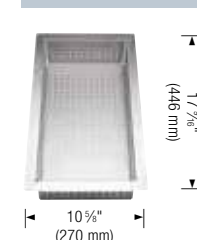

COLANDERS

406462
Colander, Stainless Steel
$ 492