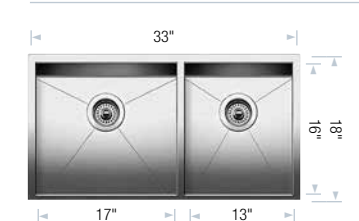

BLANCO PRECISION™ U 1 3/4

Sink Specifications

Undermount

Minimum Cabinet Size*
36" (915 mm)

Bowl Depth
10" (255 mm)

Cubed Weight
58 lb. (26 kg)

Model N°

400473

List Price

$ 1897

Optional Accessories

406465 Glass Cutting Board $ 396
406462 Colander $ 492
406451 Grid (LB) $ 205
406450 Grid (SB) $ 184
517666 CapFlow™ $ 32

List Price

* Depending on cabinet construction, a different cabinet size may be required. Consult the cabinet manufacturer. See page 152 for important installation information.

* Depending on cabinet construction, a different cabinet size may be required. Consult the cabinet manufacturer. See page 152 for important installation information.