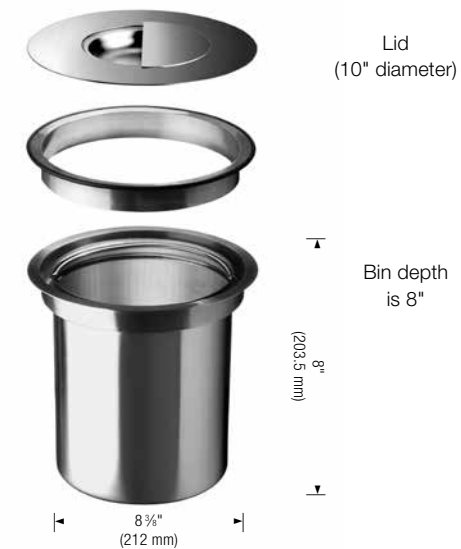

Can be installed as topmount or inset