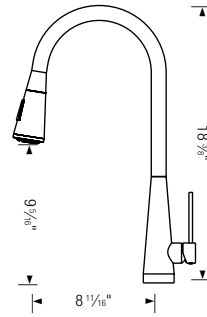

BLANCO ICE™

Pull-down, dual spray

- 160° swivel for optimal range of motion
- Insulated handspray with dual selectable spray patterns
- Patented jet regulator for reduced scaling and easy cleaning
- Flexible supply lines & 3/8" compression nut for easy installation
- Solid brass construction
- Ceramic disc cartridge
- 2.2 US GPM flow rate

MODEL N° / FINISH / LIST PRICE

401319
Chrome
$ 819

401320
Classic Steel
$ 1017

BLANCO ICE™ PANTRY

Solid spout, cold water only

- 360° swivel provides extended range
- Flexible supply lines & 3/8" compression nut for easy installation
- Solid brass construction
- Ceramic disc cartridge
- 2.2 US GPM flow rate

MODEL N° / FINISH / LIST PRICE

401458
Chrome
$ 311

401459
Classic Steel
$ 418

BLANCO NAPA™

Pull-down, dual spray

- 180° swivel provides extended range
- Colour-coded hot & cold supply lines
- Flexible supply lines & 3/8" compression nut for easy installation
- Insulated handspray with dual selectable spray patterns
- Solid brass construction
- Ceramic disc cartridge
- 2.2 US GPM flow rate

MODEL N° / FINISH / LIST PRICE

441506
Chrome
$ 711

441507
Stainless Finish
$ 822

SOAP DISPENSER

441755
Chrome
$ 180

441756
Stainless Finish
$ 196

Refer to page no.133 for BLANCO Soap Dispensers

BLANCO NAPA™ BAR / PREP

Pull-down, dual spray

- 180° swivel provides extended range
- Colour-coded hot & cold supply lines
- Flexible supply lines & 3/8" compression nut for easy installation
- Insulated handspray with dual selectable spray pattern
- Solid brass construction
- Ceramic disc cartridge
- 2.2 US GPM flow rate

MODEL N° / FINISH / LIST PRICE

441759
Chrome
$ 582

441760
Stainless Finish
$ 705