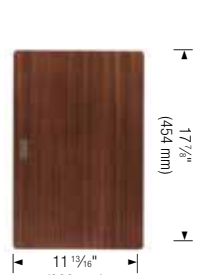

406380
Walnut Cutting Board,
BLANCO ATTIKA™
$ 278