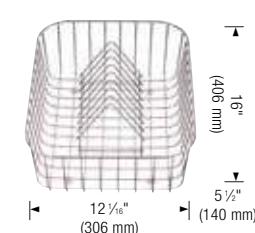

CROCKERY BASKET

406470
Crockery Basket, Stainless Steel
$ 187