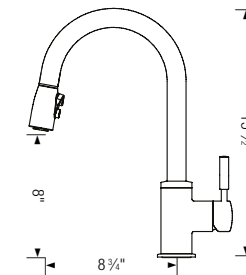

BLANCO DIVA™

Pull-down, dual spray

- 360° swivel provides extended range
- Insulated handspray with dual selectable spray patterns
- Flexible spring provides optimal range of motion
- Patented jet regulator for reduced scaling and easy cleaning
- Flexible supply lines & 3/8" compression nut for easy installation
- Solid brass construction
- Ceramic disc cartridge
- 2.2 US GPM flow rate

CHROME/ CLASSIC STEEL FINISH

400546
Chrome
$ 803

400547
Classic Steel
$ 1026

BLANCO MAESTRO™ II

Pull-down, dual spray

- 360° swivel provides extended range
- Insulated handspray with dual selectable spray patterns
- Flexible spring provides optimal range of motion
- Flexible supply lines & 3/8" compression nut for easy installation
- Solid brass construction
- Ceramic disc cartridge
- 2.2 US GPM flow rate

MODEL N° / FINISH / LIST PRICE

403319
Chrome
$ 703

403320
Classic Steel
$ 921

403330
Chrome/ Anthracite
$ 797

401466
Chrome/ Cinder
$ 797

403331
Chrome/ Truffle
$ 797

BLANCO SONOMA™

Pull-down, dual spray

- 180° swivel for optimal range of motion
- Flexible supply lines & 3/8" compression nut for easy installation
- Insulated handspray with dual selectable spray patterns
- Solid brass construction
- Ceramic disc cartridge
- 2.2 US GPM flow rate
  (optional 1.5 GPM flow reducer included)

MODEL N° / FINISH / LIST PRICE

401569
Chrome
$ 438

401570
Stainless Finish
$ 546

SOAP DISPENSER

441757
Chrome
$ 149

441758
Stainless Finish
$ 173

Refer to page no.133 for BLANCO Soap Dispensers

BLANCO RITA™

Pull-down, dual spray

- 160° swivel for optimal range of motion
- Insulated handspray with dual selectable spray patterns
- Flexible supply lines & 3/8" compression nut for easy installation
- Solid brass construction
- Ceramic disc cartridge
- 2.2 US GPM flow rate