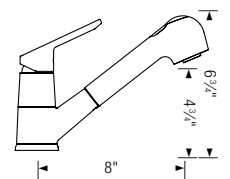

BLANCO HARMONY™

Pull-down

- 160° swivel provides extended range
- Single spray pattern faucet
- Premium insulated brass handspray
- Flexible supply lines & 3/8" compression nut for easy installation
- Solid brass construction
- Ceramic disc cartridge
- 2.2 US GPM flow rate

MODEL N° / FINISH / LIST PRICE

400518
Chrome
$ 683

400519
Classic Steel
$ 872

BLANCO HARMONY™ BAR / PREP

Solid spout

- 360° swivel provides extended range
- Flexible supply lines & 3/8" compression nut for easy installation
- Solid brass construction
- Ceramic disc cartridge
- 2.2 US GPM flow rate

MODEL N° / FINISH / LIST PRICE

400550
Chrome
$ 507

400551
Classic Steel
$ 693

BLANCO TORINO™

Pull-out, dual spray

- 120° swivel for optimal range of motion
- Insulated pull-out handspray with dual spray patterns
- 56" grey braided nylon spray hose
- Flexible supply lines & 3/8" compression nut for easy installation
- Solid brass construction
- Ceramic disc cartridge
- 1.5 US GPM flow rate

MODEL N° / FINISH / LIST PRICE

403300
Chrome
$ 436

403326
Café
$ 516

403301
Classic Steel
$ 615

401467
Cinder
$ 516

403325
Anthracite
$ 516

401213
Truffle
$ 516

BLANCO ABBY™

Pull-out, dual spray

- 120° swivel for optimal range of motion
- Insulated pull-out handspray with dual spray patterns
- Flexible supply lines & 3/8" compression nut for easy installation
- Solid brass construction
- Ceramic disc cartridge
- 2.2 US GPM flow rate

MODEL N° / FINISH / LIST PRICE

401468
Chrome
$ 289

401469
Classic Steel
$ 400