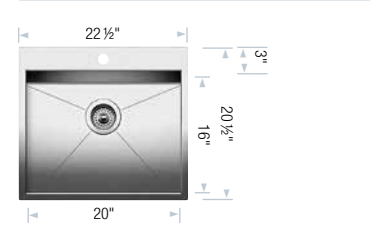

BLANCO PRECISION™ MicroEdge® SINGLE LE

Sink Specifications

MicroEdge® Topmount

Minimum Cabinet Size*
24" (610 mm)

Bowl Depth
10" (255 mm)

Cubed Weight
44 lb. (20 kg)

Model N°

400380

List Price

$ 1760

Optional Accessories

406465 Glass Cutting Board $ 396
406462 Colander $ 492
406460 Grid $ 205
517666 CapFlow™ $ 32

List Price