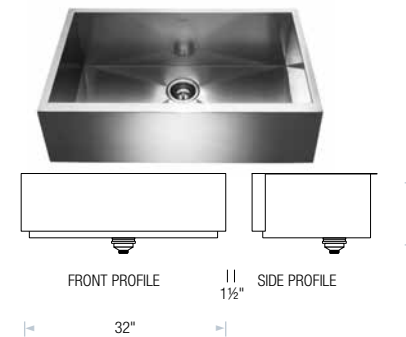

* Depending on cabinet construction, a different cabinet size may be required. Consult the cabinet manufacturer. See page 152 for important installation information.

* Depending on cabinet construction, a different cabinet size may be required. Consult the cabinet manufacturer. See page 152 for important installation information.