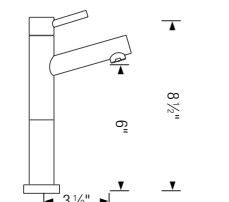

MODEL N° / FINISH / LIST PRICE

	400505 Chrome \$ 276		400524 Classic Steel \$ 351
---	-----------------------------------	---	--

BLANCO DIVA™

Pull-down, dual spray

- 360° swivel provides extended range
- Insulated handspray with dual selectable spray patterns
- Flexible spring provides optimal range of motion
- Patented jet regulator for reduced scaling and easy cleaning
- Flexible supply lines & 3/8" compression nut for easy installation
- Solid brass construction
- Ceramic disc cartridge
- 2.2 US GPM flow rate