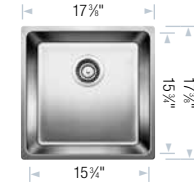

BLANCO ANDANO™ Undermount

BLANCO ANDANO™ U SMALL SINGLE

Sink Specifications

Undermount
Minimum Cabinet Size*
21" (535 mm)
Bowl Depth
7 1/2" (190 mm)
Cubed Weight
19 lb. (8.5 kg)

Model N°
401331

List Price
$ 638

Optional Accessories

517666 CapFlow™
230694 Magnetic Caddy

List Price
$ 32
$ 98