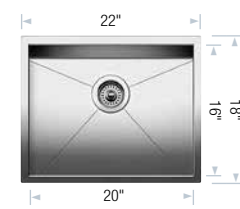

List Price

BLANCO QUATRUS™ Undermount

BLANCO QUATRUS™ U 1