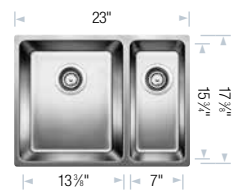

BLANCO ANDANO™ U 1 1/2

Sink Specifications

Undermount
Minimum Cabinet Size*
27" (685 mm)
Bowl Depth
Main 7 1/2" (190 mm)
Secondary 5" (127 mm)
Cubed Weight
23 lb. (10.5 kg)

Model N°
401333

List Price
$ 1158

Optional Accessories

517666 CapFlow™
230694 Magnetic Caddy

List Price
$ 32
$ 98