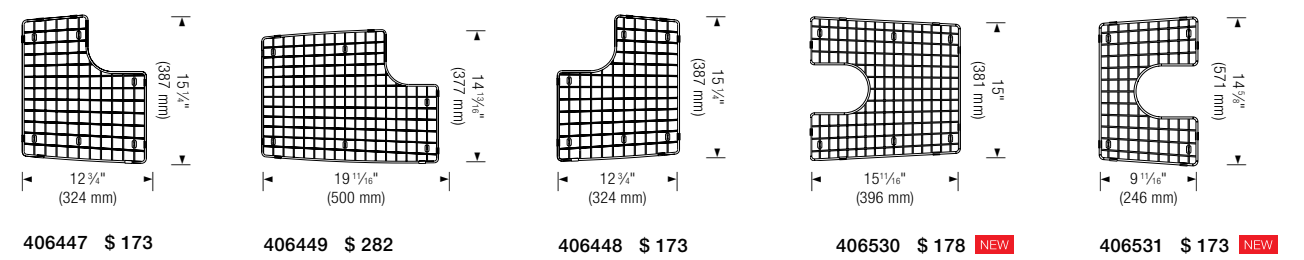

BLANCO PERFORMA™ SILGRANIT®

BLANCO PRECIS™ SILGRANIT®

BLANCO VIENNA™ SILGRANIT®

BLANCO CERANA™ FIRECLAY

BLANCO Accessories

Accessory: Maple Cutting Board

CUTTING BOARDS

406480
Walnut Cutting Board,
BLANCO PERFORMA™
Stainless Steel
\$ 314 (Medium)