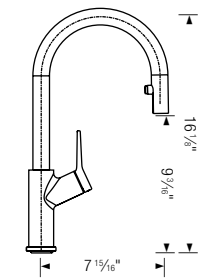

BLANCO URBENA™ NEW

Pull-down, dual spray

- 190° swivel for optimal range of motion
- Insulated handspray with dual selectable spray patterns
- Flexible supply lines & 3/8" compression nut for easy installation
- Solid brass construction
- Ceramic disc cartridge
- 2.2 US GPM flow rate

reddot award 2015
winner

MODEL N° / FINISH / LIST PRICE

	403731 Chrome/ Anthracite $ 585
	403732 Chrome/ Café $ 585
	403729 Chrome $ 560
	403734 Chrome/ Cinder $ 585
	403730 Stainless Finish $ 670
	403736 Chrome/ Metallic Gray $ 585
	403735 Chrome/ Truffle $ 585
	403737 Chrome/ Biscuit $ 585
	403738 Chrome/ White $ 585

BLANCO POSH™

Pull-out, dual spray NEW (DUAL SPRAY FUNCTION)

- 160° swivel for optimal range of motion
- Insulated handspray with dual selectable spray patterns
- Flexible supply lines & 3/8" compression nut for easy installation
- Solid brass construction
- Ceramic disc cartridge
- 2.2 US GPM flow rate

MODEL N° / FINISH / LIST PRICE

	403830 Chrome/ Anthracite $ 530
	403831 Chrome/ Café $ 530
	403826 Chrome $ 515
	403832 Chrome/ Cinder $ 530
	403827 Classic Steel $ 572
	403842 Chrome/ Metallic Gray $ 530
	403840 Chrome/ Truffle $ 530
	403844 Chrome/ Biscuit $ 530
	403846 Chrome/ White $ 530