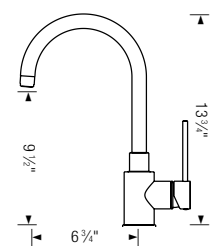

BLANCO HARMONY™

Pull-down

- 160° swivel provides extended range
- Single spray pattern faucet
- Premium insulated brass handspray
- Flexible supply lines & 3/8" compression nut for easy installation
- Solid brass construction
- Ceramic disc cartridge
- 2.2 US GPM flow rate

MODEL N° / FINISH / LIST PRICE

400518
Chrome
$ 683

400519
Classic Steel
$ 872

BLANCO HARMONY™ BAR / PREP

Solid spout

- 360° swivel provides extended range
- Flexible supply lines & 3/8" compression nut for easy installation
- Solid brass construction
- Ceramic disc cartridge
- 2.2 US GPM flow rate

MODEL N° / FINISH / LIST PRICE

400550
Chrome
$ 507

400551
Classic Steel
$ 693

BLANCO TORINO™

Pull-out, dual spray

- 120° swivel for optimal range of motion
- Insulated pull-out handspray with dual spray patterns
- 56" grey braided nylon spray hose
- Flexible supply lines & 3/8" compression nut for easy installation
- Solid brass construction
- Ceramic disc cartridge
- 1.5 US GPM flow rate

MODEL N° / FINISH / LIST PRICE

403300
Chrome
$ 436

403326
Café
$ 516

403301
Classic Steel
$ 615

401467
Cinder
$ 516

403325
Anthracite
$ 516

401213
Truffle
$ 516

BLANCO ABBY™

Pull-out, dual spray

- 120° swivel for optimal range of motion
- Insulated pull-out handspray with dual spray patterns
- Flexible supply lines & 3/8" compression nut for easy installation
- Solid brass construction
- Ceramic disc cartridge
- 2.2 US GPM flow rate

MODEL N° / FINISH / LIST PRICE

401468
Chrome
$ 289

401469
Classic Steel
$ 400