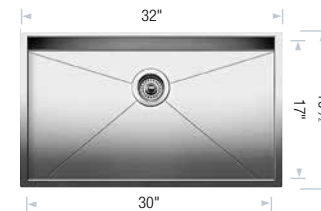

BLANCO PRECISION™ U SUPER SINGLE APRON

Sink Specifications

Undermount
Minimum Cabinet Size*
36" (915 mm)
Bowl Depth
10" (255 mm)
Cubed Weight
52 lb. (24 kg)

Model N°

400191

List Price

$ 3294

Optional Accessories

406493	Grid	$ 282
517666	CapFlow™	$ 32