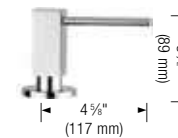

BLANCO SONOMA™ Soap Dispenser

Soap Dispenser Description	Model N°	Soap Dispenser Finish	List Price
• Solid brass construction • Refillable from above the deck • Suitable for liquid dish or hand soap* • 12.5 fl oz. (370 ml) capacity bottle • Limited Lifetime Warranty	441757	Chrome	$ 149
	441758	Stainless Finish	$ 173