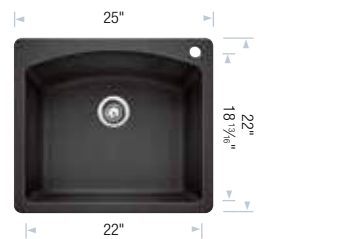

BLANCO DIAMOND™ 1

Sink Specifications	Model N°	Sink Colour	List Price	Optional Accessories	List Price
Topmount	400064	Anthracite	$ 778	406470 Crockery Basket	$ 187
Minimum Cabinet Size*	400368	Café	$ 778	406467 Grid	$ 195
27" (685 mm)	401408	Cinder	$ 778	517666 CapFlow™	$ 32
Bowl Depth	401154	Truffle	$ 778		
10" (255 mm)	400063	White	$ 778		
Cubed Weight					
59 lb. (27 kg)					

Note: 1 additional knock-out hole for accessory