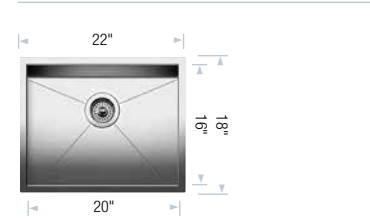

406465 Glass Cutting Board \$ 396
406462 Colander \$ 492
406460 Grid \$ 205
517666 CapFlow™ \$ 32

List Price

BLANCO PRECISION™ MicroEdge® SINGLE

Sink Specifications

MicroEdge® Topmount

Minimum Cabinet Size*
24" (610 mm)