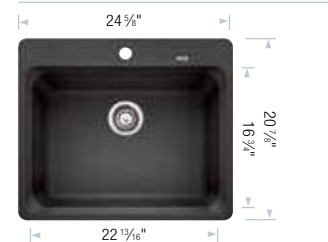

BLANCO VISION™ 1

Sink Specifications	Model N°	Sink Colour	List Price	Optional Accessories	List Price
Topmount	400174	Anthracite	$ 744	406378 Grid	$ 165
Minimum Cabinet Size*	400364	Café	$ 744	517666 CapFlow™	$ 32
27" (685 mm)	401401	Cinder	$ 744		
Bowl Depth	401671	Metallic Gray	$ 744		
8" (205 mm)	401147	Truffle	$ 744		
Cubed Weight	401823 NEW	Biscuit	$ 744		
42 lb. (19 kg)					

Note: 4 additional knock-out holes for accessories