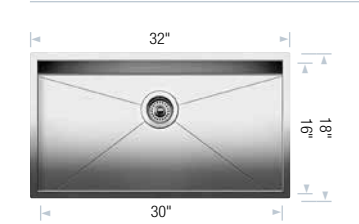

BLANCO PRECISION™ U SUPER SINGLE

Sink Specifications

Undermount

Minimum Cabinet Size*
36" (915 mm)

Bowl Depth
10" (255 mm)

Cubed Weight
58 lb. (26 kg)

Model N°

400472

List Price

$ 1399

Optional Accessories

406465 Glass Cutting Board $ 396
406462 Colander $ 492
406453 Grid $ 282
517666 CapFlow™ $ 32

List Price