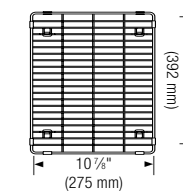

406346
Elevated Grid,
Stainless Steel
$ 170