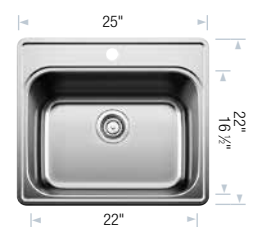

BLANCO ESSENTIAL™ LAUNDRY SINK

Sink Specifications	Model N°	List Price	Optional Accessories	List Price
Topmount Minimum Cabinet Size* 27" (685 mm) Bowl Depth 12" (305 mm) Cubed Weight 41 lb. (18 kg)	401201 1 Hole 401203 3 Holes (8" centre) 401204 4 Holes 401202 3 Holes (4" centre)	$ 870	517666 CapFlow™ 230694 Magnetic Caddy	$ 32 $ 98

Note: 20 gauge stainless steel