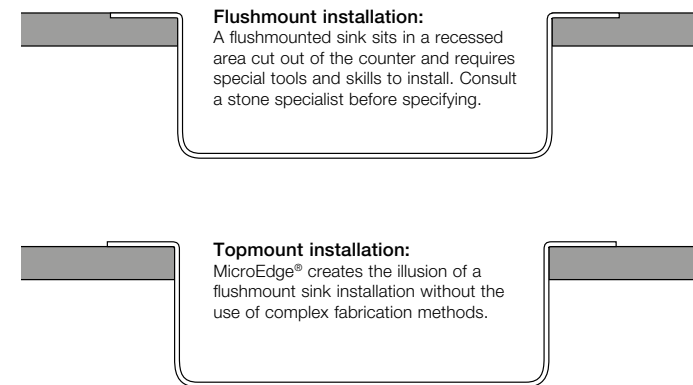

Considerations when installing a MicroEdge® sink

The understated beauty and sleek elegance of a flushmount look offers refined sophistication to any kitchen décor. While true flushmount installation requires expensive and challenging counter cutting techniques as well as experienced and highly skilled installers to achieve an exacting flushmount result, MicroEdge® overcomes these risks, creating the perfect edge. MicroEdge® sinks also offer unprecedented versatility. They can be installed flushmounted to the counter if preferred and where experienced installers are available, or can sit on top of the counter similar to a traditional topmount style. A topmount installation allows the sink to be installed on virtually any countertop material and with none of the risks of flushmount fabrication efforts. From granite and quartz to laminates and many other materials, the MicroEdge® is simple to install.

MicroEdge® options: