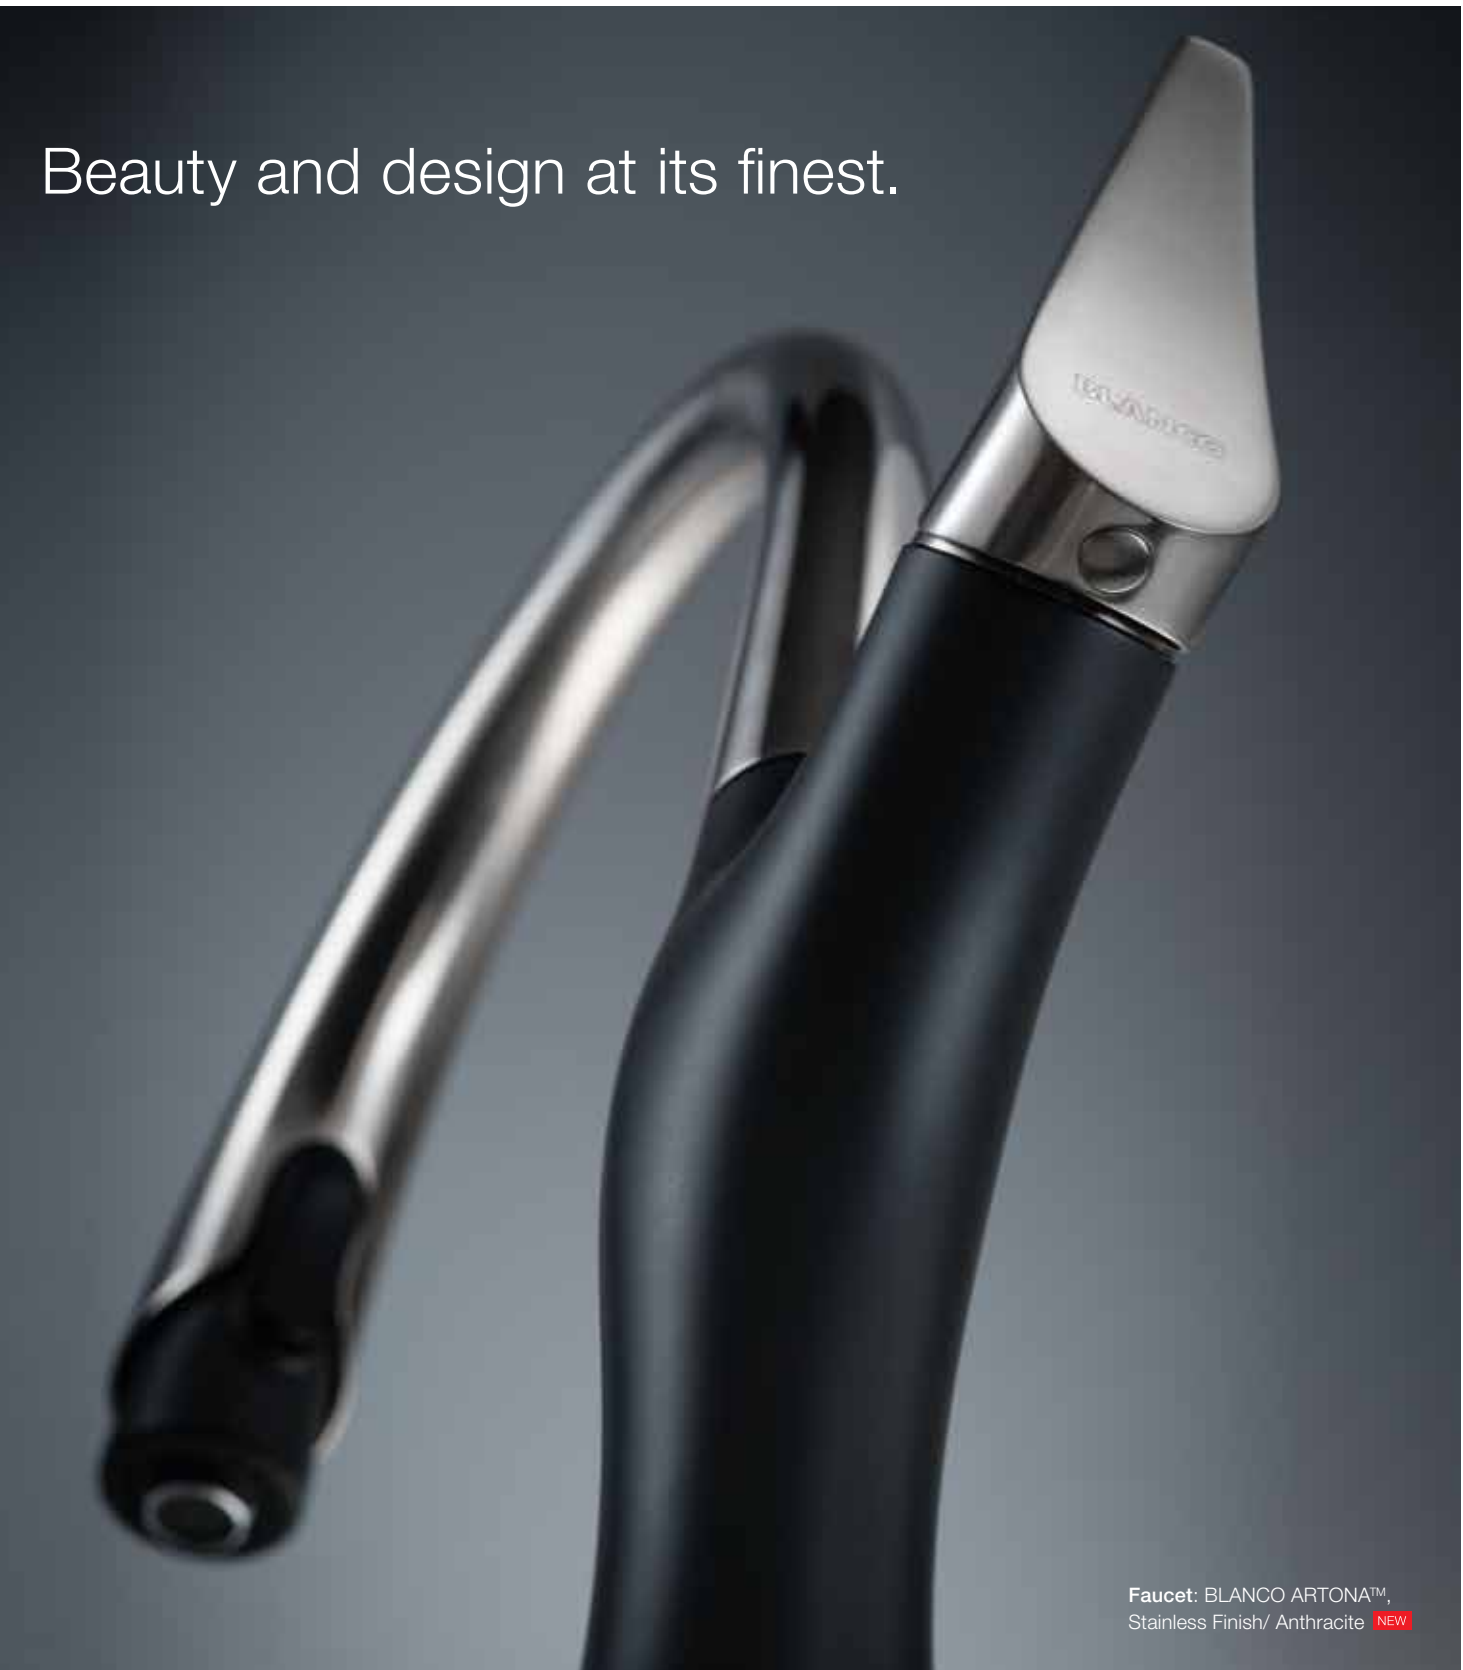

BLANCO Faucets

Envy. Desire. Experience it all.

Beauty and design at its finest.

Faucet: BLANCO ARTONA™, Stainless Finish/ Anthracite **NEW**