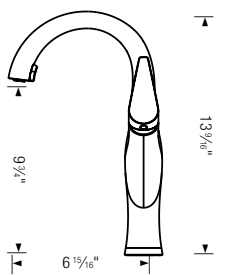

BLANCO ARTONA™ NEW SPRING 2016

Pull-down, dual spray

- 180° swivel for optimal range of motion
- Insulated handspray with dual selectable spray patterns
- Flexible supply lines & 3/8" compression nut for easy installation
- Solid brass construction
- Ceramic disc cartridge
- 2.2 US GPM flow rate

BLANCO ARTONA™ NEW SPRING 2016

BAR / PREP

Pull-down

- 180° swivel for optimal range of motion
- Flexible supply lines & 3/8" compression nut for easy installation
- Hidden pull-down sprayhead
- Solid brass construction
- Ceramic disc cartridge
- 2.2 US GPM flow rate

MODEL N° / FINISH / LIST PRICE

SOAP DISPENSER

MODEL N° / FINISH / LIST PRICE

442043
Stainless Finish/ Truffle
$ 645

442044
Stainless Finish/ White
$ 645

* Available in seven Dual Finish choices
Refer to page no.132 for BLANCO Soap Dispensers