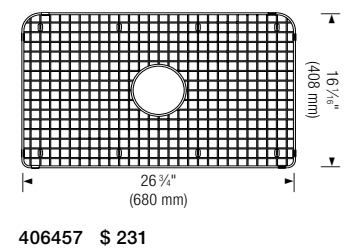

BLANCO PERFORMA™ SILGRANIT®

BLANCO PRECIS™ SILGRANIT®

BLANCO VIENNA™ SILGRANIT®

BLANCO CERANA™ FIRECLAY

BLANCO Accessories

Accessory: Maple Cutting Board

CUTTING BOARDS

406480
Walnut Cutting Board,
BLANCO PERFORMA™
Stainless Steel
\$ 314 (Medium)