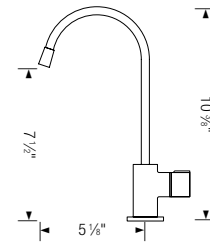

MODEL N° / FINISH / LIST PRICE

401655
Chrome
\$ 185

401656
Stainless Finish
\$ 232

BLANCO FLORA™ PANTRY

Solid spout, cold water only

- 360° swivel provides extended range
- Slim body design
- Simple round water control handle can be placed to the right, left or centre of body when installed
- Solid brass construction
- Ceramic disc valve
- 2.2 US GPM flow rate