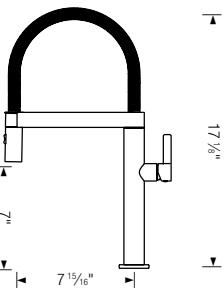

BLANCO GOURMET™

Solid spout, pressure spray

- Dual spouts with swivel greater than 180°
- Primary tap with hanging pressure sprayer
- Flexible supply lines & 3/8" compression nut for easy installation
- Solid brass construction
- Ceramic disc cartridge
- 2.2 US GPM flow rate

MODEL N° / FINISH / LIST PRICE

400522
Chrome
$ 1836

400523
Classic Steel
$ 2361

BLANCO SILHOUETTE™

Pull-out

- 160° swivel for optimal range of motion
- Single spray pattern faucet
- Premium insulated brass handspray
- Flexible supply lines & 3/8" compression nut for easy installation
- Solid brass construction
- Ceramic disc cartridge
- 2.2 US GPM flow rate

MODEL N° / FINISH / LIST PRICE

400548
Chrome
$ 1049

400549
Classic Steel
$ 1286

BLANCOCULINA™

Pull-down, dual spray

- 360° swivel provides extended range
- Magnetized handspray holder for ease of use
- Insulated handspray with dual selectable spray patterns
- Flexible spring allows easy range of motion
- Flexible supply lines & 3/8" compression nut for easy installation
- Solid brass construction
- Ceramic disc cartridge
- 2.2 US GPM flow rate

MODEL N° / FINISH / LIST PRICE

401221
Chrome
$ 1135

401222
Classic Steel
$ 1281

BLANCOCULINA™ MINI

Pull-down, dual spray

- 360° swivel provides extended range
- Magnetized handspray holder for ease of use
- Insulated handspray with dual selectable spray patterns
- Flexible spring allows easy range of motion
- Flexible supply lines & 3/8" compression nut for easy installation
- Solid brass construction
- Ceramic disc cartridge
- 2.2 US GPM flow rate

MODEL N° / FINISH / LIST PRICE

401567
Chrome
$ 803

401568
Classic Steel
$ 948