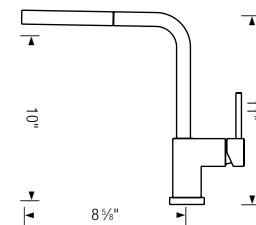

BLANCO GOURMET™

Solid spout, pressure spray

- Dual spouts with swivel greater than 180°
- Primary tap with hanging pressure sprayer
- Flexible supply lines & 3/8" compression nut for easy installation
- Solid brass construction
- Ceramic disc cartridge
- 2.2 US GPM flow rate

MODEL N° / FINISH / LIST PRICE

400522
Chrome
$ 1836

400523
Classic Steel
$ 2361

BLANCO SILHOUETTE™

Pull-out

- 160° swivel for optimal range of motion
- Single spray pattern faucet
- Premium insulated brass handspray
- Flexible supply lines & 3/8" compression nut for easy installation
- Solid brass construction
- Ceramic disc cartridge
- 2.2 US GPM flow rate

MODEL N° / FINISH / LIST PRICE

400548
Chrome
$ 1049

400549
Classic Steel
$ 1286

BLANCOCULINA™

Pull-down, dual spray

- 360° swivel provides extended range
- Magnetized handspray holder for ease of use
- Insulated handspray with dual selectable spray patterns
- Flexible spring allows easy range of motion
- Flexible supply lines & 3/8" compression nut for easy installation
- Solid brass construction
- Ceramic disc cartridge
- 2.2 US GPM flow rate

MODEL N° / FINISH / LIST PRICE

401221
Chrome
$ 1135

401222
Classic Steel
$ 1281

BLANCOCULINA™ MINI

Pull-down, dual spray

- 360° swivel provides extended range
- Magnetized handspray holder for ease of use
- Insulated handspray with dual selectable spray patterns
- Flexible spring allows easy range of motion
- Flexible supply lines & 3/8" compression nut for easy installation
- Solid brass construction
- Ceramic disc cartridge
- 2.2 US GPM flow rate

MODEL N° / FINISH / LIST PRICE

401567
Chrome
$ 803

401568
Classic Steel
$ 948