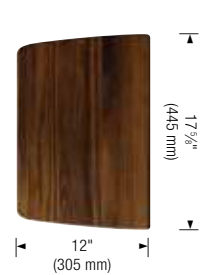

BLANCO PERFORMA™ SILGRANIT®

BLANCO PRECIS™ SILGRANIT®

BLANCO VIENNA™ SILGRANIT®

BLANCO CERANA™ FIRECLAY

BLANCO Accessories

Accessory: Maple Cutting Board

CUTTING BOARDS

406480
Walnut Cutting Board,
BLANCO PERFORMA™
Stainless Steel
\$ 314 (Medium)