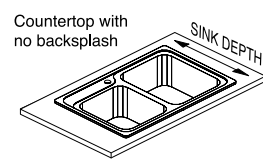

Diagram A
Measure from outside edges of cabinet for minimum cabinet size.

Diagram B

Diagram C

Selecting and installing a BLANCO sink and faucet

Choice of material

In choosing the material you should keep in mind that the kitchen sink is a heavy-duty utensil. It will show signs of wear after time but should be able to withstand the rigors of daily use for a very long time. Different materials will wear in different ways. BLANCO uses only premium materials and offers a lifetime limited warranty on all its kitchen sinks, regardless of the material. Accessories such as sink grids are ideal to protect the bottom surface of the sink. Owners should observe care instructions and use only recommended cleaning products.