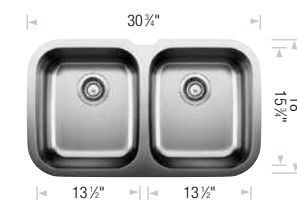

BLANCO NIAGARA™ U 2