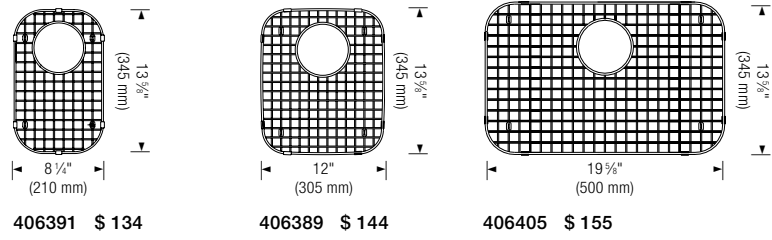

BLANCO Accessories

BLANCO ESSENTIAL™