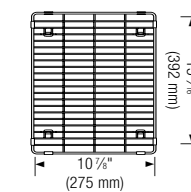

406346
Elevated Grid,
Stainless Steel
$ 170