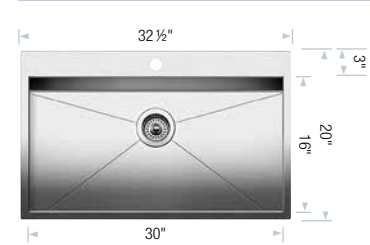

BLANCO PRECISION™ MicroEdge® SUPER SINGLE LE

Sink Specifications

MicroEdge® Topmount

Minimum Cabinet Size*
36" (915 mm)

Bowl Depth
10" (255 mm)

Cubed Weight
61 lb. (28 kg)

Model N°

400381