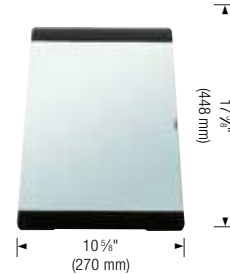

406465
Glass Cutting Board
$ 396