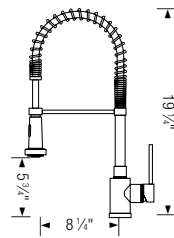

BLANCO DIVA™

Pull-down, dual spray

- 360° swivel provides extended range
- Insulated handspray with dual selectable spray patterns
- Flexible spring provides optimal range of motion
- Patented jet regulator for reduced scaling and easy cleaning
- Flexible supply lines & 3/8" compression nut for easy installation
- Solid brass construction
- Ceramic disc cartridge
- 2.2 US GPM flow rate

CHROME/ CLASSIC STEEL FINISH

400546
Chrome
$ 803

400547
Classic Steel
$ 1026

BLANCO MAESTRO™ II

Pull-down, dual spray

- 360° swivel provides extended range
- Insulated handspray with dual selectable spray patterns
- Flexible spring provides optimal range of motion
- Flexible supply lines & 3/8" compression nut for easy installation
- Solid brass construction
- Ceramic disc cartridge
- 2.2 US GPM flow rate

MODEL N° / FINISH / LIST PRICE

403319
Chrome
$ 703

403320
Classic Steel
$ 921

403330
Chrome/ Anthracite
$ 797

401466
Chrome/ Cinder
$ 797

403331
Chrome/ Truffle
$ 797

BLANCO SONOMA™

Pull-down, dual spray

- 180° swivel for optimal range of motion
- Flexible supply lines & 3/8" compression nut for easy installation
- Insulated handspray with dual selectable spray patterns
- Solid brass construction
- Ceramic disc cartridge
- 2.2 US GPM flow rate
  (optional 1.5 GPM flow reducer included)

MODEL N° / FINISH / LIST PRICE

401569
Chrome
$ 438

401570
Stainless Finish
$ 546

SOAP DISPENSER

441757
Chrome
$ 149

441758
Stainless Finish
$ 173

Refer to page no.133 for BLANCO Soap Dispensers

BLANCO RITA™

Pull-down, dual spray

- 160° swivel for optimal range of motion
- Insulated handspray with dual selectable spray patterns
- Flexible supply lines & 3/8" compression nut for easy installation
- Solid brass construction
- Ceramic disc cartridge
- 2.2 US GPM flow rate