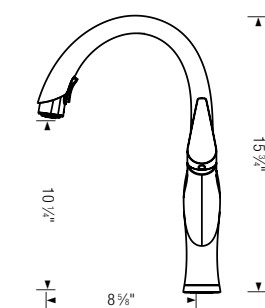

BLANCO ARTONA™ NEW SPRING 2016

Pull-down, dual spray

- 180° swivel for optimal range of motion
- Insulated handspray with dual selectable spray patterns
- Flexible supply lines & 3/8" compression nut for easy installation
- Solid brass construction
- Ceramic disc cartridge
- 2.2 US GPM flow rate

BLANCO ARTONA™ NEW SPRING 2016

BAR / PREP

Pull-down

- 180° swivel for optimal range of motion
- Flexible supply lines & 3/8" compression nut for easy installation
- Hidden pull-down sprayhead
- Solid brass construction
- Ceramic disc cartridge
- 2.2 US GPM flow rate

MODEL N° / FINISH / LIST PRICE

SOAP DISPENSER

MODEL N° / FINISH / LIST PRICE

442043
Stainless Finish/ Truffle
$ 645

442044
Stainless Finish/ White
$ 645

* Available in seven Dual Finish choices
Refer to page no.132 for BLANCO Soap Dispensers