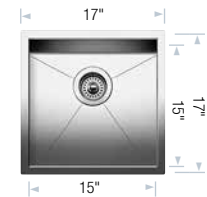

List Price

BLANCO QUATRUS™ U BAR