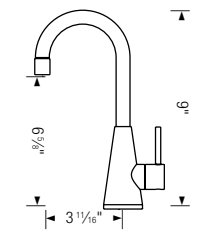

BLANCO ICE™

Pull-down, dual spray

- 160° swivel for optimal range of motion
- Insulated handspray with dual selectable spray patterns
- Patented jet regulator for reduced scaling and easy cleaning
- Flexible supply lines & 3/8" compression nut for easy installation
- Solid brass construction
- Ceramic disc cartridge
- 2.2 US GPM flow rate

MODEL N° / FINISH / LIST PRICE

401319
Chrome
$ 819

401320
Classic Steel
$ 1017

BLANCO ICE™ PANTRY

Solid spout, cold water only

- 360° swivel provides extended range
- Flexible supply lines & 3/8" compression nut for easy installation
- Solid brass construction
- Ceramic disc cartridge
- 2.2 US GPM flow rate

MODEL N° / FINISH / LIST PRICE

401458
Chrome
$ 311

401459
Classic Steel
$ 418

BLANCO NAPA™

Pull-down, dual spray

- 180° swivel provides extended range
- Colour-coded hot & cold supply lines
- Flexible supply lines & 3/8" compression nut for easy installation
- Insulated handspray with dual selectable spray patterns
- Solid brass construction
- Ceramic disc cartridge
- 2.2 US GPM flow rate

MODEL N° / FINISH / LIST PRICE

441506
Chrome
$ 711

441507
Stainless Finish
$ 822

SOAP DISPENSER

441755
Chrome
$ 180

441756
Stainless Finish
$ 196

Refer to page no.133 for BLANCO Soap Dispensers

BLANCO NAPA™ BAR / PREP

Pull-down, dual spray

- 180° swivel provides extended range
- Colour-coded hot & cold supply lines
- Flexible supply lines & 3/8" compression nut for easy installation
- Insulated handspray with dual selectable spray pattern
- Solid brass construction
- Ceramic disc cartridge
- 2.2 US GPM flow rate

MODEL N° / FINISH / LIST PRICE

441759
Chrome
$ 582

441760
Stainless Finish
$ 705