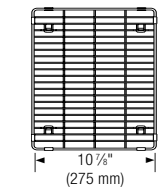

ELEVATED GRID

Model N°	List Price
406346	$ 170