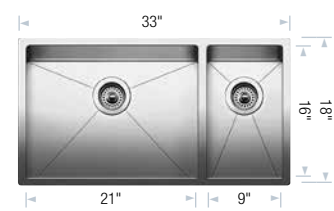

BLANCO RADIUS™ 10 U 1½

Sink Specifications	Model N°	List Price	Optional Accessories	List Price
Undermount Minimum Cabinet Size* 36" (915 mm) Bowl Depth Main 10" (255 mm) Secondary 8" (205 mm) Cubed Weight 50 lb. (23 kg)	400454	$ 2497	406465 Glass Cutting Board 406462 Colander 406455 Grid (LB) 406456 Grid (SB) 517666 CapFlow™	$ 396 $ 492 $ 205 $ 163 $ 32