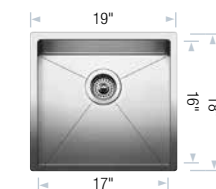

BLANCO RADIUS™ 10 U

Sink Specifications	Model N°	List Price	Optional Accessories	List Price
Undermount Minimum Cabinet Size* 21" (530 mm) Bowl Depth 10" (255 mm) Cubed Weight 32 lb. (15 kg)	400450	$ 1468	406465 Glass Cutting Board 406462 Colander 406451 Grid 517666 CapFlow™	$ 396 $ 492 $ 205 $ 32