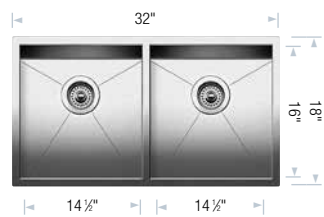

List Price

BLANCO QUATRUS™ U 2