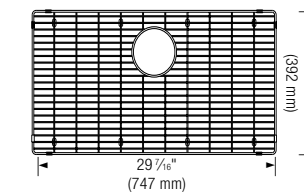

406347
Super Single Grid,
Stainless Steel
$ 195

* Depending on cabinet construction, a different cabinet size may be required. Consult the cabinet manufacturer. See page 152 for important installation information.

* Depending on cabinet construction, a different cabinet size may be required. Consult the cabinet manufacturer. See page 152 for important installation information.