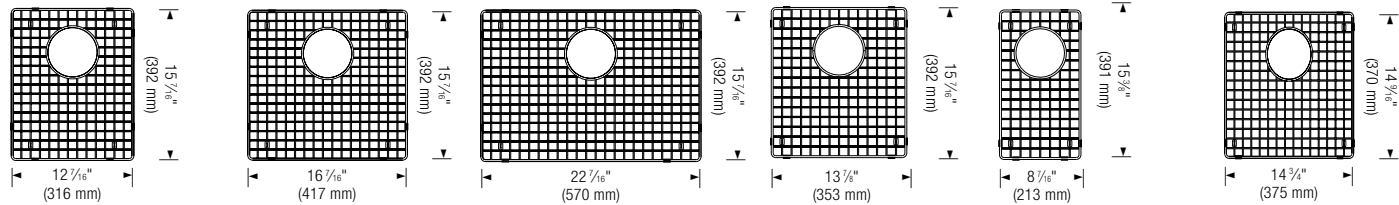

	Model N°	List Price
Inset Topmount	406463	\$ 579
	406464	\$ 579

Grids

- Stainless steel construction
- Designed to fit individual BLANCO sinks
- Rubber feet feature

BLANCO ATTIKA™

406386 \$ 258

BLANCO PRECISION™, BLANCO QUATRUS™, BLANCO RADIUS™ 10