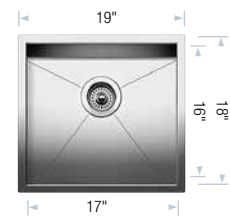

BLANCO PRECISION™ U 1

Sink Specifications

Undermount
Minimum Cabinet Size*
21" (530 mm)
Bowl Depth
10" (255 mm)
Cubed Weight
32 lb. (15 kg)

Model N°

400397

List Price

$ 1247

Optional Accessories

406465	Glass Cutting Board	$ 396
406462	Colander	$ 492
406451	Grid	$ 205
517666	CapFlow™	$ 32