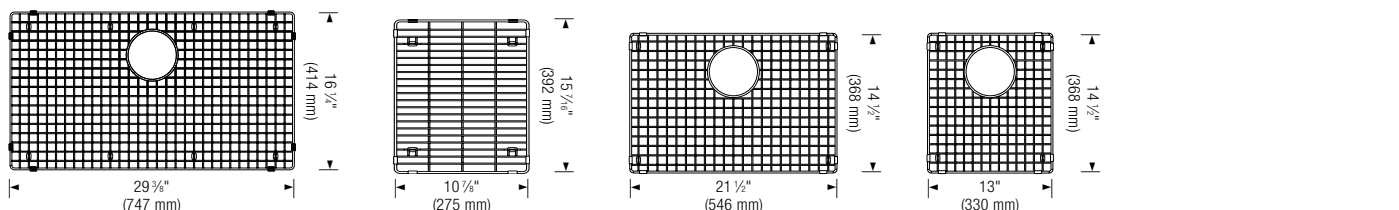

406493 $ 282 BLANCO PRECISION™
406346 $ 170 BLANCO QUATRUS™
406348 $ 160 BLANCO QUATRUS™
406349 $ 150 BLANCO QUATRUS™