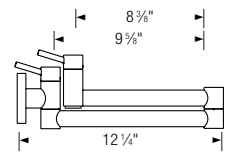

BLANCO Beverage Faucets' Summary

Refer to individual collections for product details.

MODEL N° / FINISH / LIST PRICE

BLANCO ALTA™ MINI

400505
Chrome
$ 276
*Refer to page no. 121 for more details

400524
Classic Steel
$ 351
*Refer to page no. 121 for more details

BLANCO SOLA™

401655
Chrome
$ 185
*Refer to page no.128 for more details

401656
Stainless Finish
$ 232
*Refer to page no.128 for more details

BLANCO ICE™ PANTRY

401458
Chrome
$ 311
*Refer to page no. 124 for more details

401459
Classic Steel
$ 418
*Refer to page no. 124 for more details

BLANCO FLORA™ PANTRY

403314
Chrome
$ 132
*Refer to page no.128 for more details

403315
Classic Steel
$ 174
*Refer to page no.128 for more details

BLANCO CANTATA™ POT FILLER

Wall mount, cold water pot filler

- Articulated arm extends 20" and swivels 180°
- Dual shut-off valves
- Neatly folds against the wall to the right or left when not in use
- Tapered, threaded nipple 1/2" outer diameter required (Not included)
- Can be installed at desired height
- Solid brass construction
- Ceramic disc cartridge
- 2.2 US GPM flow rate

MODEL N° / FINISH / LIST PRICE

400525
Chrome
$ 888

400526
Classic Steel
$ 1070