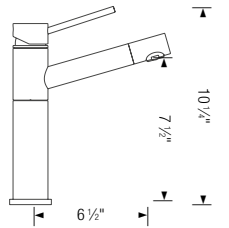

BLANCO ALTA™ BAR / PREP

Solid Spout

- 360° swivel provides extended operational range
- Single lever handle
- Flexible supply lines & 3/8" compression nut for easy installation
- Solid brass construction
- Ceramic disc cartridge
- 2.2 US GPM flow rate