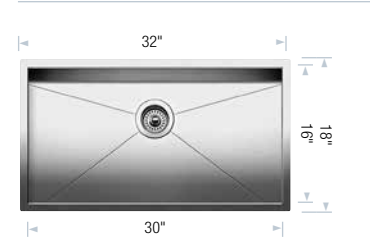

BLANCO PRECISION™ MicroEdge® SUPER SINGLE

Sink Specifications

MicroEdge® Topmount

Minimum Cabinet Size*
36" (915 mm)

Bowl Depth
10" (255 mm)

Cubed Weight
61 lb. (28 kg)

Model N°

400387

List Price

$ 1873

Optional Accessories

406465 Glass Cutting Board $ 396
406462 Colander $ 492
406453 Grid $ 282
517666 CapFlow™ $ 32

List Price