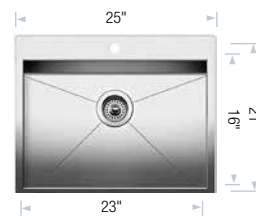

BLANCO QUATRUS™ DROP IN 1.0

Sink Specifications

Topmount
Minimum Cabinet Size*
27" (685 mm)
Bowl Depth
8" (205 mm)
Cubed Weight
43 lb. (19.5 kg)

Model N°

401644
1 Hole
401645
3 Holes

List Price

$ 587

Optional Accessories

406348 Grid
517666 CapFlow™
230694 Magnetic Caddy

List Price

$ 160 NEW
$ 32
$ 98