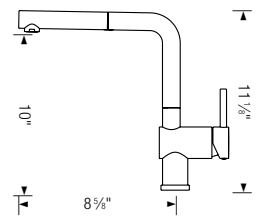

BLANCO URBENA™ NEW

Pull-down, dual spray

- 190° swivel for optimal range of motion
- Insulated handspray with dual selectable spray patterns
- Flexible supply lines & 3/8" compression nut for easy installation
- Solid brass construction
- Ceramic disc cartridge
- 2.2 US GPM flow rate

reddot award 2015
winner

MODEL N° / FINISH / LIST PRICE

	403731 Chrome/ Anthracite $ 585
	403732 Chrome/ Café $ 585
	403729 Chrome $ 560
	403734 Chrome/ Cinder $ 585
	403730 Stainless Finish $ 670
	403736 Chrome/ Metallic Gray $ 585
	403735 Chrome/ Truffle $ 585
	403737 Chrome/ Biscuit $ 585
	403738 Chrome/ White $ 585

BLANCO POSH™

Pull-out, dual spray NEW (DUAL SPRAY FUNCTION)

- 160° swivel for optimal range of motion
- Insulated handspray with dual selectable spray patterns
- Flexible supply lines & 3/8" compression nut for easy installation
- Solid brass construction
- Ceramic disc cartridge
- 2.2 US GPM flow rate

MODEL N° / FINISH / LIST PRICE

	403830 Chrome/ Anthracite $ 530
	403831 Chrome/ Café $ 530
	403826 Chrome $ 515
	403832 Chrome/ Cinder $ 530
	403827 Classic Steel $ 572
	403842 Chrome/ Metallic Gray $ 530
	403840 Chrome/ Truffle $ 530
	403844 Chrome/ Biscuit $ 530
	403846 Chrome/ White $ 530