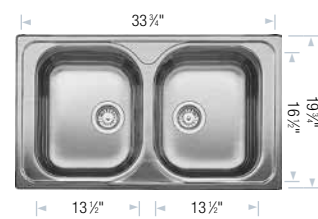

BLANCO TIPO™ 8

Sink Specifications

Topmount
Minimum Cabinet Size*
36" (915 mm)
Bowl Depth
6 1/2" (165 mm)
Cubed Weight
34 lb. (15 kg)

Model N°

401652

List Price

$ 584

Optional Accessories

517666 CapFlow™
230694 Magnetic Caddy

List Price

$ 32
$ 98