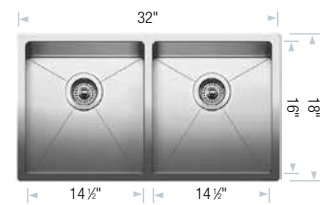

BLANCO QUATRUS™ R15 U 2

Sink Specifications	Model N°	List Price	Optional Accessories	List Price
Undermount Minimum Cabinet Size* 36" (915 mm) Bowl Depth 9" (230 mm) Cubed Weight 55 lb. (25 kg)	401519	$ 1298	406454 Grid 406345 Ash Cutting Board 406344 Workstation 517666 CapFlow™ 230694 Magnetic Caddy	$ 184 $ 273 $ 140 $ 32 $ 98