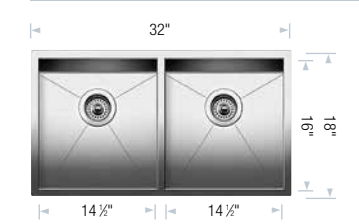

BLANCO PRECISION™ Undermount

BLANCO PRECISION™ U 2

Sink Specifications

Undermount

Minimum Cabinet Size*
36" (915 mm)

Bowl Depth
10" (255 mm)

Cubed Weight
58 lb. (26 kg)

Model N°

400399

List Price

$ 1831

Optional Accessories

406465 Glass Cutting Board $ 396
406462 Colander $ 492
406454 Grid $ 184
517666 CapFlow™ $ 32

List Price