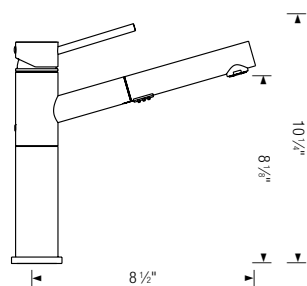

MODEL N° / FINISH / LIST PRICE

		401451 Anthracite $ 708		401315 Chrome/ Anthracite $ 667
		401452 Café $ 708		401316 Chrome/ Café $ 667
		401456 Cinder $ 708		401450 Chrome/ Cinder $ 667
		403810 NEW Metallic Gray $ 708		403805 NEW Chrome/ Metallic Gray $ 667
		401453 Truffle $ 708		401327 Chrome/ Truffle $ 667
		403811 NEW Biscuit $ 708		403806 NEW Chrome/ Biscuit $ 667
		401454 White $ 708		403809 NEW Chrome/ White $ 667