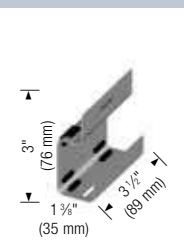

MAGNETIC CADDY

230694
Magnetic Caddy, Stainless Steel
$ 98

For Stainless Steel sinks