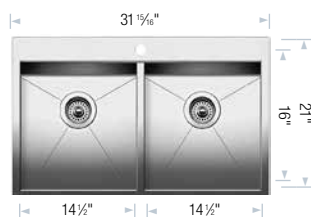

BLANCO QUATRUS™ DROP IN 2.0

Sink Specifications

Topmount
Minimum Cabinet Size*
33" (840 mm)
Bowl Depth
8" (205 mm)
Cubed Weight
61 lb. (28 kg)

Model N°

401646
1 Hole
401647
3 Holes

List Price

$ 731

Optional Accessories

406349 Grid
517666 CapFlow™
230694 Magnetic Caddy

List Price

$ 150 NEW
$ 32
$ 98