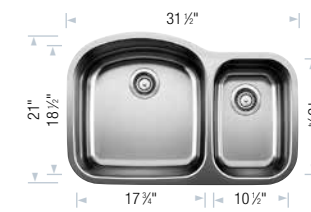

BLANCOWAVE™ PLUS U

Sink Specifications

Undermount
Minimum Cabinet Size*
36" (915 mm)
Bowl Depth
Main 8" (205 mm)
Secondary 7" (178 mm)
Main 10" (255 mm)
Secondary 7" (178 mm)
Cubed Weight
72 lb. (33 kg)

Model N°

400739

400740

List Price

$ 1253

$ 1618

Optional Accessories

406488 Grid (LB)
406489 Grid (SB)
517666 CapFlow™
230694 Magnetic Caddy

List Price

$ 140
$ 120
$ 32
$ 98