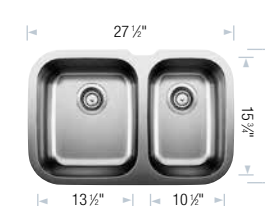

List Price

BLANCO NIAGARA™ U 1½