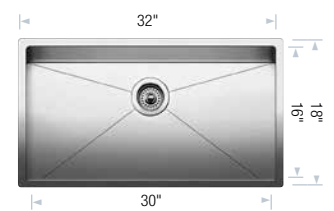

BLANCO RADIUS™ 10 U SUPER SINGLE

Sink Specifications	Model N°	List Price	Optional Accessories	List Price
Undermount Minimum Cabinet Size* 36" (915 mm) Bowl Depth 10" (255 mm) Cubed Weight 50 lb. (23 kg)	400469	$ 1598	406465 Glass Cutting Board 406462 Colander 406453 Grid 517666 CapFlow™	$ 396 $ 492 $ 282 $ 32