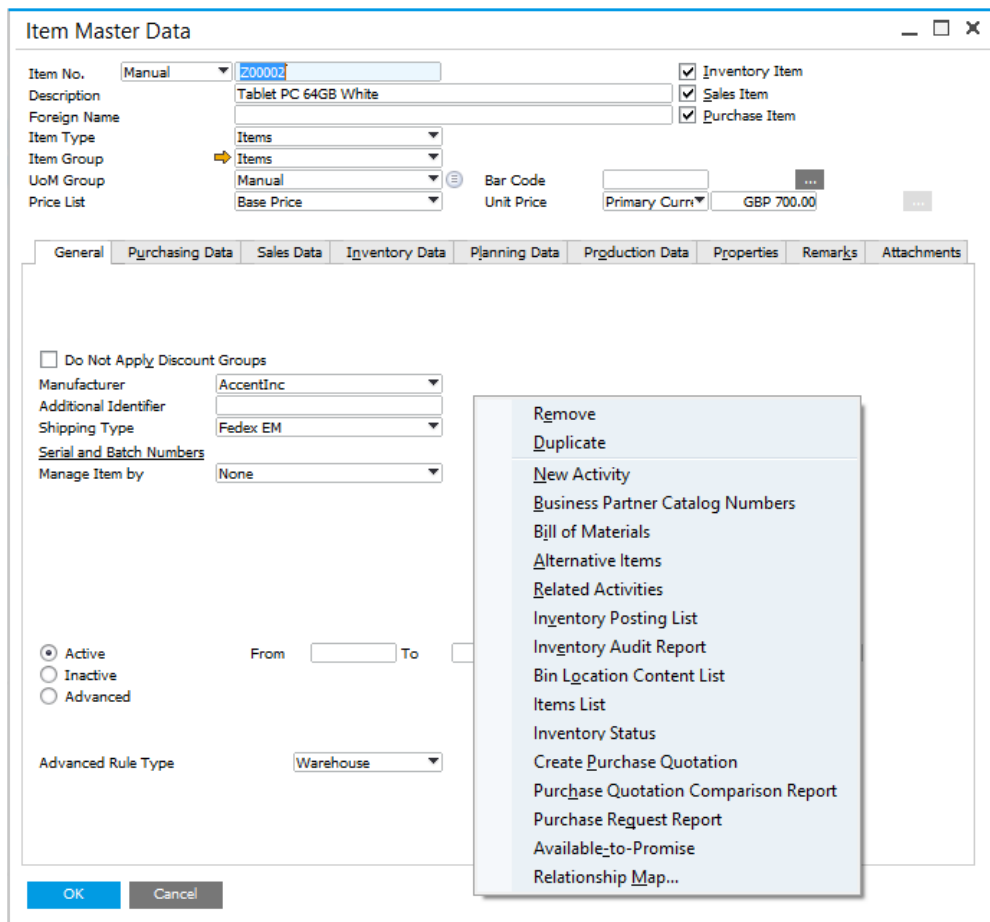

Need Context? Go To Menu

Published on November 27, 2016

ari schapira | [Follow](#)
Director Product Management at SAP

20

2

24

In business as in life, everything is connected. Every item, customer, warehouse or invoice are connected to many other pieces – not all of them stand out in the given window. SAP Business One brings this context closer to you. In each and every window you can open the context menu, or the “Go To” menu from the menu bar, and find only the relevant options related to the displayed record.

For example if you open the context menu while looking at certain item you can tell within one click what alternative items this item has, generate the Inventory Audit Report for that item only, create purchase request for the given item and much more.