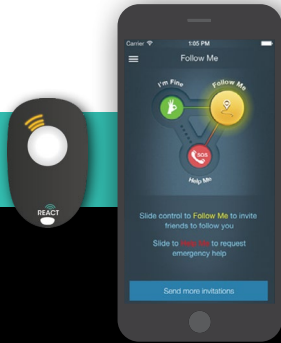

# PROTECT YOUR PEOPLE

A SAFE WORKFORCE WILL IMPROVE YOUR BOTTOM LINE.

 + **amadeus**

**Hotel workers have a 53% chance of being assaulted on the job.**

Amadeus and React Mobile have joined forces to help hotels across the world keep their employees safe and change this statistic for good. React Mobile allows existing Amadeus customers to leverage a robust Employee Safety Platform and Panic Button solution to their existing technology portfolio.

# REASSURANCE AT THE PUSH OF A BUTTON

- 1** Easy setup saves you time. Our Amadeus integration gets you up and running with a robust safety platform fast.
- 2** One-click activation means your employees can get help fast in an emergency! The Sidekick works anywhere on or off your property.
- 3** Front desk and security teams are alerted to the emergency situation with up-to-the-minute GPS coordinates, allowing for immediate response.