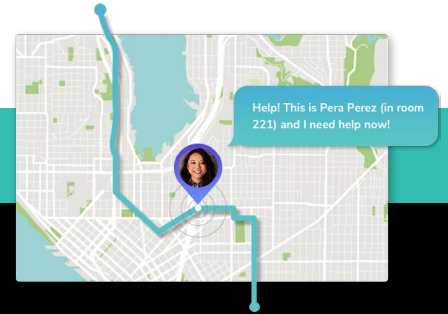

REASSURANCE AT THE PUSH OF A BUTTON

1. **1** Easy setup saves you time. Our Amadeus integration gets you up and running with a robust safety platform fast.
2. **2** One-click activation means your employees can get help fast in an emergency! The Sidekick works anywhere on or off your property.
3. **3** Front desk and security teams are alerted to the emergency situation with up-to-the-minute GPS coordinates, allowing for immediate response.

OPERATIONAL EXCELLENCE + SAFETY: A 2-IN-1 SOLUTION

Amadeus +

Panic Button Device

YES! React offers multiple panic button options.

Real-time GPS Tracking

YES! React can track staff both on and off hotel property.

Sends GPS Coordinates with Alert

YES! Every alert has a link to the user's location, updated every 30 seconds.

Sends Room Number Being Serviced

YES! Alerts with include the room number as well as GPS location.

Easy Quick Access to Call for Help

YES! One-click alert activation even if phone is locked and out of reach.

Customizable Emergency Network

YES! Configure a wide network of personal, work, and security contacts.

Option to Notify Local Authorities

YES! Worldwide support.

Runs on Any Smartphone

YES! Easy integration and fast implementation.

SCHEDULE A DEMO • info@reactmobile.com • **888-415-0977**