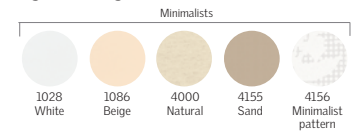

Light filtering blinds - flat