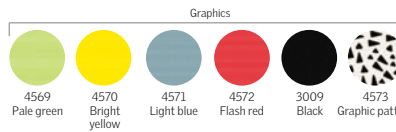

Venetian blinds*

*Removal of the insect screen is required to operate or adjust any manual blind when installed in venting skylights

VELUX America LLC

450 Old Brickyard Road • PO Box 5001 • Greenwood, SC 29648-5001
Tel 1-800-888-3589 • Fax 1-864-943-2631 • veluxusa.com

XUS 20345-1114
©2015 VELUX Group
®VELUX, VELUX logo are registered trademarks