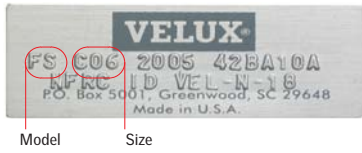

Prior model
VELUX skylight

Skylight and
adaptor kit

Skylight, adaptor
kit, and blind

Blind options for older VELUX skylights

Find your skylight identification information, which is located on the metal product identification plate (if you need help finding the plate please visit veluxsolutions.com/solutions_website/product-id.html). Write down the model type, size, and other information. Then select your desired blind type and color and contact our nearest dealer to order your new blind. Our dealer locator can be found at veluxusa.com. Your questions can be answered by calling our customer service at 1-800-888-3589.