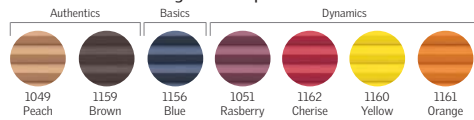

New Room darkening - double pleated blinds