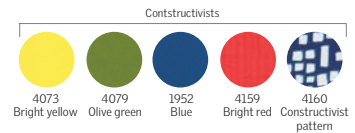

New Light filtering - single pleated blinds