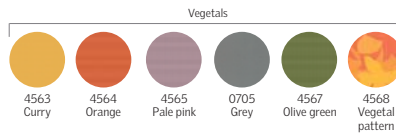

New Light filtering - single pleated blinds