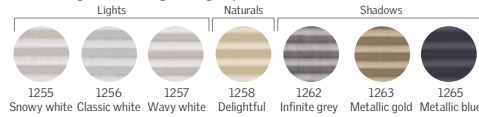

New Light filtering - single pleated blinds