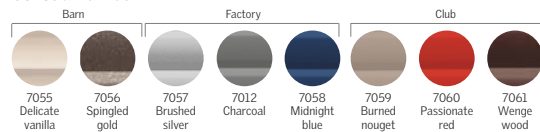

Venetian blinds*

*Removal of the insect screen is required to operate or adjust any manual blind when installed in venting skylights

VELUX America LLC

450 Old Brickyard Road • PO Box 5001 • Greenwood, SC 29648-5001
Tel 1-800-888-3589 • Fax 1-864-943-2631 • veluxusa.com

XUS 20345-1114
©2015 VELUX Group
®VELUX, VELUX logo are registered trademarks