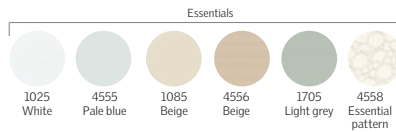

Blackout blinds - flat