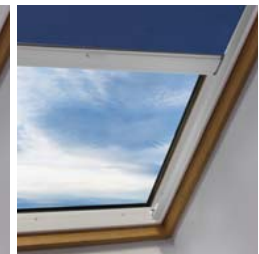

Skylight, adaptor
kit, and blind