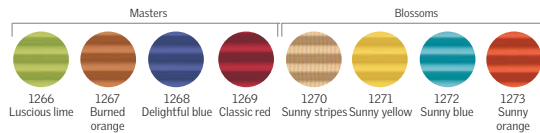

New Light filtering - single pleated blinds