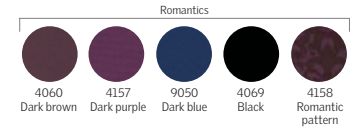

New Light filtering - single pleated blinds