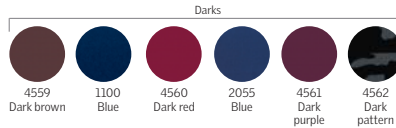

New Light filtering - single pleated blinds