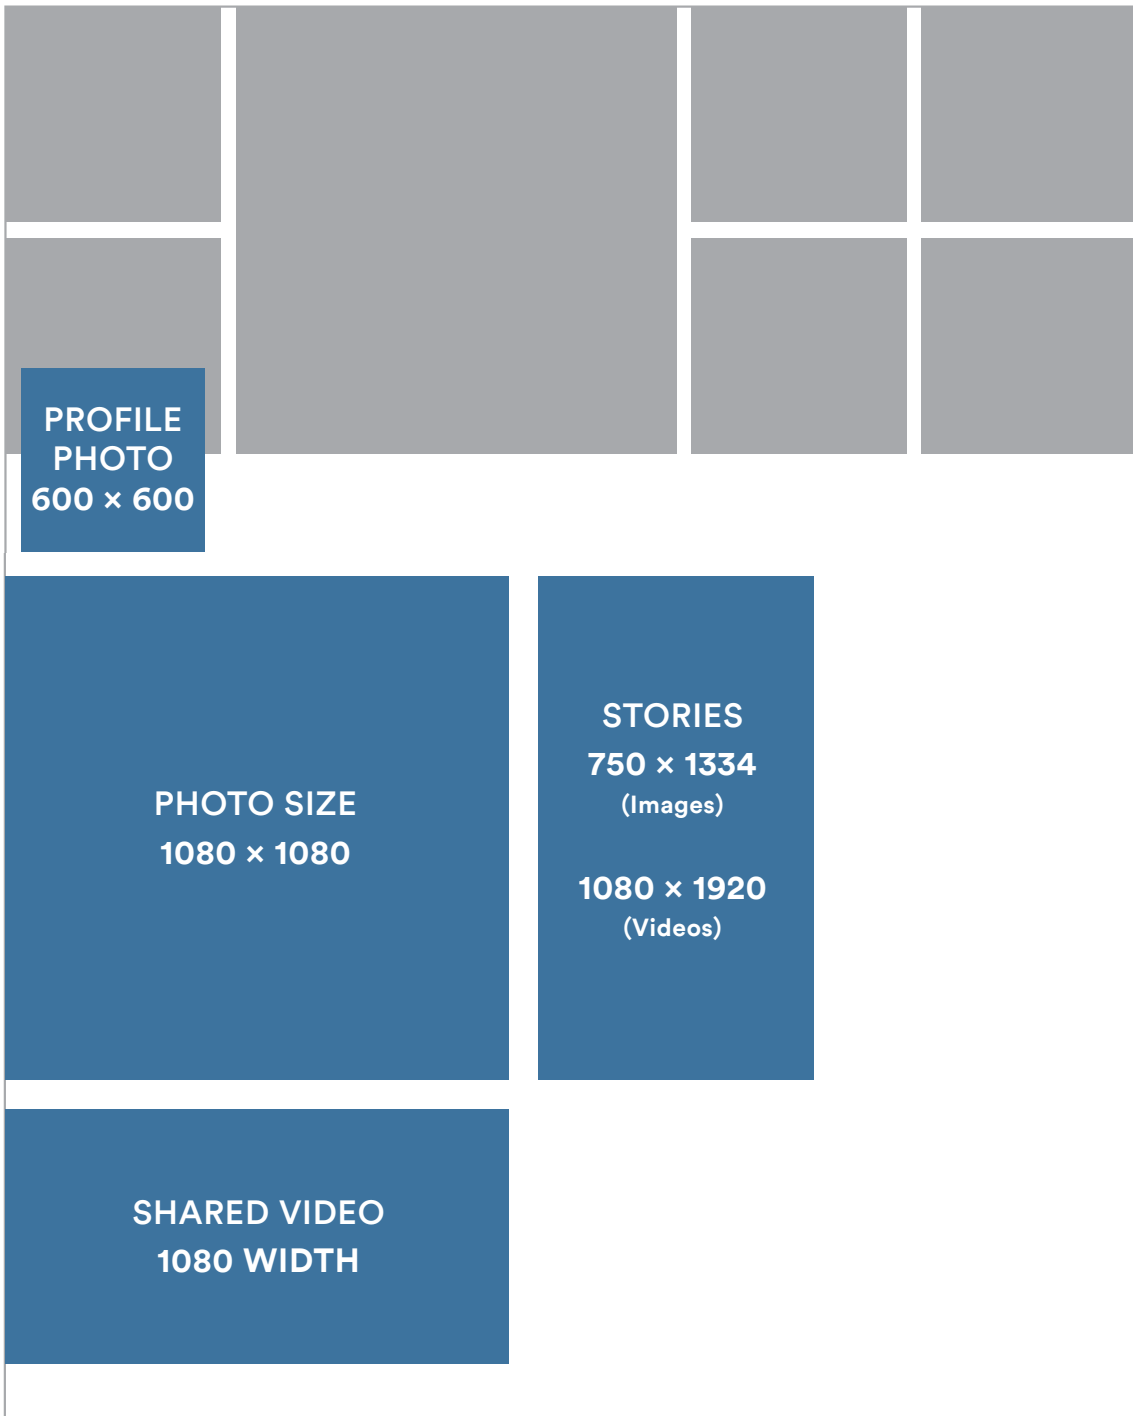

2019 SOCIAL MEDIA IMAGE GUIDELINES

**PROFILE
PHOTO
600 × 600**

**BOARD
DISPLAY
214 × 100**

**PIN SIZE
600 × 900**

**EXPANDED PIN
600 × ANY HEIGHT**

YOUTUBE

CHANNEL COVER PHOTO
2560 × 1440

**CHANNEL
PROFILE
IMAGE**
800 × 800

VIDEO TITLE - 100 CHARACTERS

VIDEO THUMBNAIL
1280 × 720

VIDEO DESCRIPTION
5,000 CHARACTERS

CHANNEL ART ON DESKTOP
1546 × 423