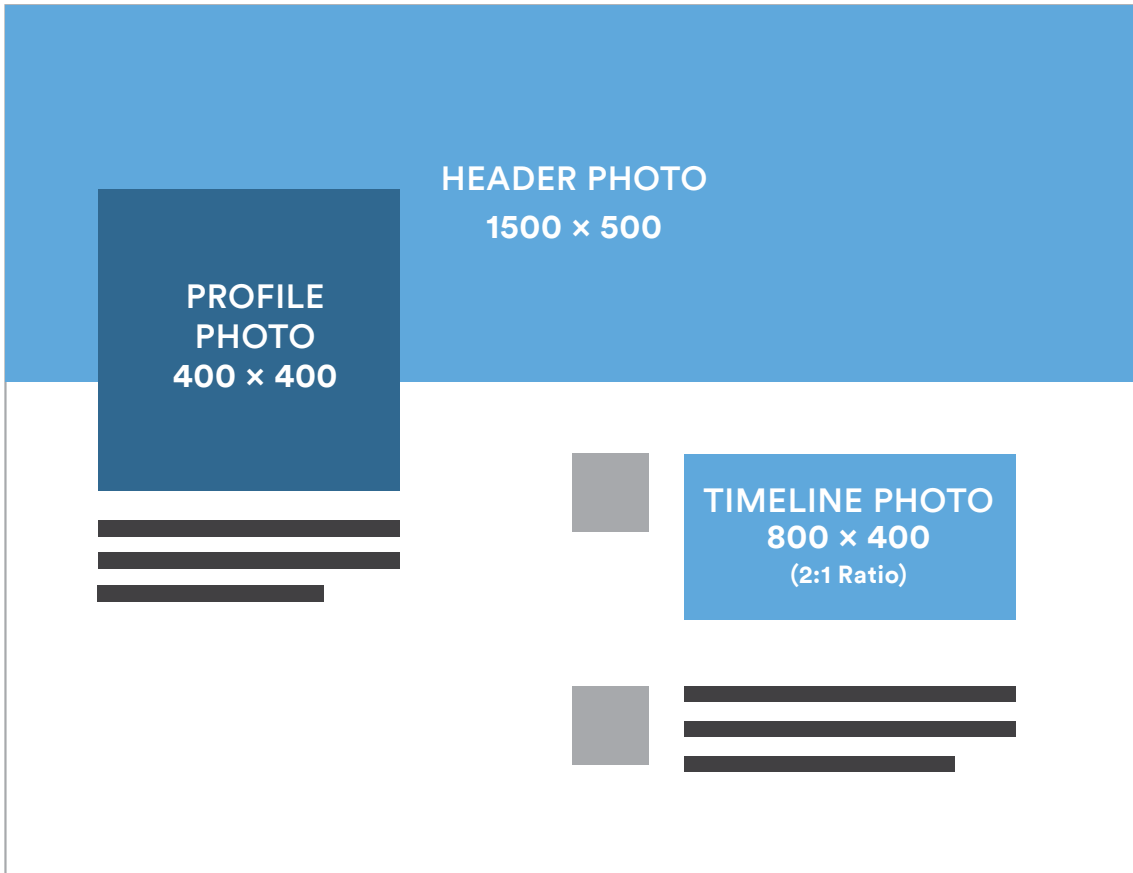

2019 SOCIAL MEDIA IMAGE GUIDELINES

**PROFILE
PHOTO
600 × 600**

**BOARD
DISPLAY
214 × 100**

**PIN SIZE
600 × 900**

**EXPANDED PIN
600 × ANY HEIGHT**

YOUTUBE

CHANNEL COVER PHOTO
2560 × 1440

**CHANNEL
PROFILE
IMAGE**
800 × 800

VIDEO TITLE - 100 CHARACTERS

VIDEO THUMBNAIL
1280 × 720

VIDEO DESCRIPTION
5,000 CHARACTERS

CHANNEL ART ON DESKTOP
1546 × 423