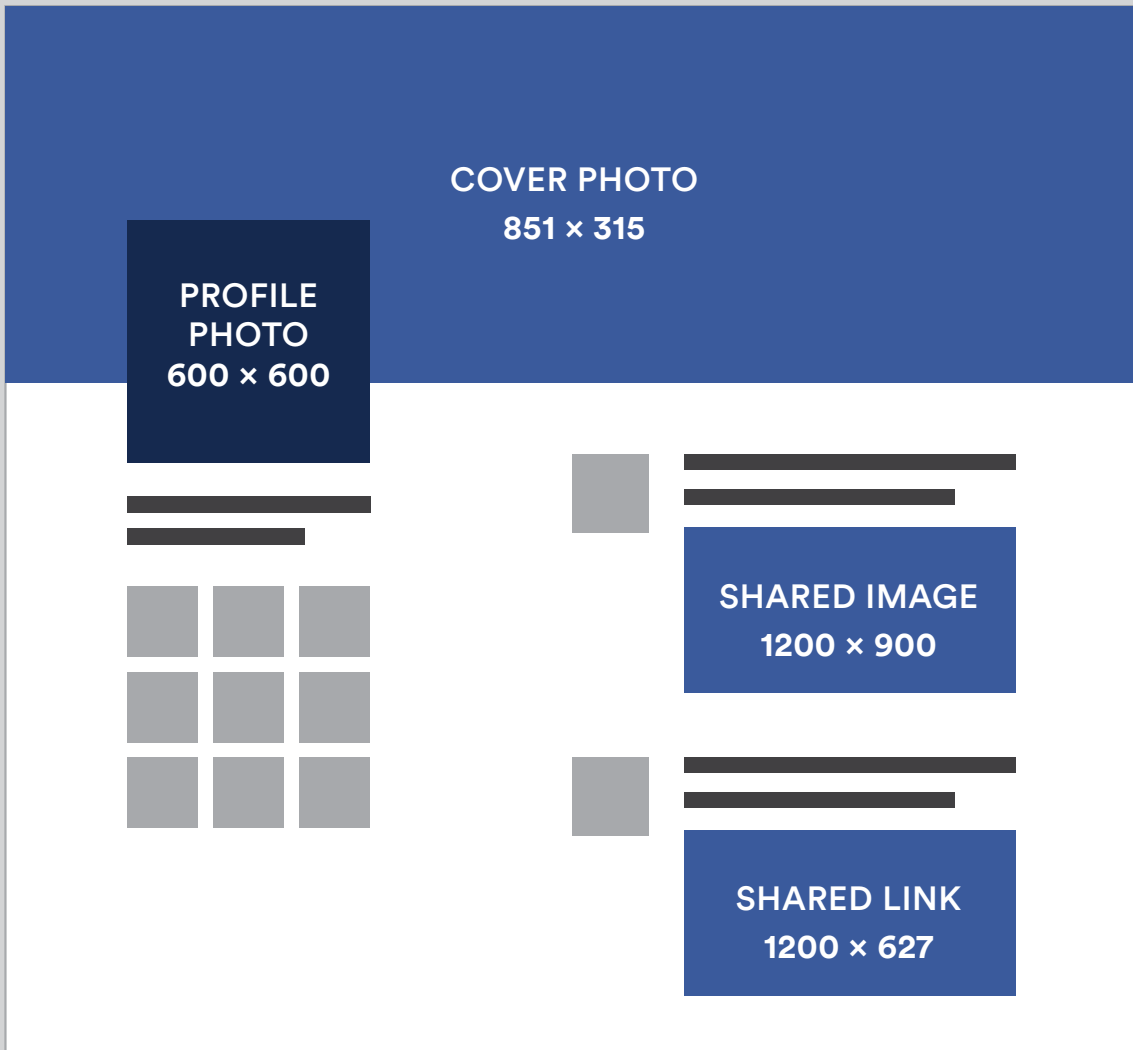

2019 SOCIAL MEDIA IMAGE GUIDELINES

**PROFILE
PHOTO
600 × 600**

**BOARD
DISPLAY
214 × 100**

**PIN SIZE
600 × 900**

**EXPANDED PIN
600 × ANY HEIGHT**

YOUTUBE

CHANNEL COVER PHOTO
2560 × 1440

**CHANNEL
PROFILE
IMAGE**
800 × 800

VIDEO TITLE - 100 CHARACTERS

VIDEO THUMBNAIL
1280 × 720

VIDEO DESCRIPTION
5,000 CHARACTERS

CHANNEL ART ON DESKTOP
1546 × 423