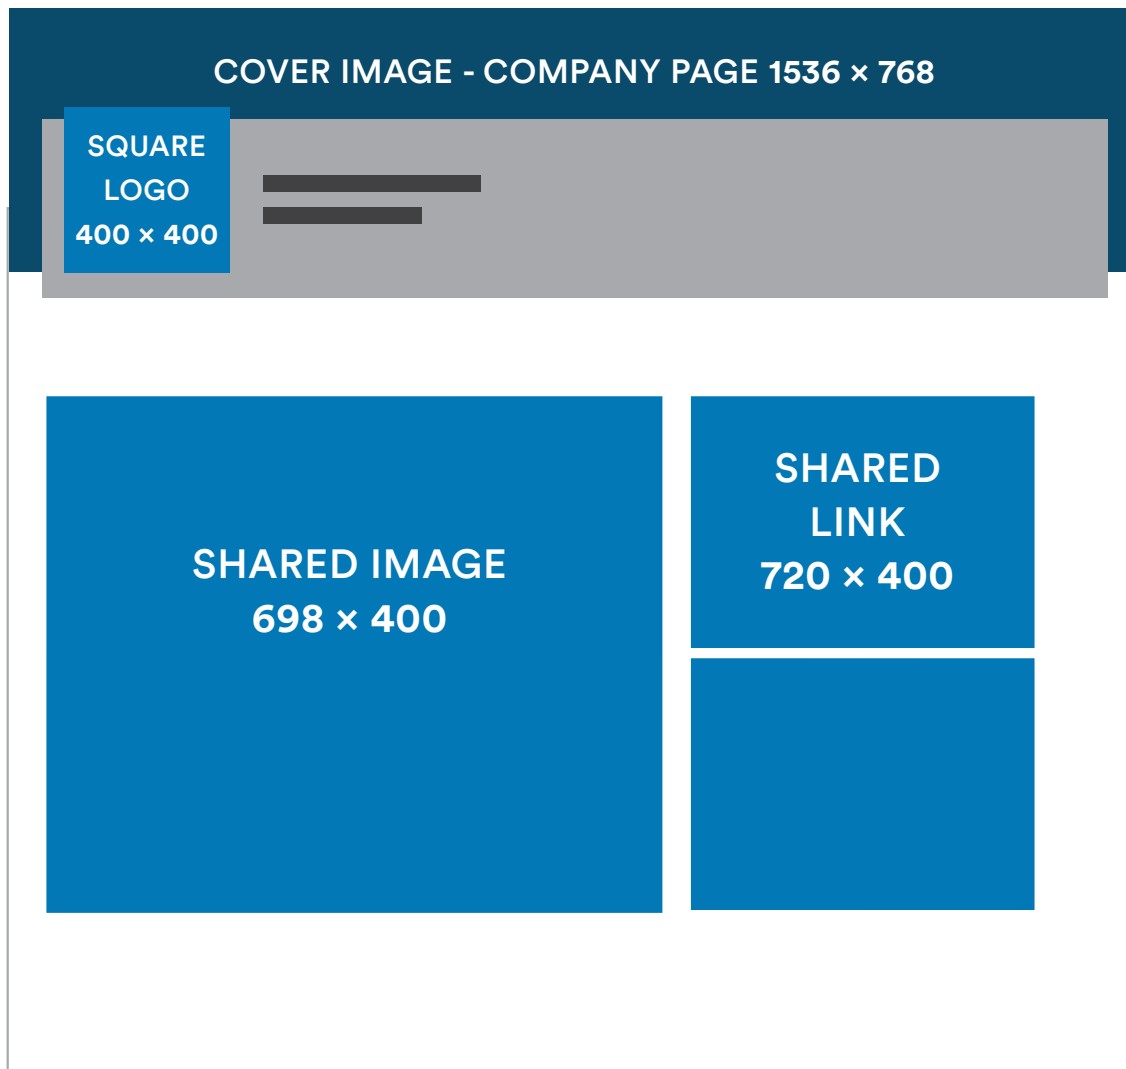

2019 SOCIAL MEDIA IMAGE GUIDELINES

**PROFILE
PHOTO
600 × 600**

**BOARD
DISPLAY
214 × 100**

**PIN SIZE
600 × 900**

**EXPANDED PIN
600 × ANY HEIGHT**

YOUTUBE

CHANNEL COVER PHOTO
2560 × 1440

**CHANNEL
PROFILE
IMAGE**
800 × 800

VIDEO TITLE - 100 CHARACTERS

VIDEO THUMBNAIL
1280 × 720

VIDEO DESCRIPTION
5,000 CHARACTERS

CHANNEL ART ON DESKTOP
1546 × 423