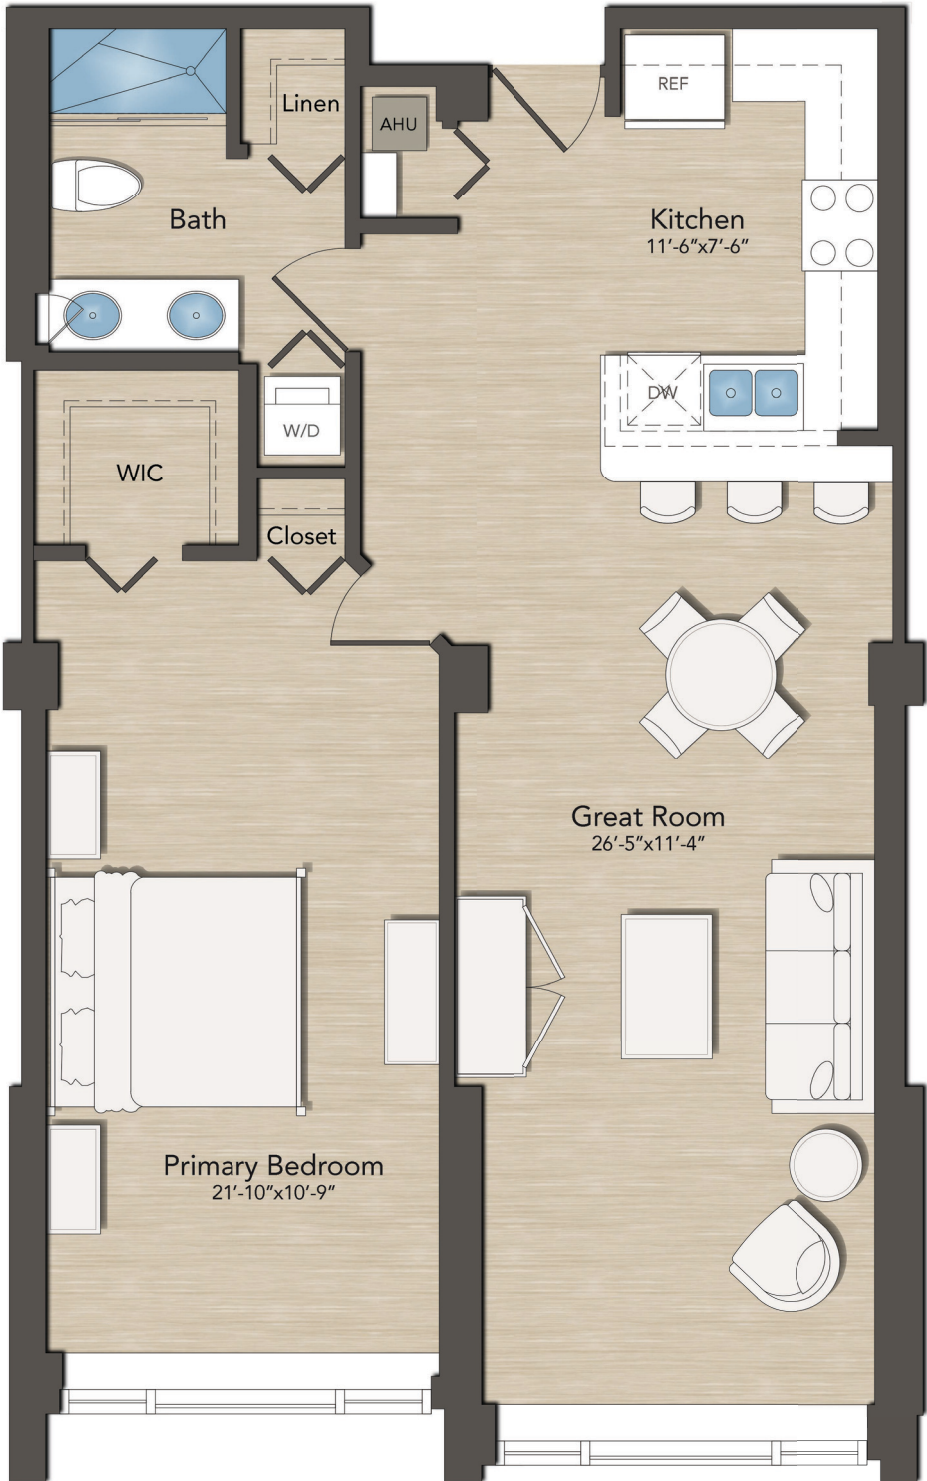

TOWER RESIDENCES

PREMIERE

TOWER RESIDENCES
A/C Living Area 882 Sq. Ft.

CLASSIC

TOWER RESIDENCES

A/C Living Area 1,314 Sq. Ft.

DELUXE

TOWER RESIDENCES

A/C Living Area 1,537 Sq. Ft.

CUSTOM

TOWER RESIDENCES

A/C Living Area 1,768 Sq. Ft.

SPECIAL

TOWER RESIDENCES

A/C Living Area 1,304 Sq. Ft.

GRANDE

TOWER RESIDENCES

A/C Living Area 1,824 Sq. Ft.