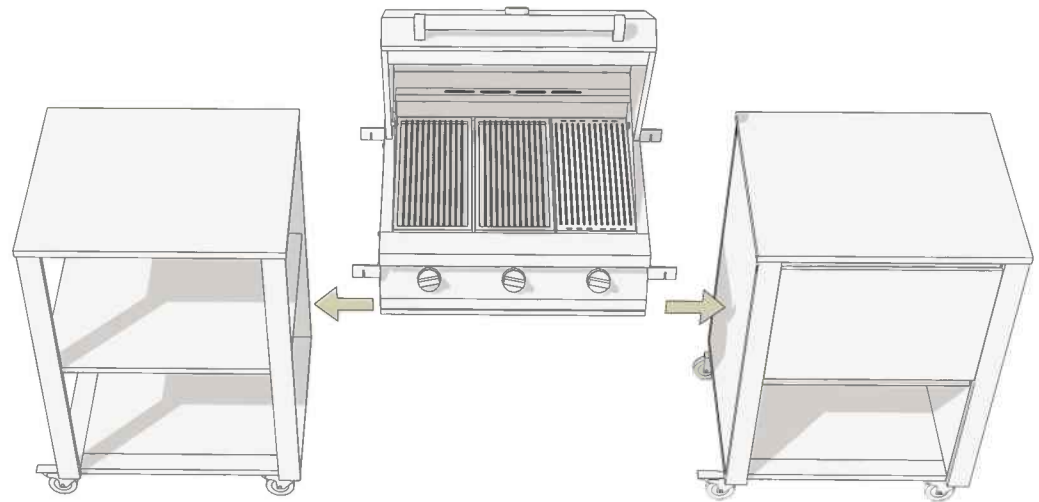

base 3
679101

butcher block
679501

wok
679131

outdoor fridge
900321

outdoor fridge
900320

barbecue bridge
679090

barbecue
679091

barbecue lid
900490

SYSTEM AUXILIUM

approx. 500x500 mm

approx. 700x500 mm

approx. 700x700 mm

approx. 1000x600 mm

0 drawer

steel
687500

butcher block
693500