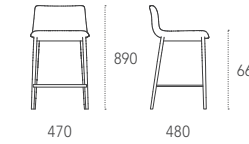

Dimensioni - Dimensions (mm)
Sedia - Chair

Poltroncina - Easy chair

Sgabelli - Stools

NIRVANA Design: Studio 28

Base in metallo verniciato.
Seduta rivestita in pelle, ecopelle o velluto.

Painted metal structure.
Seat covered in leather, ecoleather or velvet.

Dimensioni - Dimensions (mm)
Sedie - Chairs

Sgabelli - Stools

IZARD Design: Adriani e Rossi

Base in metallo verniciato.
Seduta rivestita in pelle o ecopelle.

Painted metal structure.
Seat covered in leather or ecoleather.