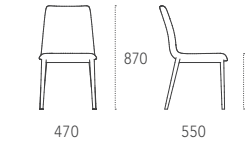

Dimensioni - Dimensions (mm)
Sedia - Chair

Poltroncina - Easy chair

Sgabelli - Stools

NIRVANA Design: Studio 28

Base in metallo verniciato.
Seduta rivestita in pelle, ecopelle o velluto.

Painted metal structure.
Seat covered in leather, ecoleather or velvet.

Dimensioni - Dimensions (mm)
Sedie - Chairs

Sgabelli - Stools

IZARD Design: Adriani e Rossi

Base in metallo verniciato.
Seduta rivestita in pelle o ecopelle.

Painted metal structure.
Seat covered in leather or ecoleather.