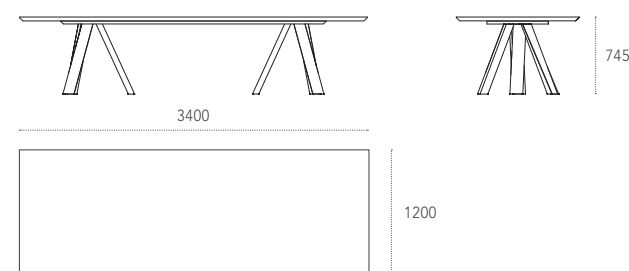

Struttura in metallo verniciato. Piano in legno o marmo.

Painted metal base. Wooden or marble top.

Dimensioni - Dimensions (mm)

Struttura in metallo verniciato. Piano in legno, vetro, marmo o ceramica.

Painted metal base. Wooden, glass, marble or ceramic top.

Dimensioni - Dimensions (mm)