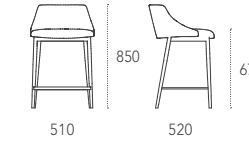

Sgabelli - Stools

NIRVANA Design: Studio 28