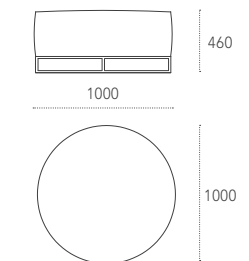

Pouf con base in metallo verniciato,
cuscino rivestito in pelle, ecopelle o velluto.

Painted metal structure and cushion covered in leather,
ecoleather or velvet

Dimensioni - Dimensions (mm)
Pouf