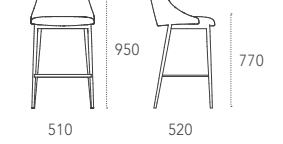

Sgabelli - Stools

NIRVANA Design: Studio 28