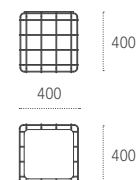

Dimensioni - Dimensions (mm)

Wire 2