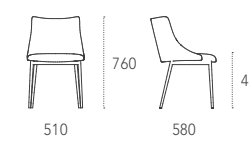

Painted metal base.
Wooden, glass, concrete or ceramic top,
available in two versions: rectangular or shaped.

Dimensioni - Dimensions (mm)
Piano rettangolare - Rectangular top

Piano sagomato - Shaped top

Dimensioni - Dimensions (mm)
Sedia - Chair

Poltroncina - Easy chair

Sgabelli - Stools

NIRVANA Design: Studio 28

Base in metallo verniciato.
Seduta rivestita in pelle, ecopelle o velluto.

Painted metal structure.
Seat covered in leather, ecoleather or velvet.