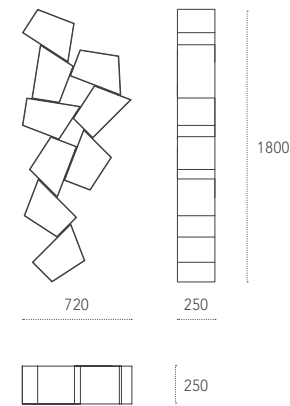

Dimensioni - Dimensions (mm)
Verticale - Vertical