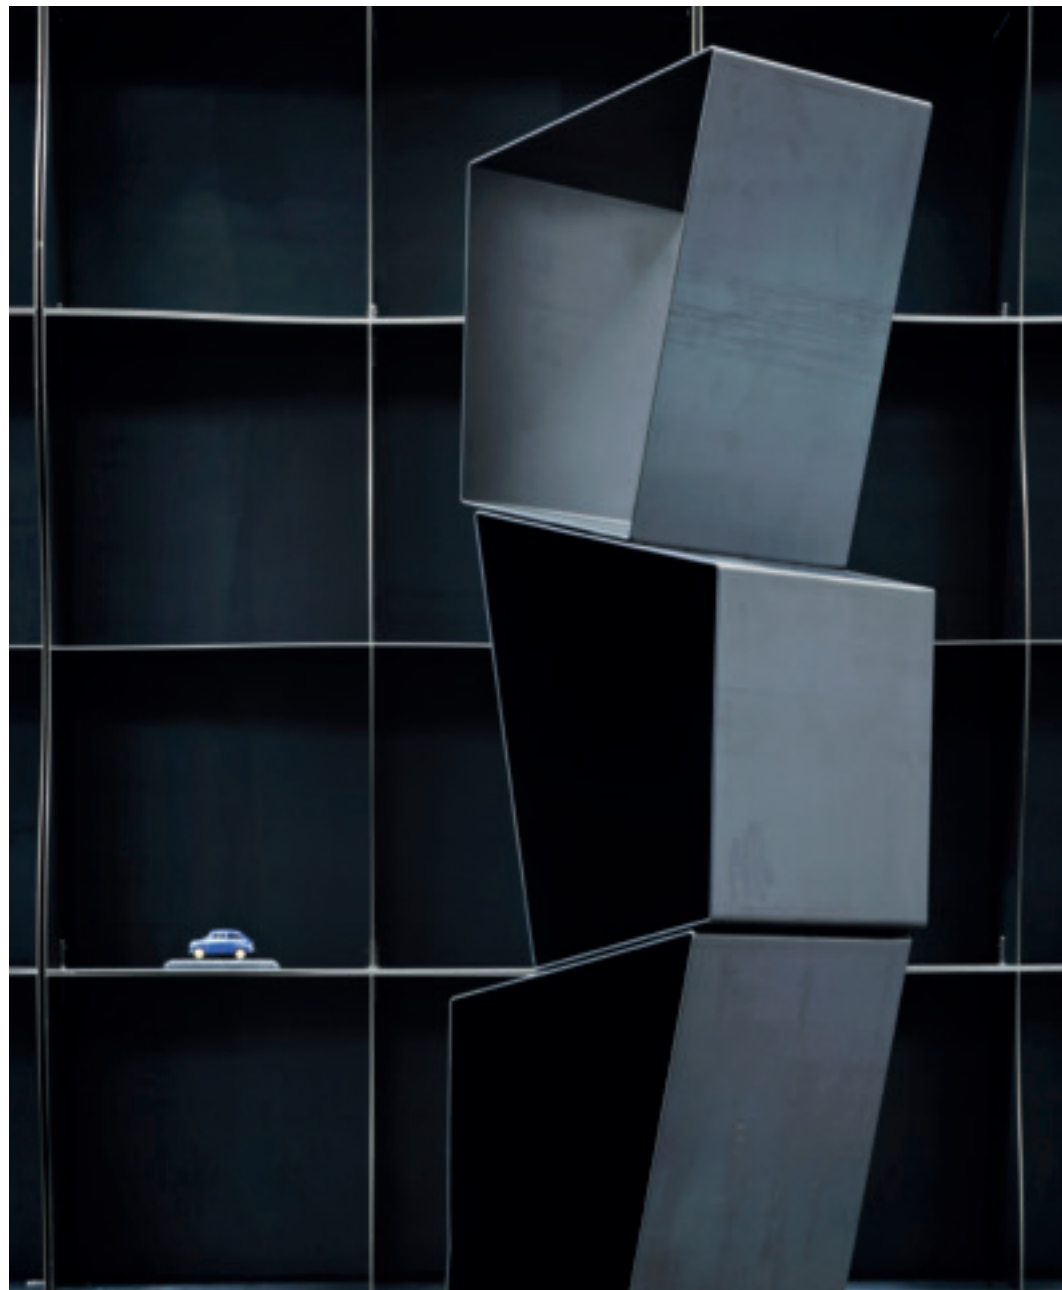

Libreria a parete in ferro naturale.
Wall-mounted bookcase in natural iron.
L 720 P 250 H 1800 mm

S U

Design: Diego Collareda Etimodesign

Libreria free-standing in ferro naturale.
Free-standing bookcase in natural iron.
L 400 P 400 H 2005 mm