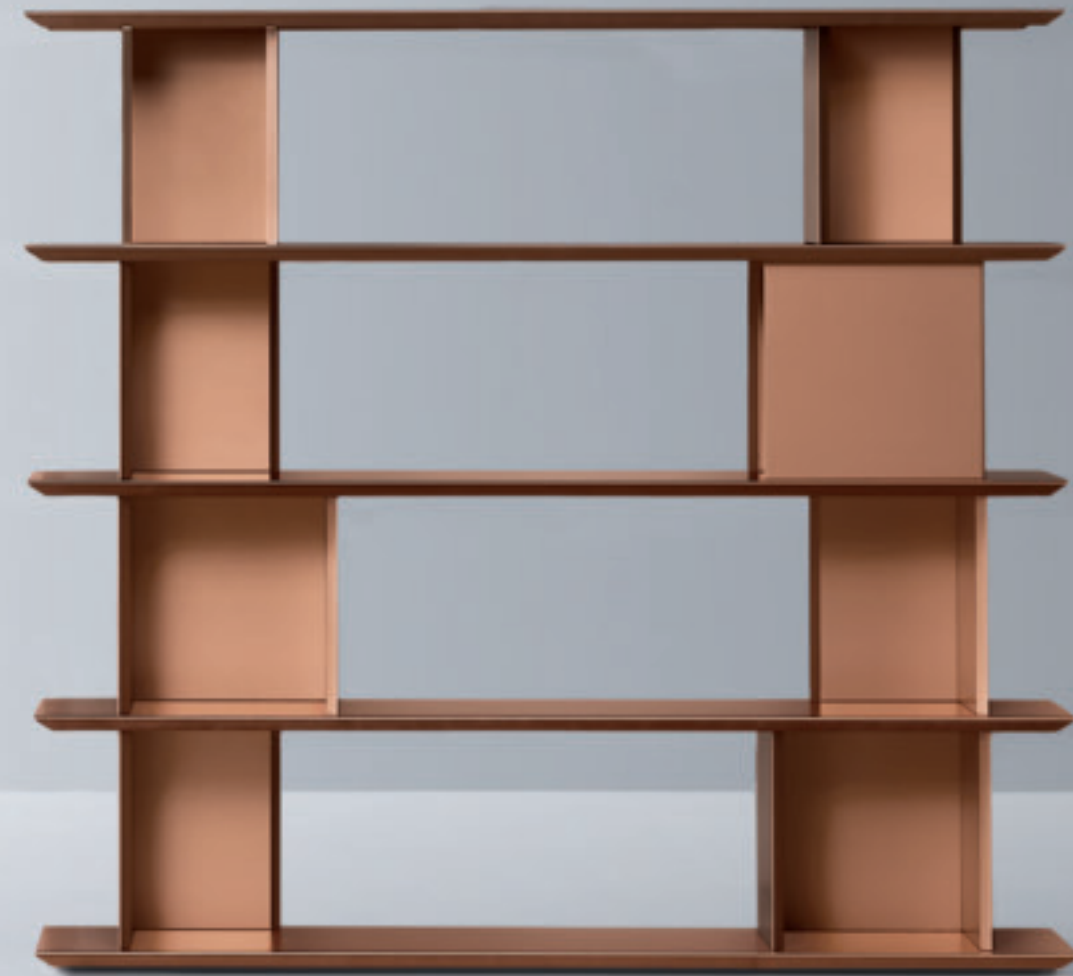

magnetika

LIBERA 45

Design: Gino Carollo

Ottone Brass L 2000 P 420 H 760 mm

Rame Copper L 1600 P 420 H 1480 mm