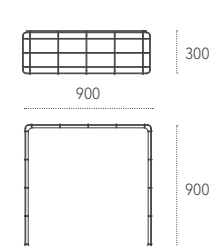

TAVOLINI - COFFEE TABLES

ATIK Design: Studio 28

Tavolino asimmetrico in metallo verniciato.
Atik medium con cassetto.

Dimensioni - Dimensions (mm)

Small

Asymmetrical coffee table in painted metal.
Medium version with drawer.

Medium - con cassetto - with drawer

Tall

EUREKA Design: Studio 28

Tavolino in metallo verniciato e legno,
disponibile in diverse essenze.

Dimensioni - Dimensions (mm)

Small

Coffee table in wood and painted metal,
available in various kinds of wood.

Medium

WIRE Design: Luca Roccadadria

Tavolino in filo di ferro
con piano in metallo verniciato.

Dimensioni - Dimensions (mm)

Wire 2

Metal wire coffee table
with painted metal top.

Wire 1

SPECCHI - MIRRORS

CARTESIO Design: Calandrin, Coppiello, Farina, Padovani

Specchio da terra
con telaio in metallo verniciato.
Vani laterali in laccato opaco opzionali.

Floor mirror
with painted metal frame.
Optional matt lacquered side compartments.

Dimensioni - Dimensions (mm)

Dimensioni - Dimensions (mm)

Con contenitore laterale - With side compartments.

ADAMO Design: Ronda Design Lab

Specchio rettangolare
con cornice di 160 mm in acciaio satinato.
Utilizzabile in verticale o orizzontale.

Rectangular mirror
with a 160 mm wide brushed steel frame.
Suitable for horizontal or vertical fitting.

Dimensioni - Dimensions (mm)

Verticale - Vertical

Orizzontale - Horizontal

magnetika

ESAGONI Design: Ronda Design Lab

Specchio esagonale magnetico.
Fissabile anche a parete
con apposito lamierino posteriore.

Magnetic hexagonal mirror.
Can also be fixed to the wall
with a special back plate.

Dimensioni - Dimensions (mm)

JAZZ Design: Studio 28

Specchio magnetico con cornice in legno.
Fissabile anche a parete
con apposito lamierino posteriore.