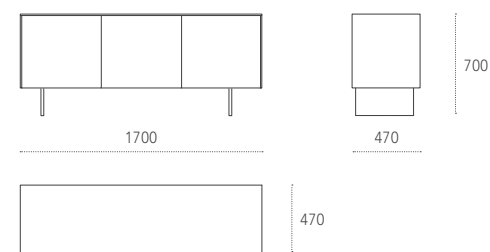

Madia in legno
con piedini in metallo verniciato.

Wooden sideboard
with painted metal feet.

Dimensioni - Dimensions (mm)
3 ante - doors