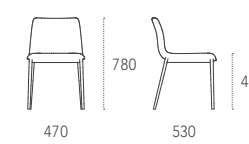

Dimensioni - Dimensions (mm)
Sedia - Chair

Poltroncina - Easy chair

Sgabelli - Stools

NIRVANA Design: Studio 28

Base in metallo verniciato.
Seduta rivestita in pelle, ecopelle o velluto.

Painted metal structure.
Seat covered in leather, ecoleather or velvet.

Dimensioni - Dimensions (mm)
Sedie - Chairs

Sgabelli - Stools

IZARD Design: Adriani e Rossi

Base in metallo verniciato.
Seduta rivestita in pelle o ecopelle.

Painted metal structure.
Seat covered in leather or ecoleather.