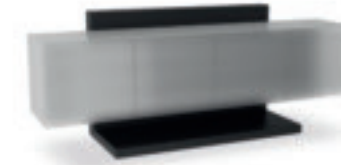

Senza piedini - Without feet

SOHO Design: Ronda Design Lab