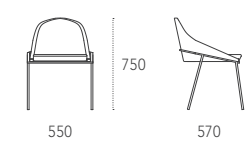

Dimensioni - Dimensions (mm)
Sedie - Chairs

Sgabelli - Stools

IZARD Design: Adriani e Rossi

Base in metallo verniciato.
Seduta rivestita in pelle o ecopelle.

Painted metal structure.
Seat covered in leather or ecoleather.

Dimensioni - Dimensions (mm)
Sedia - Chair

MADIE E POUF - SIDEBOARDS AND POUF

EMERA Design: Studio 28

Madia con vani aperti in metallo verniciato.
Ante in legno o rivestite in metallo verniciato.

Sideboard with open compartments in painted metal.
Doors in wood or covered in painted metal.