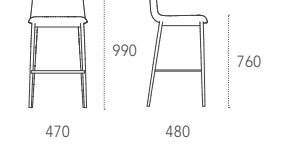

Sgabelli - Stools

IZARD Design: Adriani e Rossi