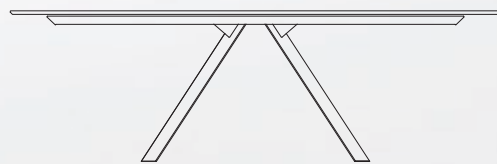

K I

Design: Studio 28

Tavolo con base in metallo verniciato ottone e piano in noce canaletto.
Table with brass painted metal base and American walnut top.