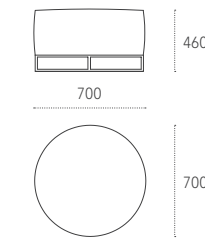

Painted metal structure and cushion covered in leather,
ecoleather or velvet

Dimensioni - Dimensions (mm)
Pouf

LIBRERIE - BOOKCASES

SU Design: Diego Collareda - Etimodesign

Libreria in metallo verniciato. Bookcase in painted metal.