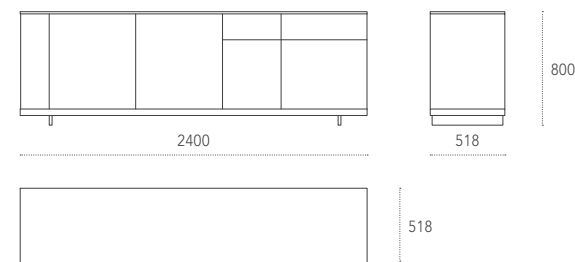

Madia con vani aperti in metallo verniciato.
Ante in legno o rivestite in metallo verniciato.

Sideboard with open compartments in painted metal.
Doors in wood or covered in painted metal.

Dimensioni - Dimensions (mm)
Con piedini - With feet