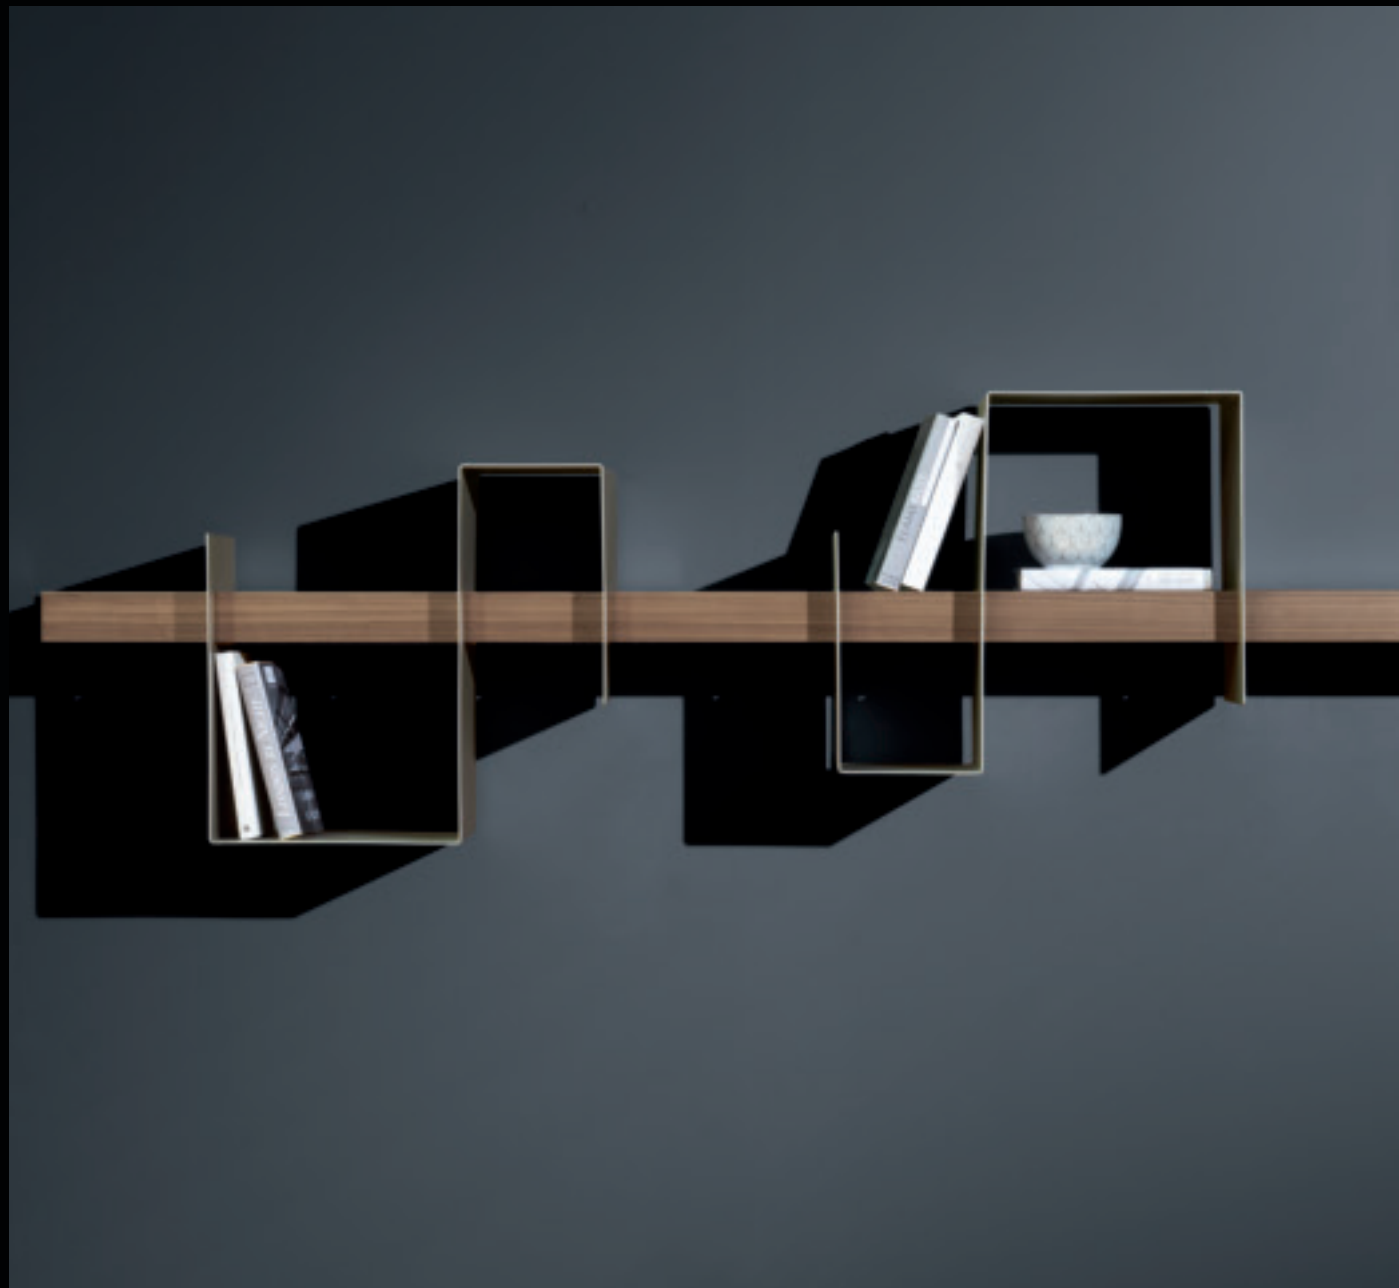

AGO & FILO

Design: Ronda Design Lab

Mensola in noce canaletto con inserti in metallo verniciato titanio.
American walnut shelf with titanium painted metal elements.
L 2700 P 253 H 452 mm