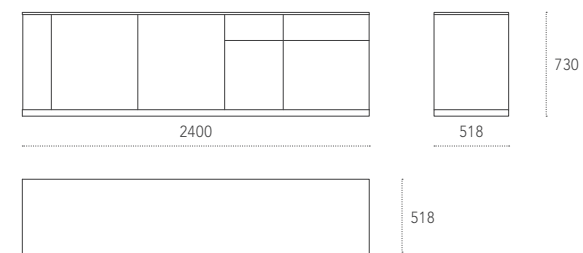

Senza piedini - Without feet