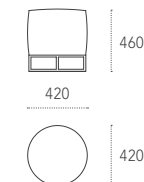

Painted metal structure and cushion covered in leather,
ecoleather or velvet

Dimensioni - Dimensions (mm)
Pouf

LIBRERIE - BOOKCASES

SU Design: Diego Collareda - Etimodesign

Libreria in metallo verniciato. Bookcase in painted metal.

Dimensioni - Dimensions (mm)

W SU LINE Design: Diego Collareda - Etimodesign

Libreria a parete in metallo verniciato. Wall-mounted bookcase in painted metal.
Utilizzabile in verticale o orizzontale. Suitable for horizontal or vertical fitting.