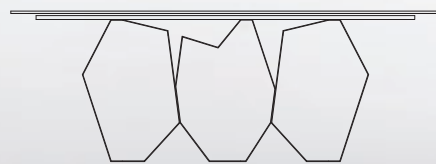

QUASIMODO

Design: Adriani e Rossi

Tavolo con base in metallo verniciato grafite e piano sagomato in finitura cemento.

Table with graphite painted metal base and shaped top with concrete finish.

L 2200 P 1200 H 760 mm