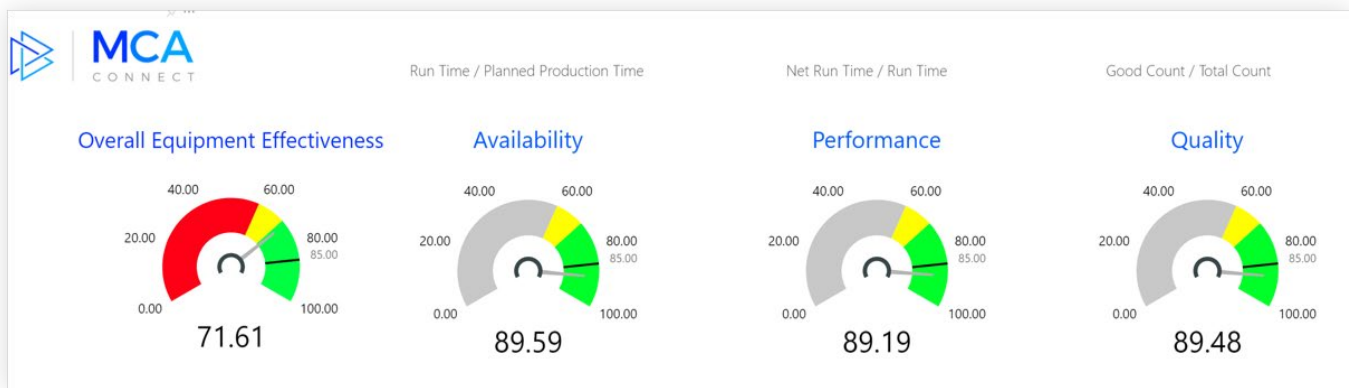

Our limited time IoT QuickStart Pack helps you easily and effectively benefit from IoT technology and build a foundation for machine learning.

INCLUDED IN THE IOT QUICKSTART PACK OFFER:

- 7 Power BI real-time dashboards visualizing your most critical metrics
- Inclusion of operator feedback commentary as data source
- 1 Production Line / 4 Work Cells / 80 Sensors
- Opportunity to expand offer as needed

This offer starts at $100,000*, a 20% discounted rate.

*Price excludes hardware and Azure costs. The final cost will be dependent upon the number of lines, sensors, and/or machines.

WHAT TO EXPECT

Our team will spend a week onsite with you, helping to identify critical metrics for real-time visibility and studying your machine data. From there, MCA Connect will design how the data will flow from your line (machines, sensors, RFID tags, etc.) and build Power BI dashboard mock-ups so you can see exactly how the data will appear, tweaking as needed before go-live. Building the solution for your environment will be completed remotely and take several weeks. Upon completion of the solution, our team will come back on-site to install the solution and train your team.