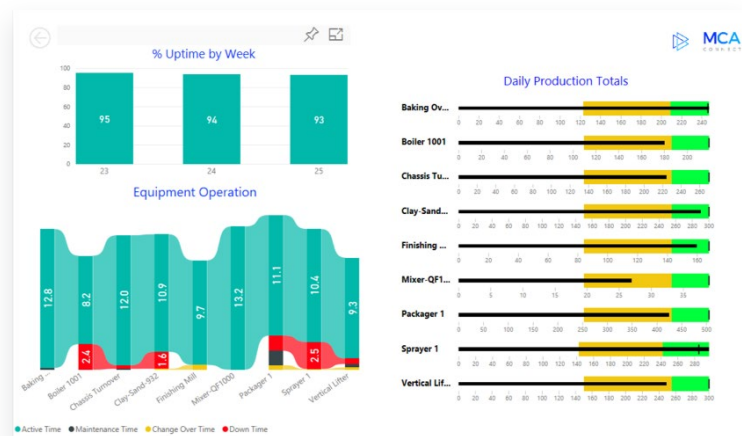

IOT QUICKSTART DASHBOARDS:

- Real-Time Shop Floor Production Manager
- Overall Equipment Effectiveness (OEE)
- Equipment Performance
- Equipment Detail Drill-Through
- Historical Non-Compliance Issues
- Active Alerts

INCLUDED IN THE IOT QUICKSTART PACK OFFER:

- 7 Power BI real-time dashboards visualizing your most critical metrics
- Inclusion of operator feedback commentary as data source
- 1 Production Line / 4 Work Cells / 80 Sensors
- Opportunity to expand offer as needed

This offer starts at \$100,000*, a 20% discounted rate.

*Price excludes hardware and Azure costs. The final cost will be dependent upon the number of lines, sensors, and/or machines.

WHAT TO EXPECT

Our team will spend a week onsite with you, helping to identify critical metrics for real-time visibility and studying your machine data. From there, MCA Connect will design how the data will flow from your line (machines, sensors, RFID tags, etc.) and build Power BI dashboard mock-ups so you can see exactly how the data will appear, tweaking as needed before go-live. Building the solution for your environment will be completed remotely and take several weeks. Upon completion of the solution, our team will come back on-site to install the solution and train your team.