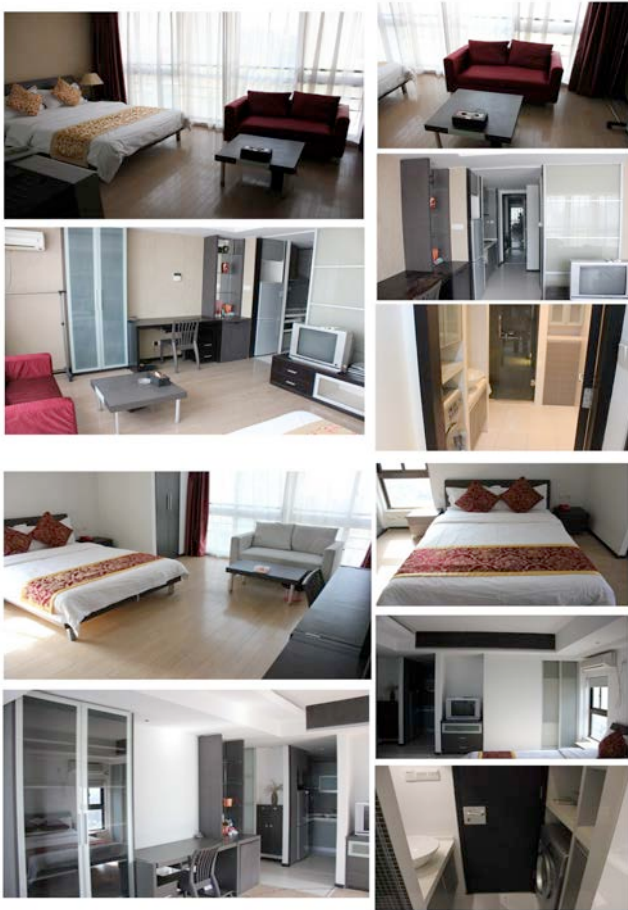

Jinling Wangfu

No.88 Wangfu Street, Nanjing 210005, China

Nanjing, China

STANDARD PACKAGE

- Furniture Package
- Complete Housewares: Cookware, Dishes, Linens, Television, Bed & Bath Packages
- Basic utilities
- Housekeeping – Twice Weekly
- Wired & Wi-Fi Internet access

PROPERTY FEATURES

- Air Conditioning
- 24-hour Front Desk
- 24-hour Security Services
- Closed-circuit TV surveillance
- Fully Equipped Kitchen (except no conventional oven)
- Washing Machine
- Car Parking*