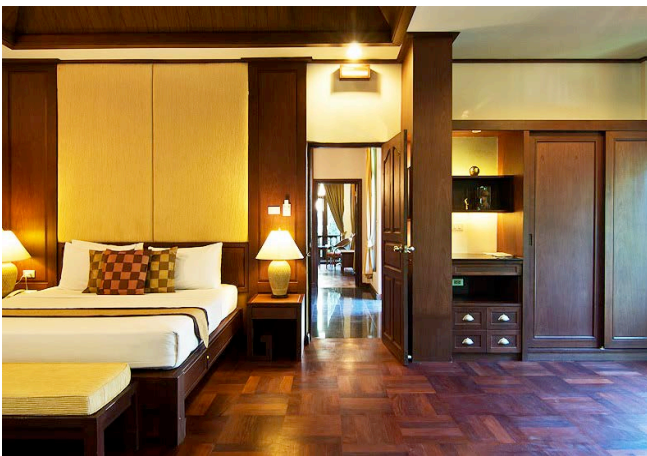

Plumeria

279 / 30 M.5 Soi.Wong-Amat, Pattaya-Naklua Rd.,
Banglamung Chonburi 20150, Thailand

Pattaya, Thailand

STANDARD PACKAGE

- Furniture Package
- Complete Housewares: Cookware, Dishes, Linens, Television, Phone, Bed & Bath Packages
- Basic Utilities*
- Housekeeping – Daily
- WiFi Internet access*
- Cable TV
- Optional local & long distance telephone services*

PROPERTY FEATURES

- Air Conditioning
- 24-hour Reception
- 24-hour Security Services
- Closed-circuit TV surveillance
- Fully equipped kitchen (except no conventional oven)
- Washer
- Two Swimming Pools & Jacuzzi
- Fitness Room
- Car Parking
- Laundry Services*