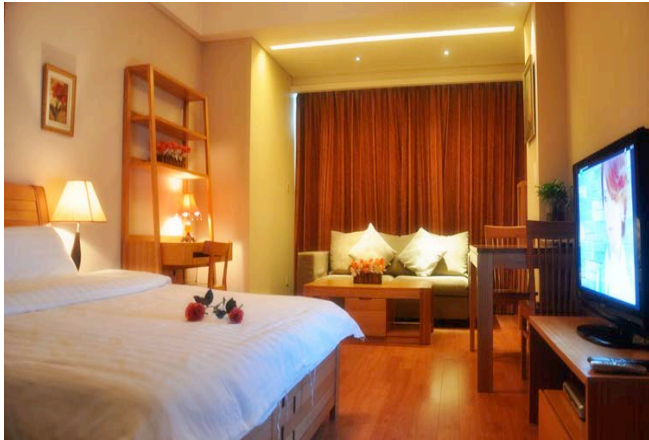

Hangzhou, China

Westlake Hubin

No. 1 Yuewang Road, Shangcheng District,
310006 Hangzhou

STANDARD PACKAGE

- Furniture Package
- Complete Housewares: Cookware, Dishes, Linens, Television, Bed & Bath Packages
- Basic Utilities*
- Housekeeping – Once Weekly with Once Monthly towel & bed linen change
- WiFi Internet access

PROPERTY FEATURES

- Air Conditioning
- 24-hour Reception
- Closed-circuit TV surveillance
- Fully equipped kitchen (except no conventional oven)
- Washing Machine
- Swimming Pool
- Fitness Room
- Car Parking*