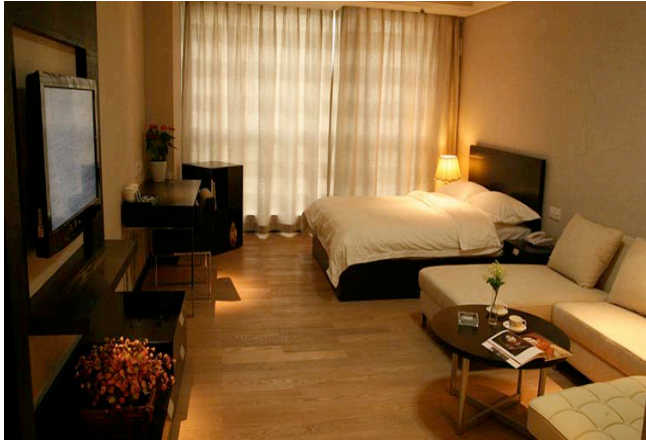

Westlake Riverside Walk

No. 228 Jiangnan Avenue, Binjiang District, Hangzhou

Hangzhou, China

STANDARD PACKAGE

- Furniture Package
- Complete Housewares: Cookware, Dishes, Linens, Television, Phone, Bed & Bath Packages
- Basic Utilities*
- Housekeeping – Twice Weekly with Once Weekly bed linen change
- WiFi Internet access
- Local Telephone Calls

PROPERTY FEATURES

- Air Conditioning
- 24-hour Reception & Security Services
- Closed-circuit TV surveillance
- Fully equipped kitchen (except no conventional oven)
- Washing Machine
- Car Parking*

**Applicable charges*