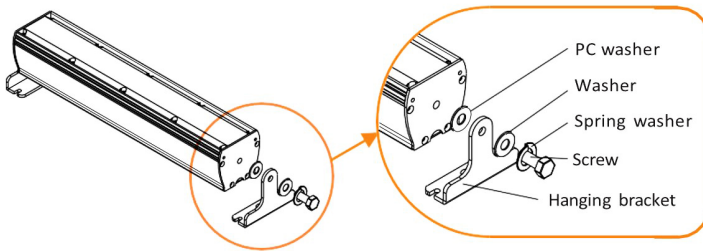

INSTALLATION

MODEL	DESCRIPTION
1 Foot	
LL-1F-W50K-25D	Wall Washer 24V, 15W, 5000K , 25D, 1 FOOT, IP65
LL-1F-W27K-25D	Wall Washer 24V, 15W, 2700K , 25D, 1 FOOT, IP65
LL-1F-W50K-40D	Wall Washer 24V, 15W, 5000K , 40D, 1 FOOT, IP65
LL-1F-W27K-40D	Wall Washer 24V, 15W, 2700K , 40D, 1 FOOT, IP65
LL-1F-W50K-60D	Wall Washer 24V, 15W, 5000K , 60D, 1 FOOT, IP65
LL-1F-W27K-60D	Wall Washer 24V, 15W, 2700K , 60D, 1 FOOT, IP65
2 Feet	
LL-2F-W50K-25D	Wall Washer 24V, 30W, 5000K , 25D, 2 FEET, IP65
LL-2F-W27K-25D	Wall Washer 24V, 30W, 2700K , 25D, 2 FEET, IP65
LL-2F-W50K-40D	Wall Washer 24V, 30W, 5000K , 40D, 2 FEET, IP65
LL-2F-W27K-40D	Wall Washer 24V, 30W, 2700K , 40D, 2 FEET, IP65
LL-2F-W50K-60D	Wall Washer 24V, 30W, 5000K , 60D, 2 FEET, IP65
LL-2F-W27K-60D	Wall Washer 24V, 30W, 2700K , 60D, 2 FEET, IP65
3 Feet	
LL-3F-W50K-25D	Wall Washer 24V, 45W, 5000K , 25D, 3 FEET, IP65
LL-3F-W27K-25D	Wall Washer 24V, 45W, 2700K , 25D, 3 FEET, IP65
LL-3F-W50K-40D	Wall Washer 24V, 45W, 5000K , 40D, 3 FEET, IP65
LL-3F-W27K-40D	Wall Washer 24V, 45W, 2700K , 40D, 3 FEET, IP65
LL-3F-W50K-60D	Wall Washer 24V, 45W, 5000K , 60D, 3 FEET, IP65
LL-3F-W27K-60D	Wall Washer 24V, 45W, 2700K , 60D, 3 FEET, IP65
4 Feet	
LL-4F-W50K-25D	Wall Washer 24V, 60W, 5000K , 25D, 4 FEET, IP65
LL-4F-W27K-25D	Wall Washer 24V, 60W, 2700K , 25D, 4 FEET, IP65
LL-4F-W50K-40D	Wall Washer 24V, 60W, 5000K , 40D, 4 FEET, IP65
LL-4F-W27K-40D	Wall Washer 24V, 60W, 2700K , 40D, 4 FEET, IP65
LL-4F-W50K-60D	Wall Washer 24V, 60W, 5000K , 60D, 4 FEET, IP65
LL-4F-W27K-60D	Wall Washer 24V, 60W, 2700K , 60D, 4 FEET, IP65