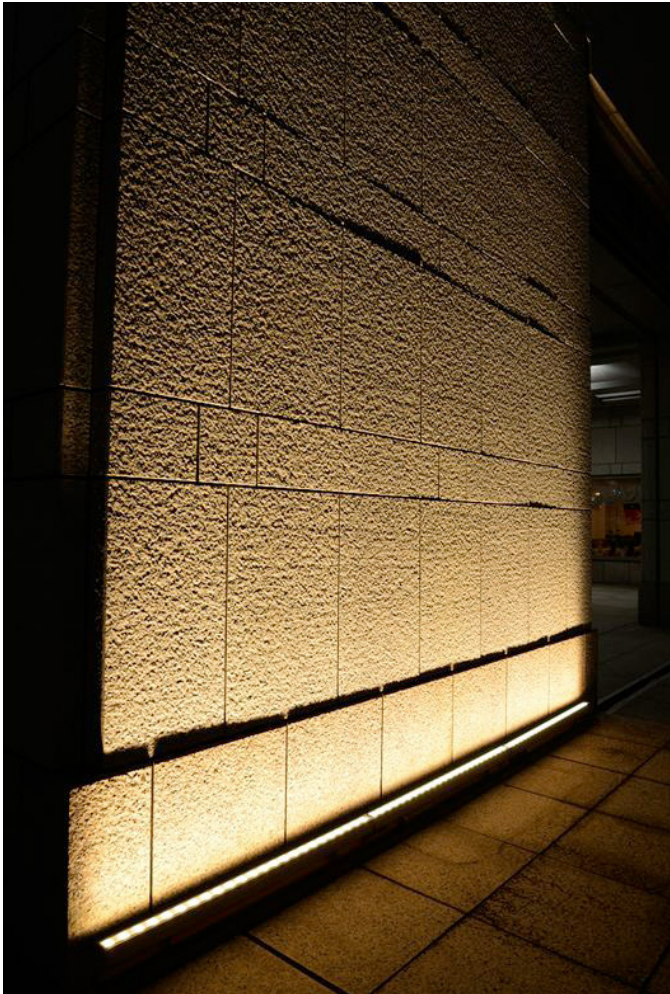

INSTALLATION

MODEL	DESCRIPTION
1 Foot	
LL-1F-W50K-25D	Wall Washer 24V, 15W, 5000K , 25D, 1 FOOT, IP65
LL-1F-W27K-25D	Wall Washer 24V, 15W, 2700K , 25D, 1 FOOT, IP65
LL-1F-W50K-40D	Wall Washer 24V, 15W, 5000K , 40D, 1 FOOT, IP65
LL-1F-W27K-40D	Wall Washer 24V, 15W, 2700K , 40D, 1 FOOT, IP65
LL-1F-W50K-60D	Wall Washer 24V, 15W, 5000K , 60D, 1 FOOT, IP65
LL-1F-W27K-60D	Wall Washer 24V, 15W, 2700K , 60D, 1 FOOT, IP65
2 Feet	
LL-2F-W50K-25D	Wall Washer 24V, 30W, 5000K , 25D, 2 FEET, IP65
LL-2F-W27K-25D	Wall Washer 24V, 30W, 2700K , 25D, 2 FEET, IP65
LL-2F-W50K-40D	Wall Washer 24V, 30W, 5000K , 40D, 2 FEET, IP65
LL-2F-W27K-40D	Wall Washer 24V, 30W, 2700K , 40D, 2 FEET, IP65
LL-2F-W50K-60D	Wall Washer 24V, 30W, 5000K , 60D, 2 FEET, IP65
LL-2F-W27K-60D	Wall Washer 24V, 30W, 2700K , 60D, 2 FEET, IP65
3 Feet	
LL-3F-W50K-25D	Wall Washer 24V, 45W, 5000K , 25D, 3 FEET, IP65
LL-3F-W27K-25D	Wall Washer 24V, 45W, 2700K , 25D, 3 FEET, IP65
LL-3F-W50K-40D	Wall Washer 24V, 45W, 5000K , 40D, 3 FEET, IP65
LL-3F-W27K-40D	Wall Washer 24V, 45W, 2700K , 40D, 3 FEET, IP65
LL-3F-W50K-60D	Wall Washer 24V, 45W, 5000K , 60D, 3 FEET, IP65
LL-3F-W27K-60D	Wall Washer 24V, 45W, 2700K , 60D, 3 FEET, IP65
4 Feet	
LL-4F-W50K-25D	Wall Washer 24V, 60W, 5000K , 25D, 4 FEET, IP65
LL-4F-W27K-25D	Wall Washer 24V, 60W, 2700K , 25D, 4 FEET, IP65
LL-4F-W50K-40D	Wall Washer 24V, 60W, 5000K , 40D, 4 FEET, IP65
LL-4F-W27K-40D	Wall Washer 24V, 60W, 2700K , 40D, 4 FEET, IP65
LL-4F-W50K-60D	Wall Washer 24V, 60W, 5000K , 60D, 4 FEET, IP65
LL-4F-W27K-60D	Wall Washer 24V, 60W, 2700K , 60D, 4 FEET, IP65