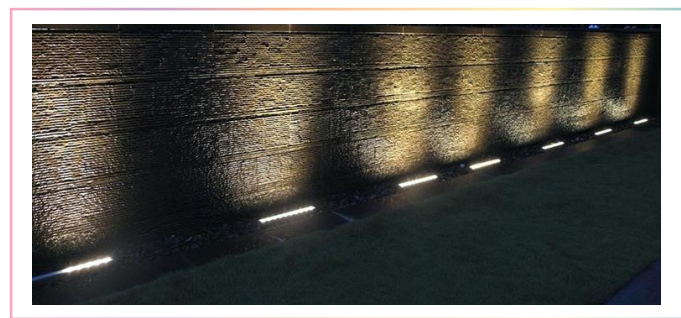

## FEATURES

- Light fixture manufactured with high powered 219 LED's
- A light, compact and heat dissipating aluminum extrusion design.
- High Quality waterproof design and construction.
- Modular LED board design offers quick and easy maintenance
- Top cover manufactured with superior grade plastic prevents yellowing and brittleness over time