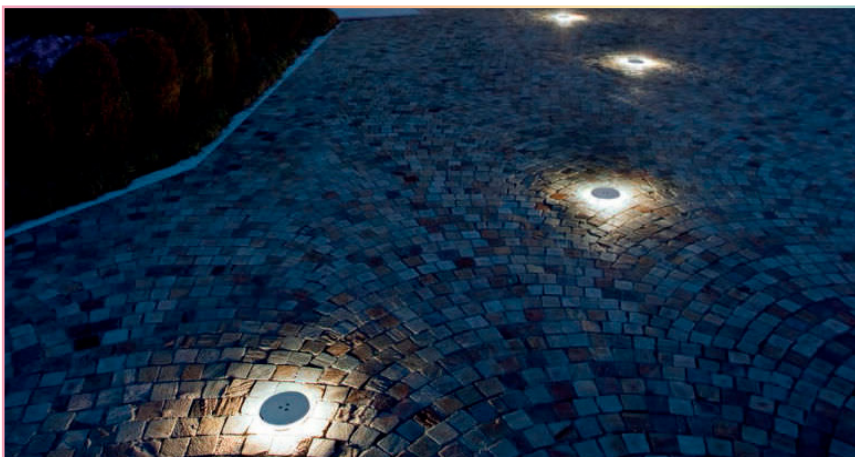

SPECIFICATION SHEET

TEGA-DR-4S

DESCRIPTION

Tough enough to be driven over, the TEGA-DR pathway lighting series delivers an assortment of options to illuminate driveways, pathways, patios and docks.

MODEL CODE	DESCRIPTION
TEGA-DR-W30K-2W-60-4S	Outdoor LED Fixture White 3000K, 60D, 2W, 24V, IP67, Four sided
TEGA-DR-W40K-2W-60-4S	Outdoor LED Fixture White 4000K, 60D, 2W, 24V, IP67, Four sided
TEGA-DR-RGB-3W-60-4S	Outdoor LED Fixture, RGB, 60D, 3W, 24V, IP67, Four sided
TEGA-DR-RGBW-4W-60-4S	Outdoor LED Fixture, RGB White, 60D, 4W, 24V, IP67, Four sided

DIMENSIONS

- Tunable Lighting
- RGB Lighting
- RGBW Lighting
- Waterproof IP67
- 3 Year Limited Warranty
- UL US LISTED

SPECIFICATIONS

Wattage	2W	3W	4W
Color Temperature	3000K - 4000K	RGB	RGBW
Optic	4 sides 60°		
Input Voltage	24 VDC		
CRI	> 80		
Luminaire Dimensions	Ring: Ø 2.16" / Ø 55mm Body: 2.99" / 76mm		
Fixture Material	Housing: Aluminum. Front Cover: #316 stainless steel		
Compatible Driver	DRV-SRPC2108-24-200CVF		
Working Temperature	20 ±40°C		
IP Grade	IP67		
Lifespan	50,000 Hours		
Warranty	3 Year Limited Warranty		