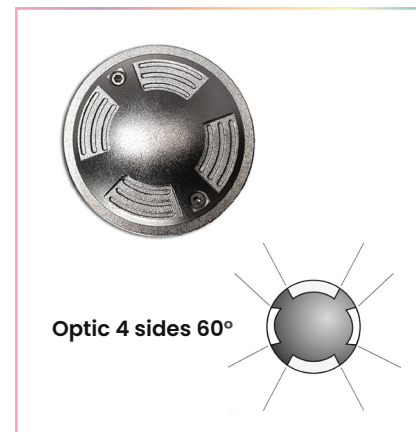

SPECIFICATION SHEET

TEGA-DR-4S

DESCRIPTION

Tough enough to be driven over, the TEGA-DR pathway lighting series delivers an assortment of options to illuminate driveways, pathways, patios and docks.

MODEL CODE	DESCRIPTION
TEGA-DR-W30K-2W-60-4S	Outdoor LED Fixture White 3000K, 60D, 2W, 24V, IP67, Four sided
TEGA-DR-W40K-2W-60-4S	Outdoor LED Fixture White 4000K, 60D, 2W, 24V, IP67, Four sided
TEGA-DR-RGB-3W-60-4S	Outdoor LED Fixture, RGB, 60D, 3W, 24V, IP67, Four sided
TEGA-DR-RGBW-4W-60-4S	Outdoor LED Fixture, RGB White, 60D, 4W, 24V, IP67, Four sided

DIMENSIONS

- Tunable Lighting
- RGB Lighting
- RGBW Lighting
- Waterproof IP67
- 3 Year Limited Warranty
- UL US LISTED

SPECIFICATIONS

Wattage	2W	3W	4W
Color Temperature	3000K - 4000K	RGB	RGBW
Optic	4 sides 60°		
Input Voltage	24 VDC		
CRI	> 80		
Luminaire Dimensions	Ring: Ø 2.16" / Ø 55mm Body: 2.99" / 76mm		
Fixture Material	Housing: Aluminum. Front Cover: #316 stainless steel		
Compatible Driver	DRV-SRPC2108-24-200CVF		
Working Temperature	20 ±40°C		
IP Grade	IP67		
Lifespan	50,000 Hours		
Warranty	3 Year Limited Warranty		