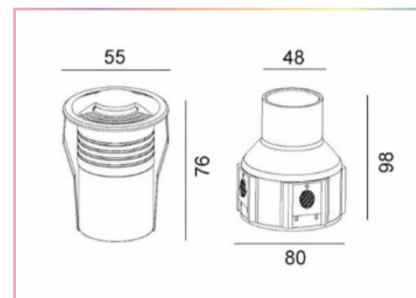

SPECIFICATION SHEET

TEGA-DR-4S

DESCRIPTION

Tough enough to be driven over, the TEGA-DR pathway lighting series delivers an assortment of options to illuminate driveways, pathways, patios and docks.

MODEL CODE	DESCRIPTION
TEGA-DR-W30K-2W-60-4S	Outdoor LED Fixture White 3000K, 60D, 2W, 24V, IP67, Four sided
TEGA-DR-W40K-2W-60-4S	Outdoor LED Fixture White 4000K, 60D, 2W, 24V, IP67, Four sided
TEGA-DR-RGB-3W-60-4S	Outdoor LED Fixture, RGB, 60D, 3W, 24V, IP67, Four sided
TEGA-DR-RGBW-4W-60-4S	Outdoor LED Fixture, RGB White, 60D, 4W, 24V, IP67, Four sided

DIMENSIONS

- Tunable Lighting
- RGB Lighting
- RGBW Lighting
- Waterproof IP67
- 3 Year Limited Warranty
- UL US LISTED

SPECIFICATIONS

Wattage	2W	3W	4W
Color Temperature	3000K - 4000K	RGB	RGBW
Optic	4 sides 60°		
Input Voltage	24 VDC		
CRI	> 80		
Luminaire Dimensions	Ring: Ø 2.16" / Ø 55mm Body: 2.99" / 76mm		
Fixture Material	Housing: Aluminum. Front Cover: #316 stainless steel		
Compatible Driver	DRV-SRPC2108-24-200CVF		
Working Temperature	20 ±40°C		
IP Grade	IP67		
Lifespan	50,000 Hours		
Warranty	3 Year Limited Warranty		