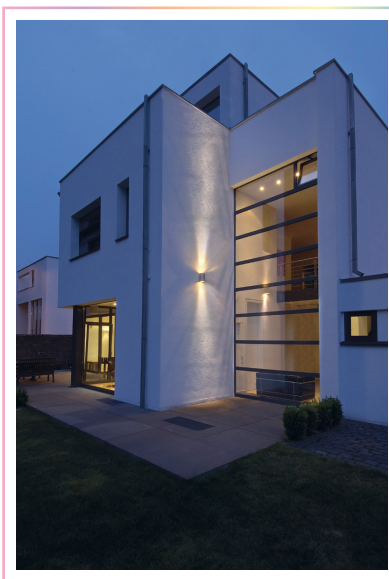

DESCRIPTION

The GAIA: A LED wall sconce in sand white. This outdoor light fixture sends beautiful soft white illumination from top and bottom of the fixture.

GAIA-WS-W30K-6W-SW

GAIA-WS-W40K-6W-SW

GAIA-WS-W60K-6W-SW

FEATURES

Application:	Outdoor wall light
Light colors	3000K
	4000K
	6000K
Dimensions	5.31 X 3.54 X 2.08 Inch.
Wattage	6W
CRI	80
Fixture Finish	Sand White
Fixture Material	Made of die-casting aluminum
IP	IP54
Voltage	24 VDC Cable 20 cm
Lamp Life	> 30,000 hours
Working Temperature	40±50°C
Maximum Wattage	2 x 3W COB-Epistar