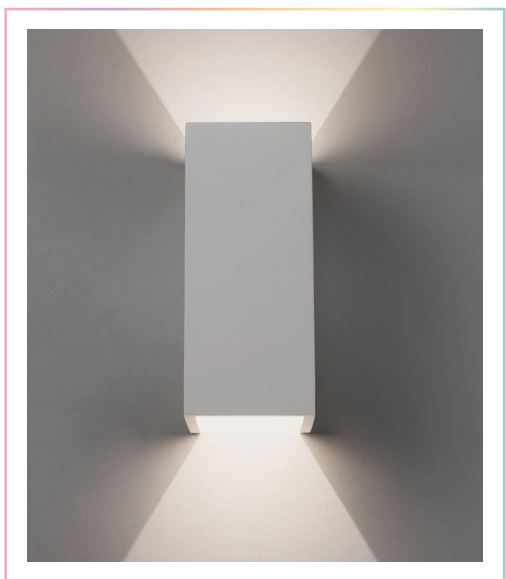

DESCRIPTION

The GAIA: A LED wall sconce in sand white. This outdoor light fixture sends beautiful soft white illumination from top and bottom of the fixture.

GAIA-WS-W30K-6W-SW

GAIA-WS-W40K-6W-SW

GAIA-WS-W60K-6W-SW

FEATURES

Application:	Outdoor wall light
Light colors	3000K
	4000K
	6000K
Dimensions	5.31 X 3.54 X 2.08 Inch.
Wattage	6W
CRI	80
Fixture Finish	Sand White
Fixture Material	Made of die-casting aluminum
IP	IP54
Voltage	24 VDC Cable 20 cm
Lamp Life	> 30,000 hours
Working Temperature	40±50°C
Maximum Wattage	2 x 3W COB-Epistar