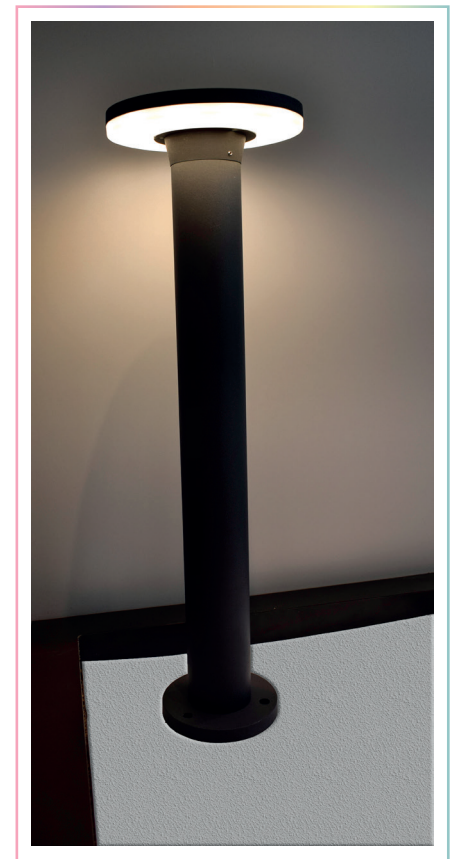

DESCRIPTION

MAYA-PT Bollard style fixture features the MAYA-WS luminaire horizontally mounted to a vertical in-ground mounted pipe. Ideal for creating stunning pathway illumination.

MAYA-PT-W30K-12W-SG

MAYA-PT-W30K-12W-SG

MAYA-PT-W30K-12W-SG

FEATURES

Application:	Outdoor garden lamp
Light colors	3000K
	4000K
	6000K
Dimensions	15 cm diameter/5.90 Inch 60 cm in height/ 23.62 Inch.
Wattage	12W
CRI	80
Fixture Finish	Sand black
Fixture Material	Made of die-casting aluminum and acrylic
IP	IP54
Voltage	24 VDC standard, 12VDC optional
Lamp Life	> 30,000 hours
Working Temperature	20±40°C
Maximum Wattage	12W SMD – Edison